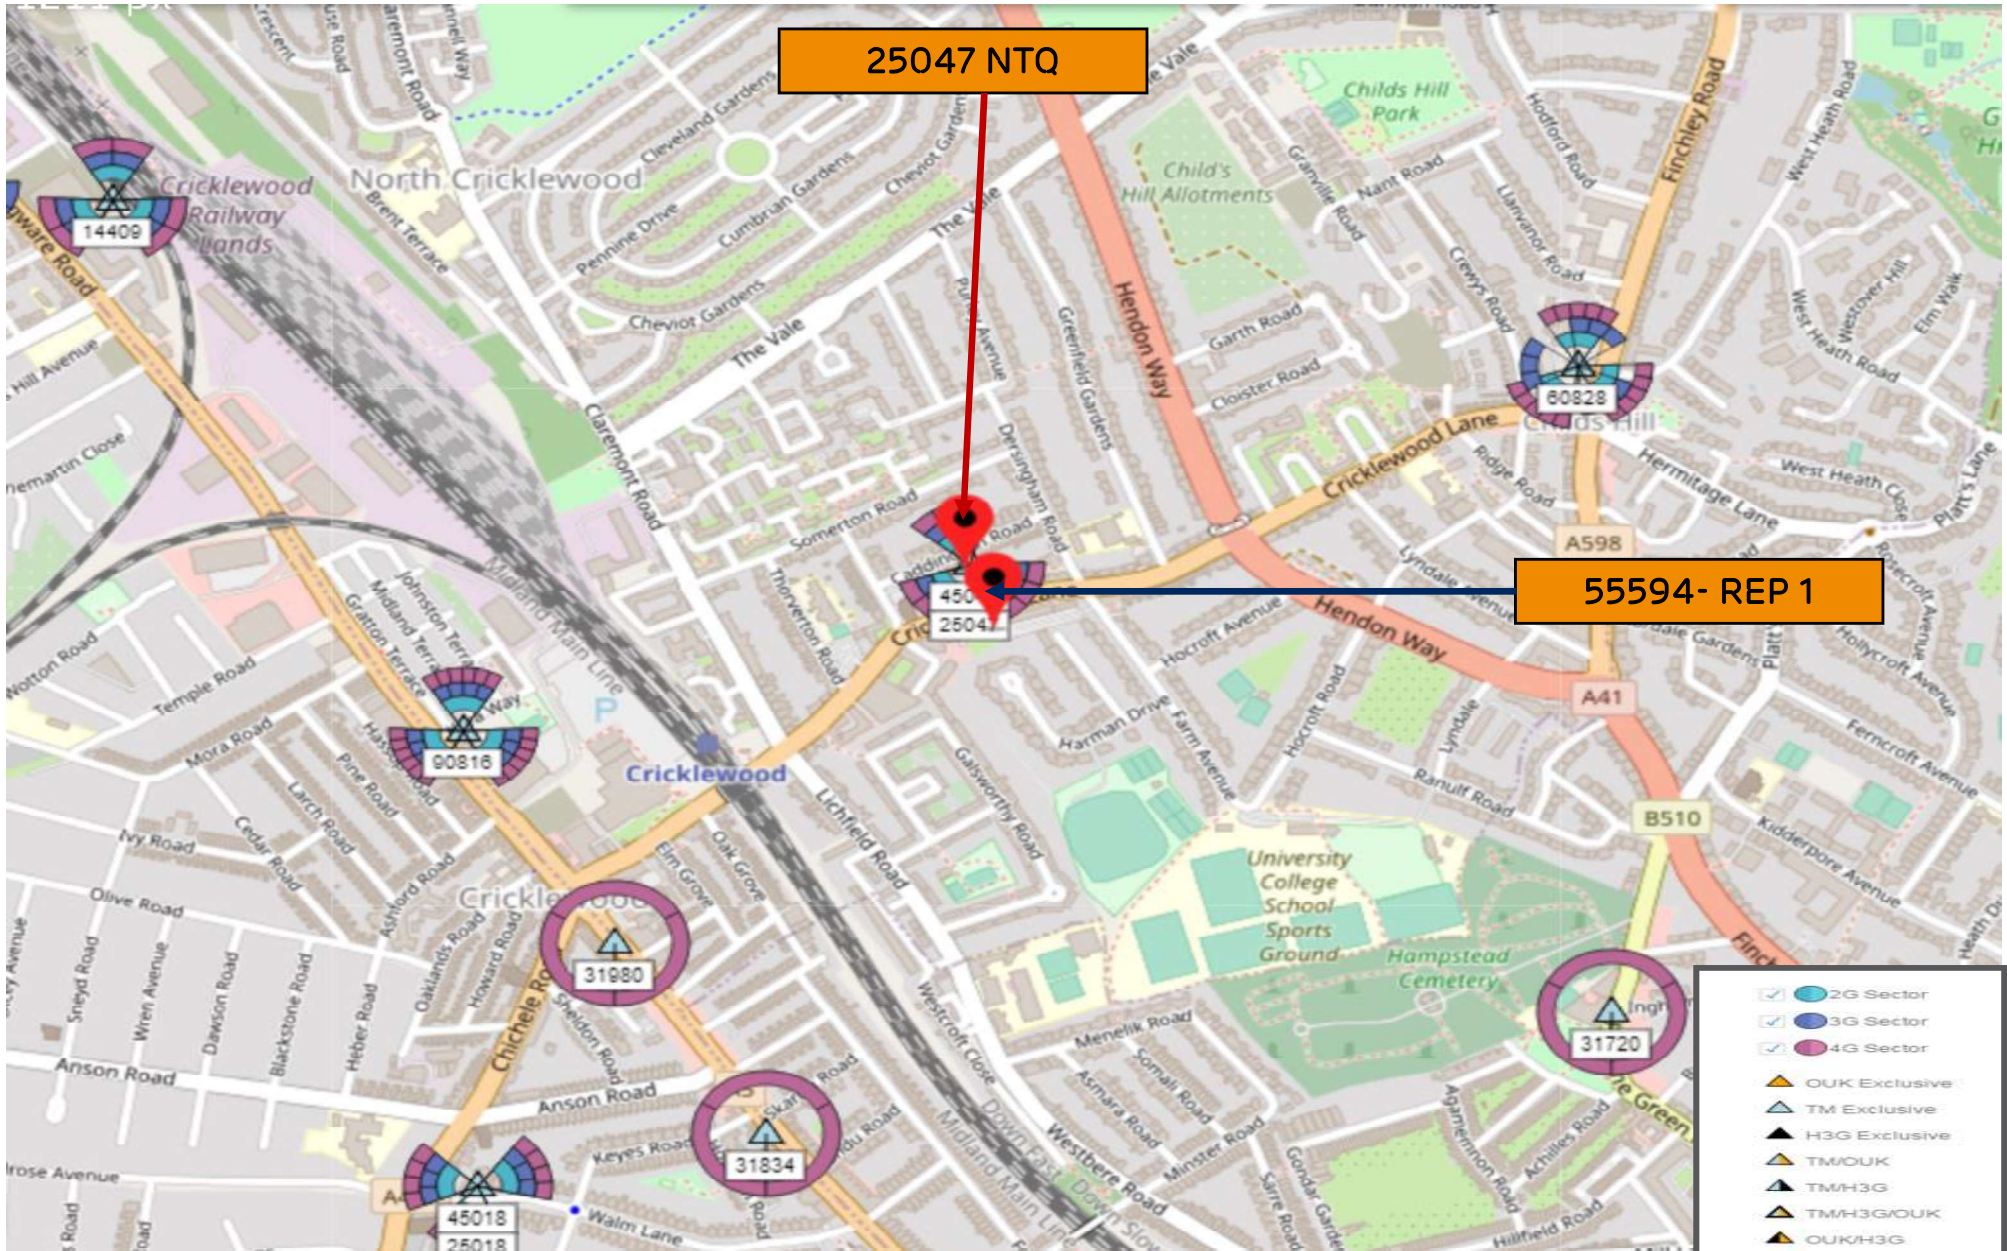

NTQ : 25047- LAMBO BAR

REP 1 : 55594 - LISLE COURT

2G/4G COVERAGE PLOTS - EE
NTQ SITE SPECIFIC

AREA MAP

BACKGROUND INFORMATION

- › This site 25047- LAMBO BAR, will be lost from the network due to redevelopment.
- › The site is mainly covering University College School sports Ground, Brondesbury Sports Club, St Agnes RC Church's, St Agnes RC Primary School, Pitney Court, Cranmore Court, Lisle Court, Avenue Court, Childs Hill School, residential & commercial places

4G 1800 RSRP PLOT OUTDOOR LIVE SITES WITH NTQ

4G 1800 RSRP PLOT OUTDOOR LIVE SITES WITHOUT NTQ

4G 1800 RSRP PLOT OUTDOOR LIVE WITH REP1_55594 (E.TILT: 4/2/4)