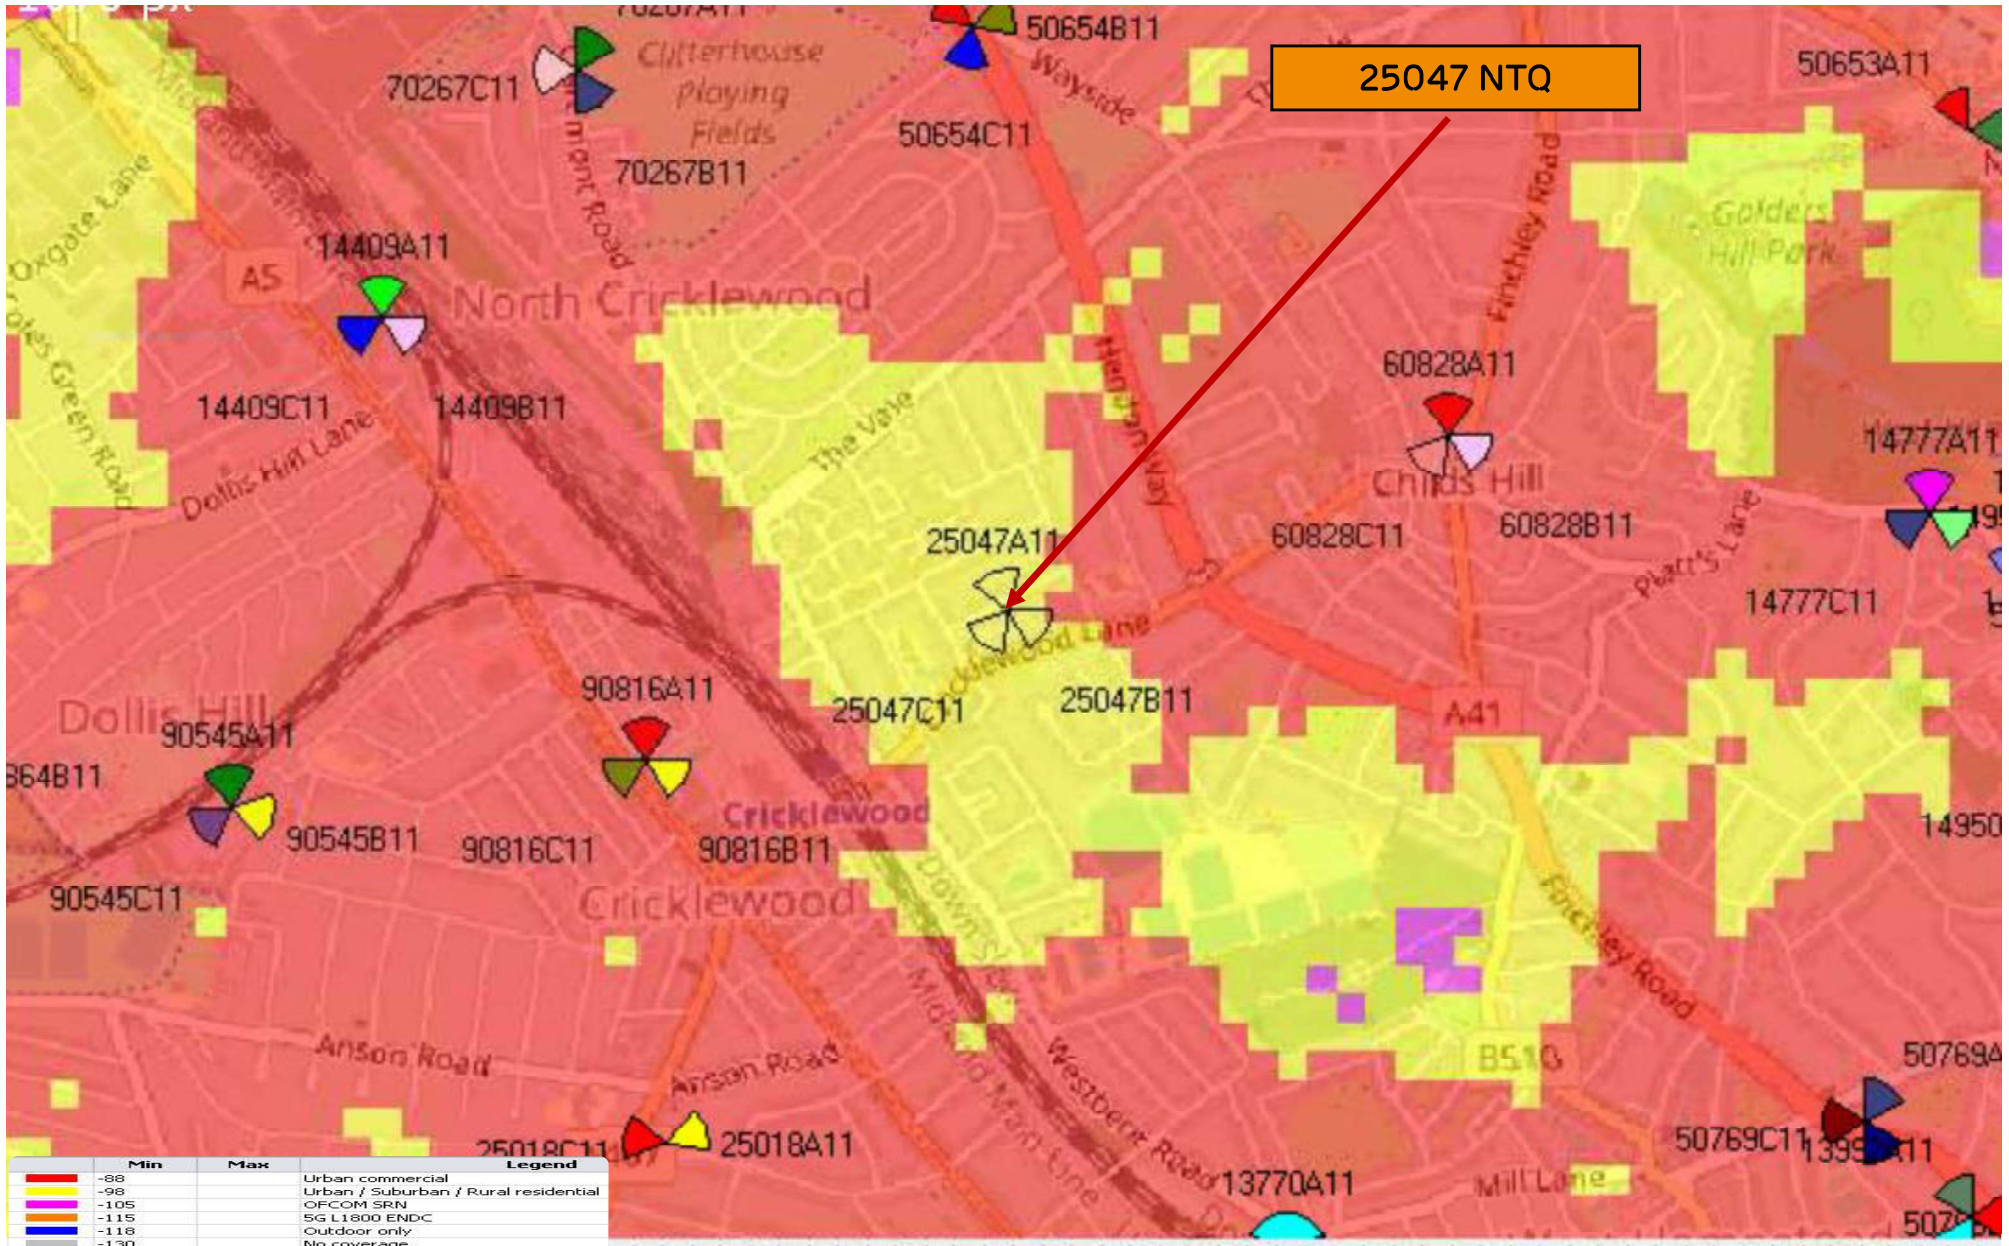

NTQ : 25047- LAMBO BAR

REP 1 : 55594 - LISLE COURT

2G/4G COVERAGE PLOTS - EE
NTQ SITE SPECIFIC

AREA MAP

BACKGROUND INFORMATION

- › This site 25047- LAMBO BAR, will be lost from the network due to redevelopment.
- › The site is mainly covering University College School sports Ground, Brondesbury Sports Club, St Agnes RC Church's, St Agnes RC Primary School, Pitney Court, Cranmore Court, Lisle Court, Avenue Court, Childs Hill School, residential & commercial places

4G 1800 RSRP PLOT OUTDOOR LIVE SITES WITH NTQ

4G 1800 RSRP PLOT OUTDOOR LIVE SITES WITHOUT NTQ

4G 1800 RSRP PLOT OUTDOOR LIVE WITH REP1_55594 (E.TILT: 4/2/4)