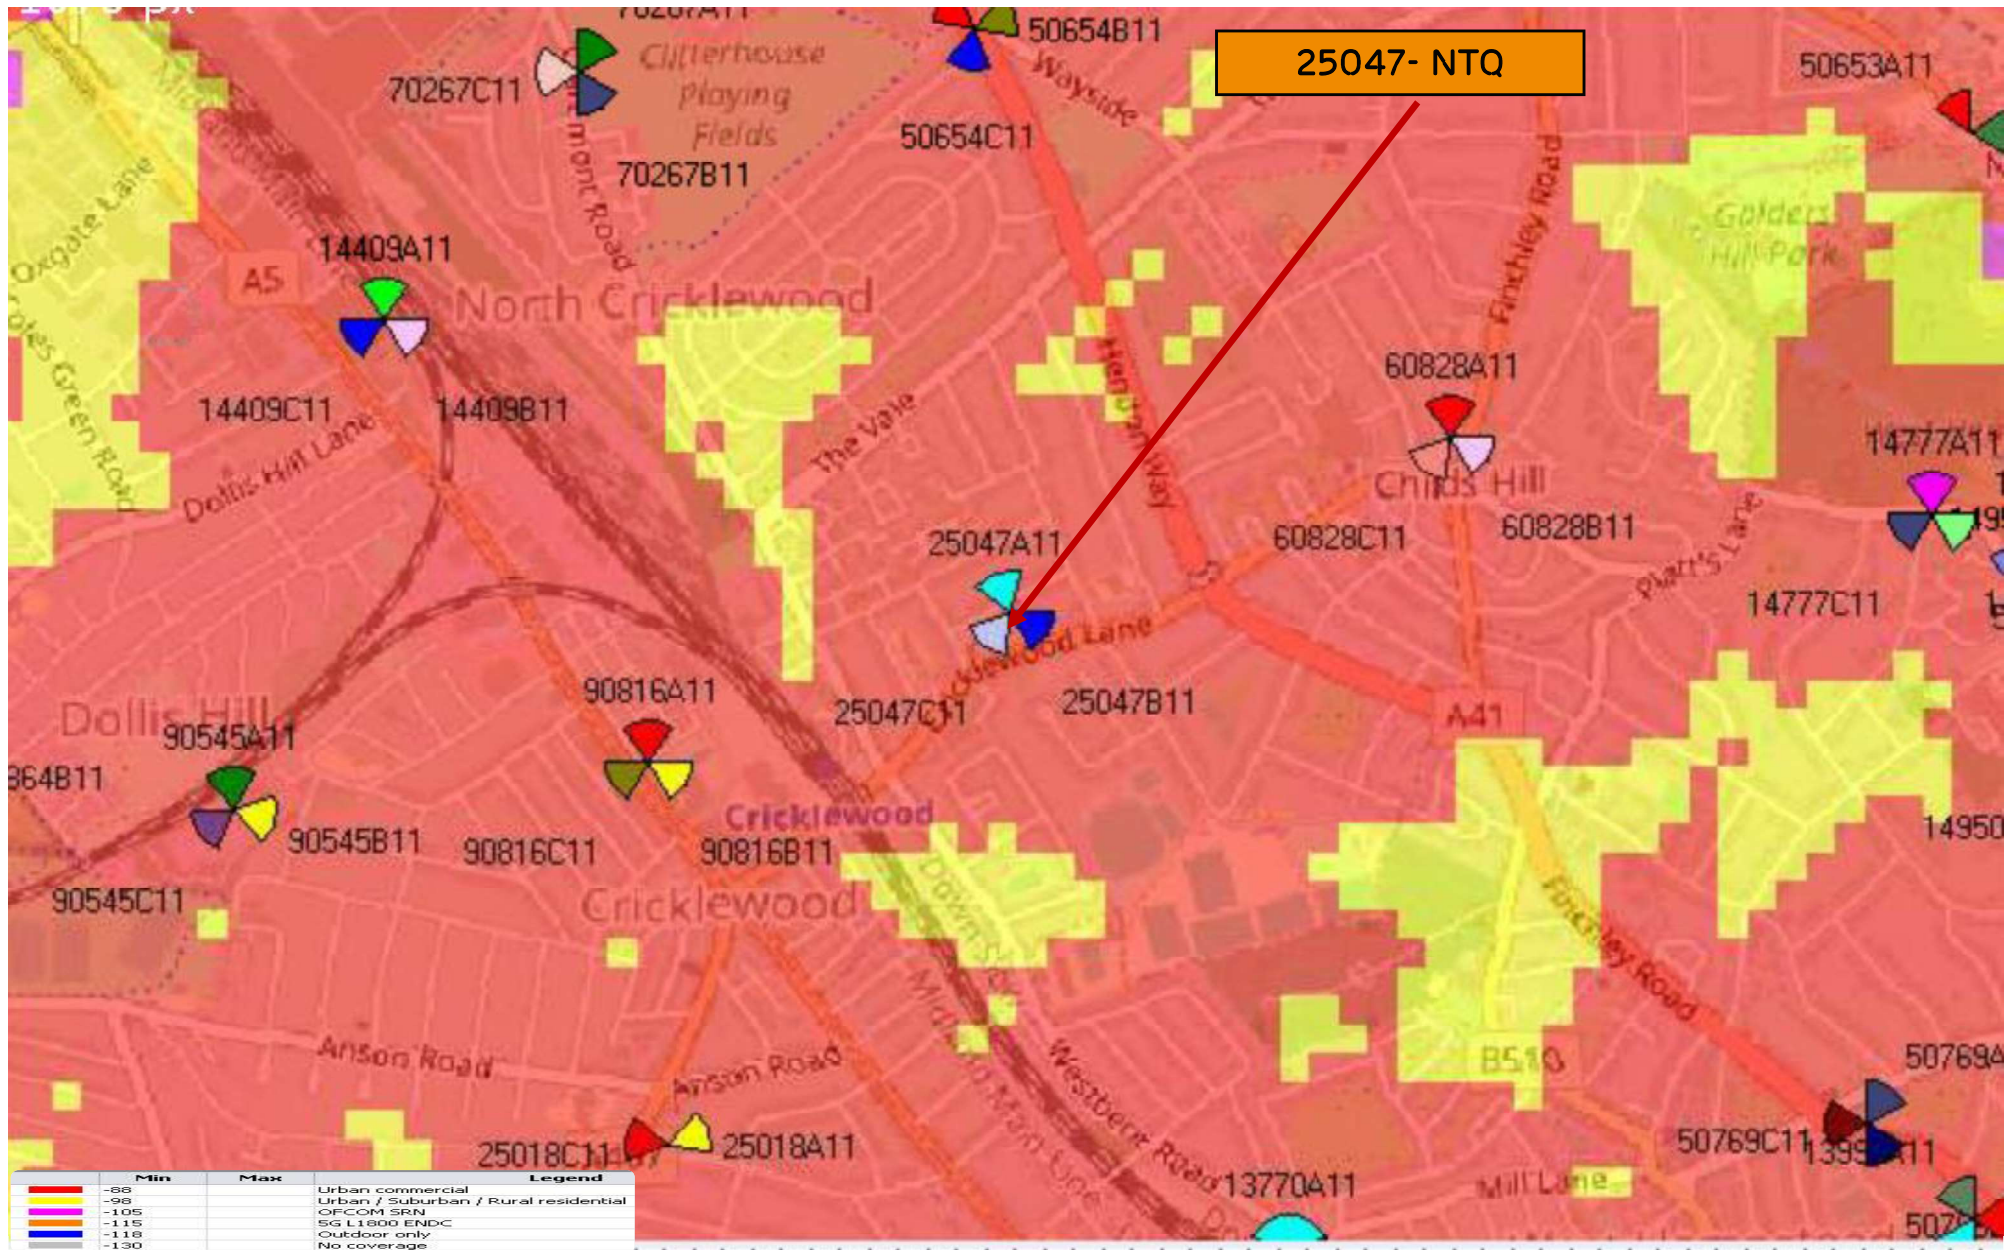

NTQ : 25047- LAMBO BAR

REP 1 : 55594 - LISLE COURT

2G/4G COVERAGE PLOTS - EE
NTQ SITE SPECIFIC

AREA MAP

BACKGROUND INFORMATION

- › This site 25047- LAMBO BAR, will be lost from the network due to redevelopment.
- › The site is mainly covering University College School sports Ground, Brondesbury Sports Club, St Agnes RC Church's, St Agnes RC Primary School, Pitney Court, Cranmore Court, Lisle Court, Avenue Court, Childs Hill School, residential & commercial places

4G 1800 RSRP PLOT OUTDOOR LIVE SITES WITH NTQ

4G 1800 RSRP PLOT OUTDOOR LIVE SITES WITHOUT NTQ

4G 1800 RSRP PLOT OUTDOOR LIVE WITH REP1_55594 (E.TILT: 4/2/4)