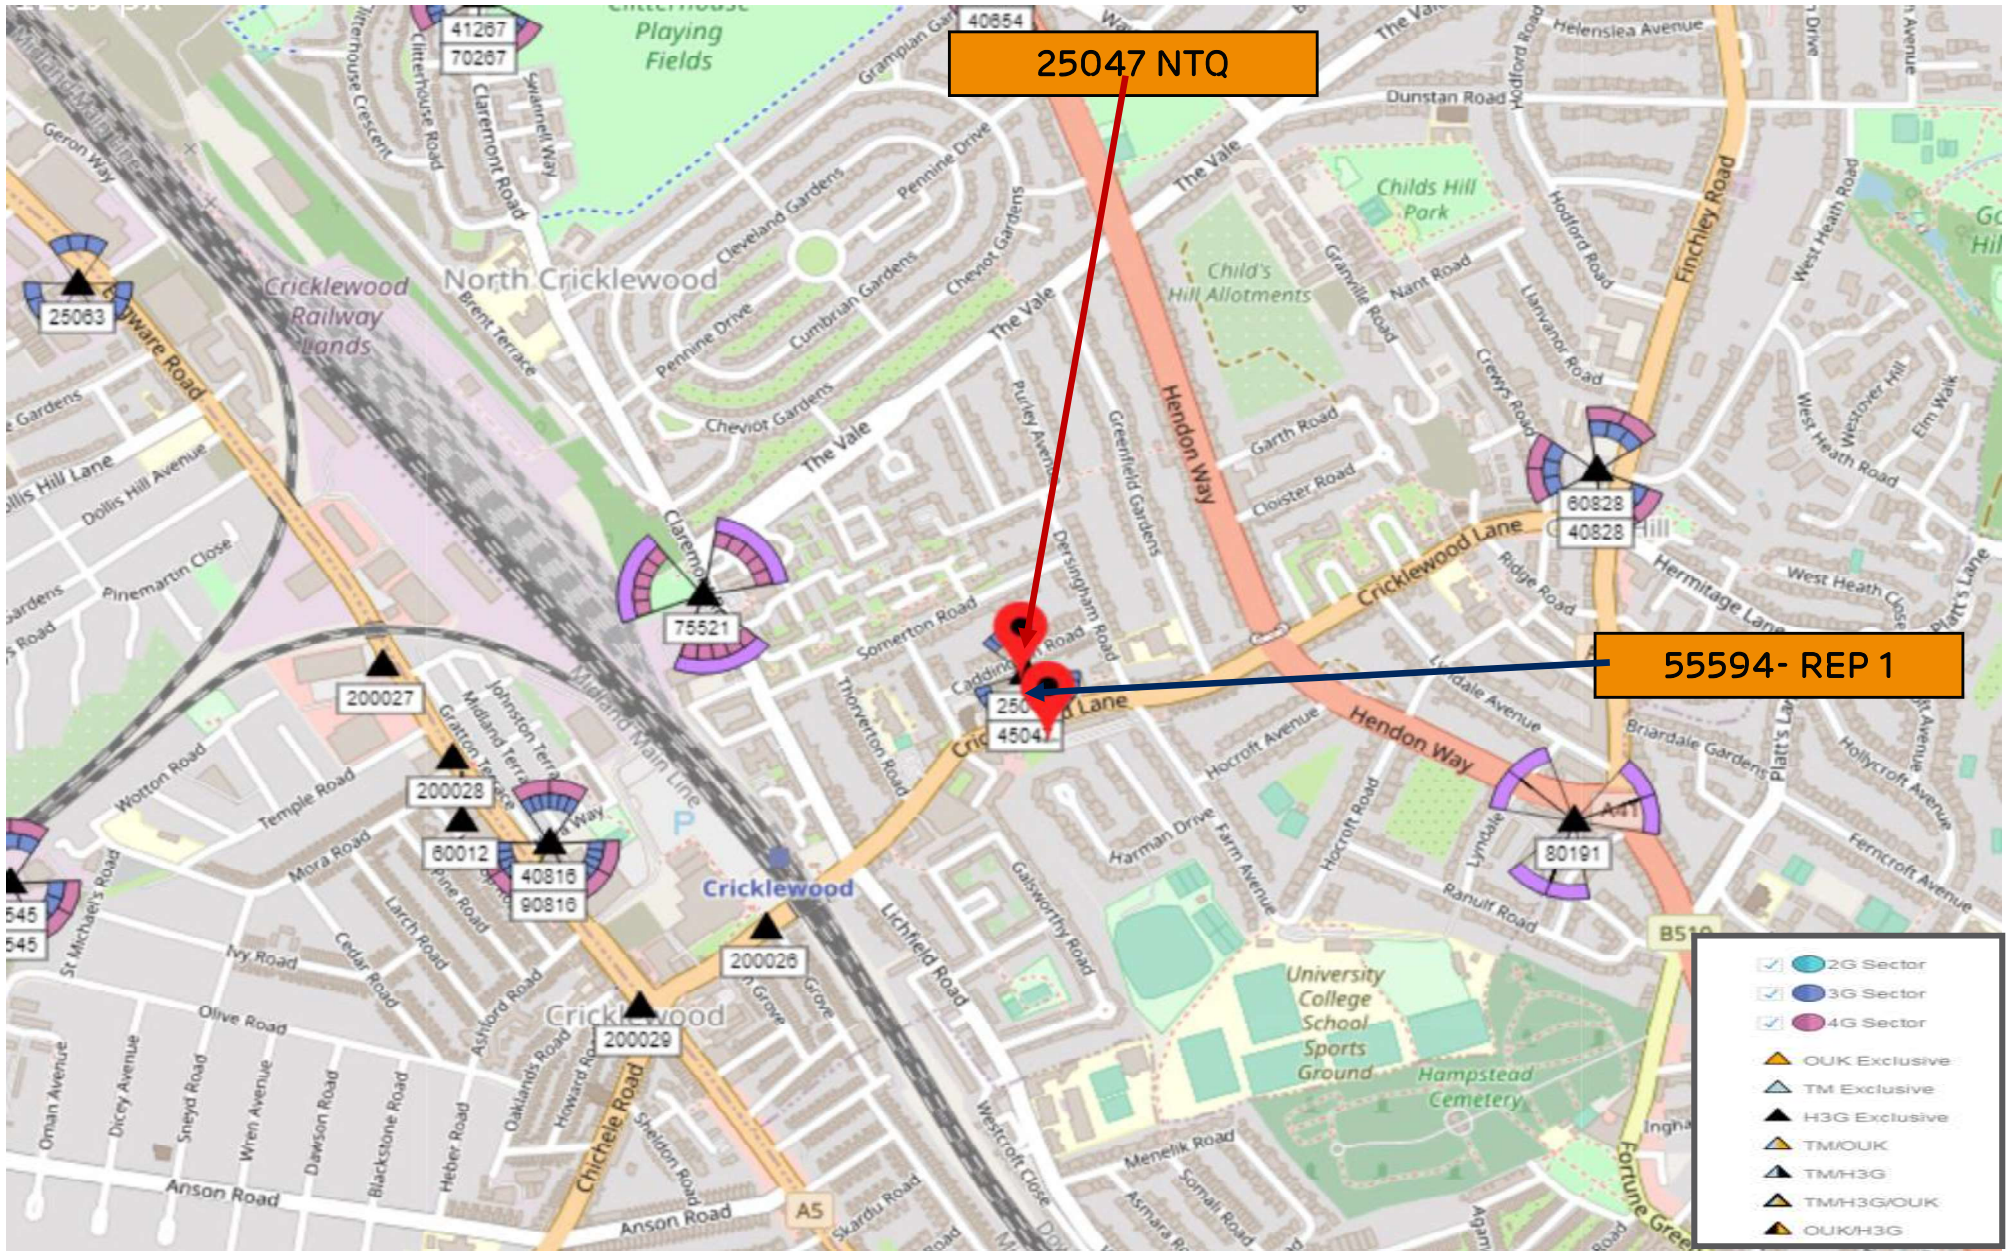

NTQ : 25047- LAMBO BAR

REP 1 : 55594 - LISLE COURT

4G COVERAGE PLOTS – 3UK
NTQ SITE SPECIFIC

AREA MAP

BACKGROUND INFORMATION

- › This site 25047- LAMBO BAR, will be lost from the network due to redevelopment.
- › The site is mainly covering University College School sports Ground, Brondesbury Sports Club, St Agnes RC Church's, St Agnes RC Primary School, Pitney Court, Cranmore Court, Lisle Court, Avenue Court, Childs Hill School, residential & commercial places

4G 1800 RSRP PLOT OUTDOOR LIVE SITES WITH NTQ

L1800 is not live on NTQ(25047). The coverage shown is from the surrounding L1800 live sites

4G 1800 RSRP PLOT OUTDOOR LIVE SITES WITH REP 1_55594 (E.TILT: 4/2/4)