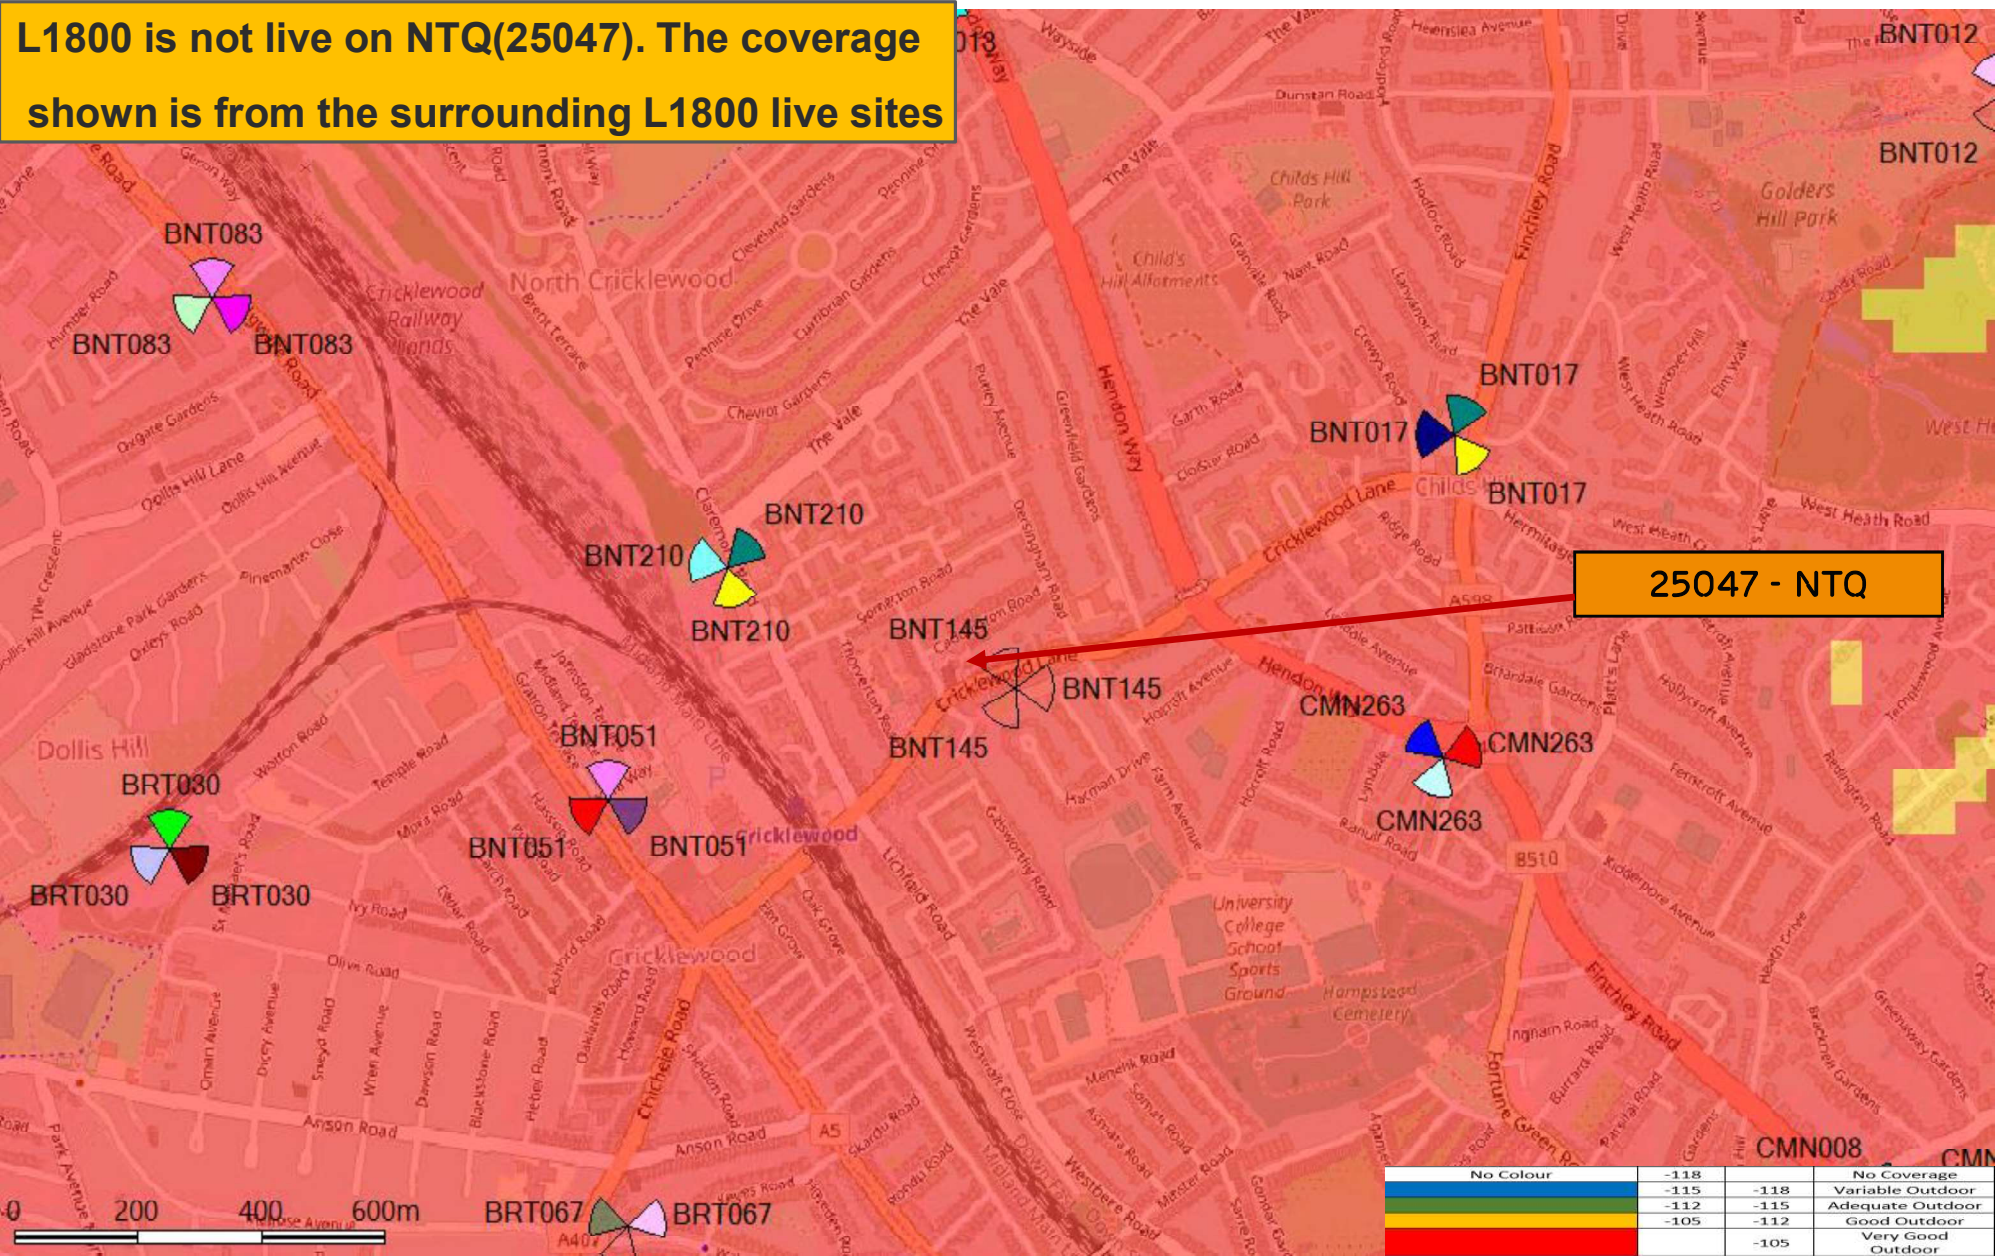

NTQ : 25047- LAMBO BAR

REP 1 : 55594 - LISLE COURT

4G COVERAGE PLOTS – 3UK
NTQ SITE SPECIFIC

AREA MAP

BACKGROUND INFORMATION

- › This site 25047- LAMBO BAR, will be lost from the network due to redevelopment.
- › The site is mainly covering University College School sports Ground, Brondesbury Sports Club, St Agnes RC Church's, St Agnes RC Primary School, Pitney Court, Cranmore Court, Lisle Court, Avenue Court, Childs Hill School, residential & commercial places

4G 1800 RSRP PLOT OUTDOOR LIVE SITES WITH NTQ

L1800 is not live on NTQ(25047). The coverage shown is from the surrounding L1800 live sites

4G 1800 RSRP PLOT OUTDOOR LIVE SITES WITH REP 1_55594 (E.TILT: 4/2/4)