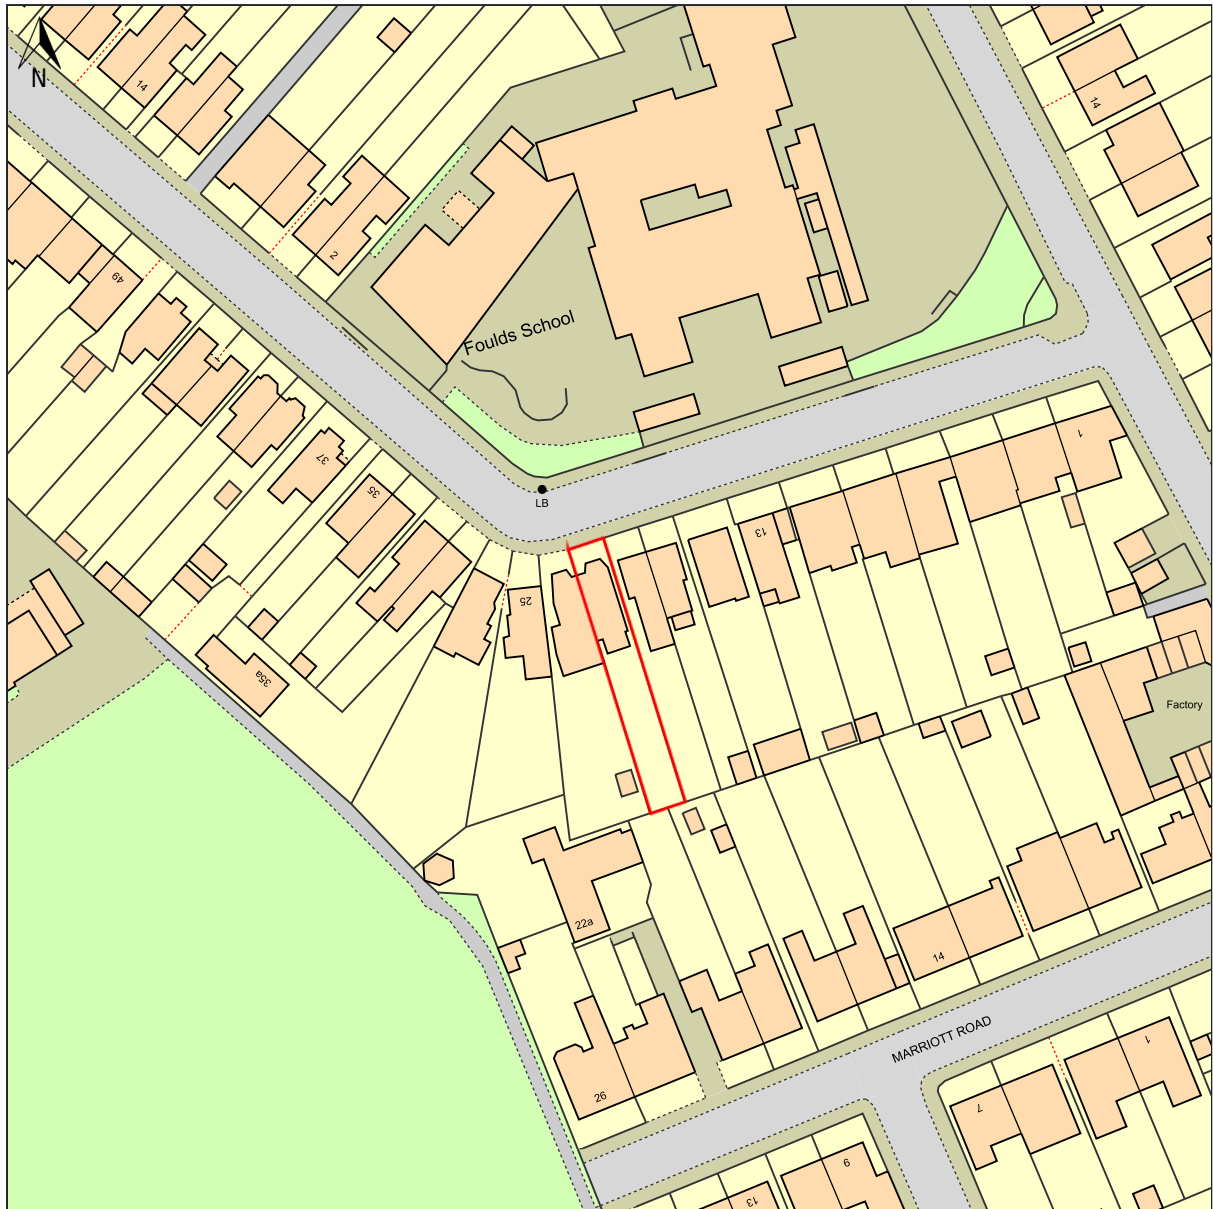

21, BYNG ROAD, BARNET, BARNET, EN5 4NW

© Crown copyright and database rights, 2023. Ordnance Survey  
0100031673 Created using Plans by Emapsite

0m 20m 40m 60m 80m 100m

Scale: 1:1250

Paper Size: A4

Notes: