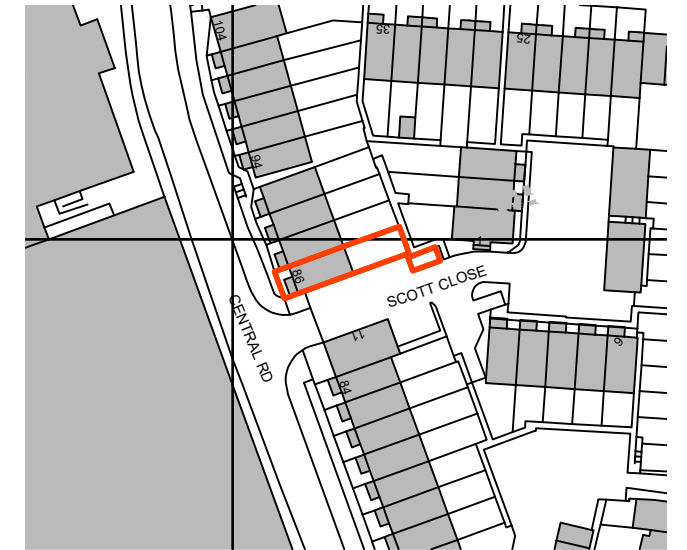

Note
 This drawing is protected by copyright and must not be copied or reproduced without the written consent of Graham Simpkin Planning. All dimensions and sizes to be checked on site.
 North points are indicative. ©

Site Location plan
 1:1250

CENTRAL RD

SCOTT CLOSE

Graham Simpkin Planning

2 The Parade, Ash Road, Hartley Longfield, Kent DA3 8BG

Tel: 01474 703705
 www.gsplanning.uk
 Email: office@gsplanning.uk

Project Title 86 Central Road, Dartford, DA1 5UN	Job No 4042
---	----------------

Drawing Title Site Location plan & Existing Block Plan	Drawing No 01	Revision -
---	------------------	---------------

Date 05.02.2024	Drawn by MS	Checked by SC
--------------------	----------------	------------------

Scale 1:1250 & 1:200 @ A3	Note -
---------------------------------	-----------

Existing Block Plan
 1:200