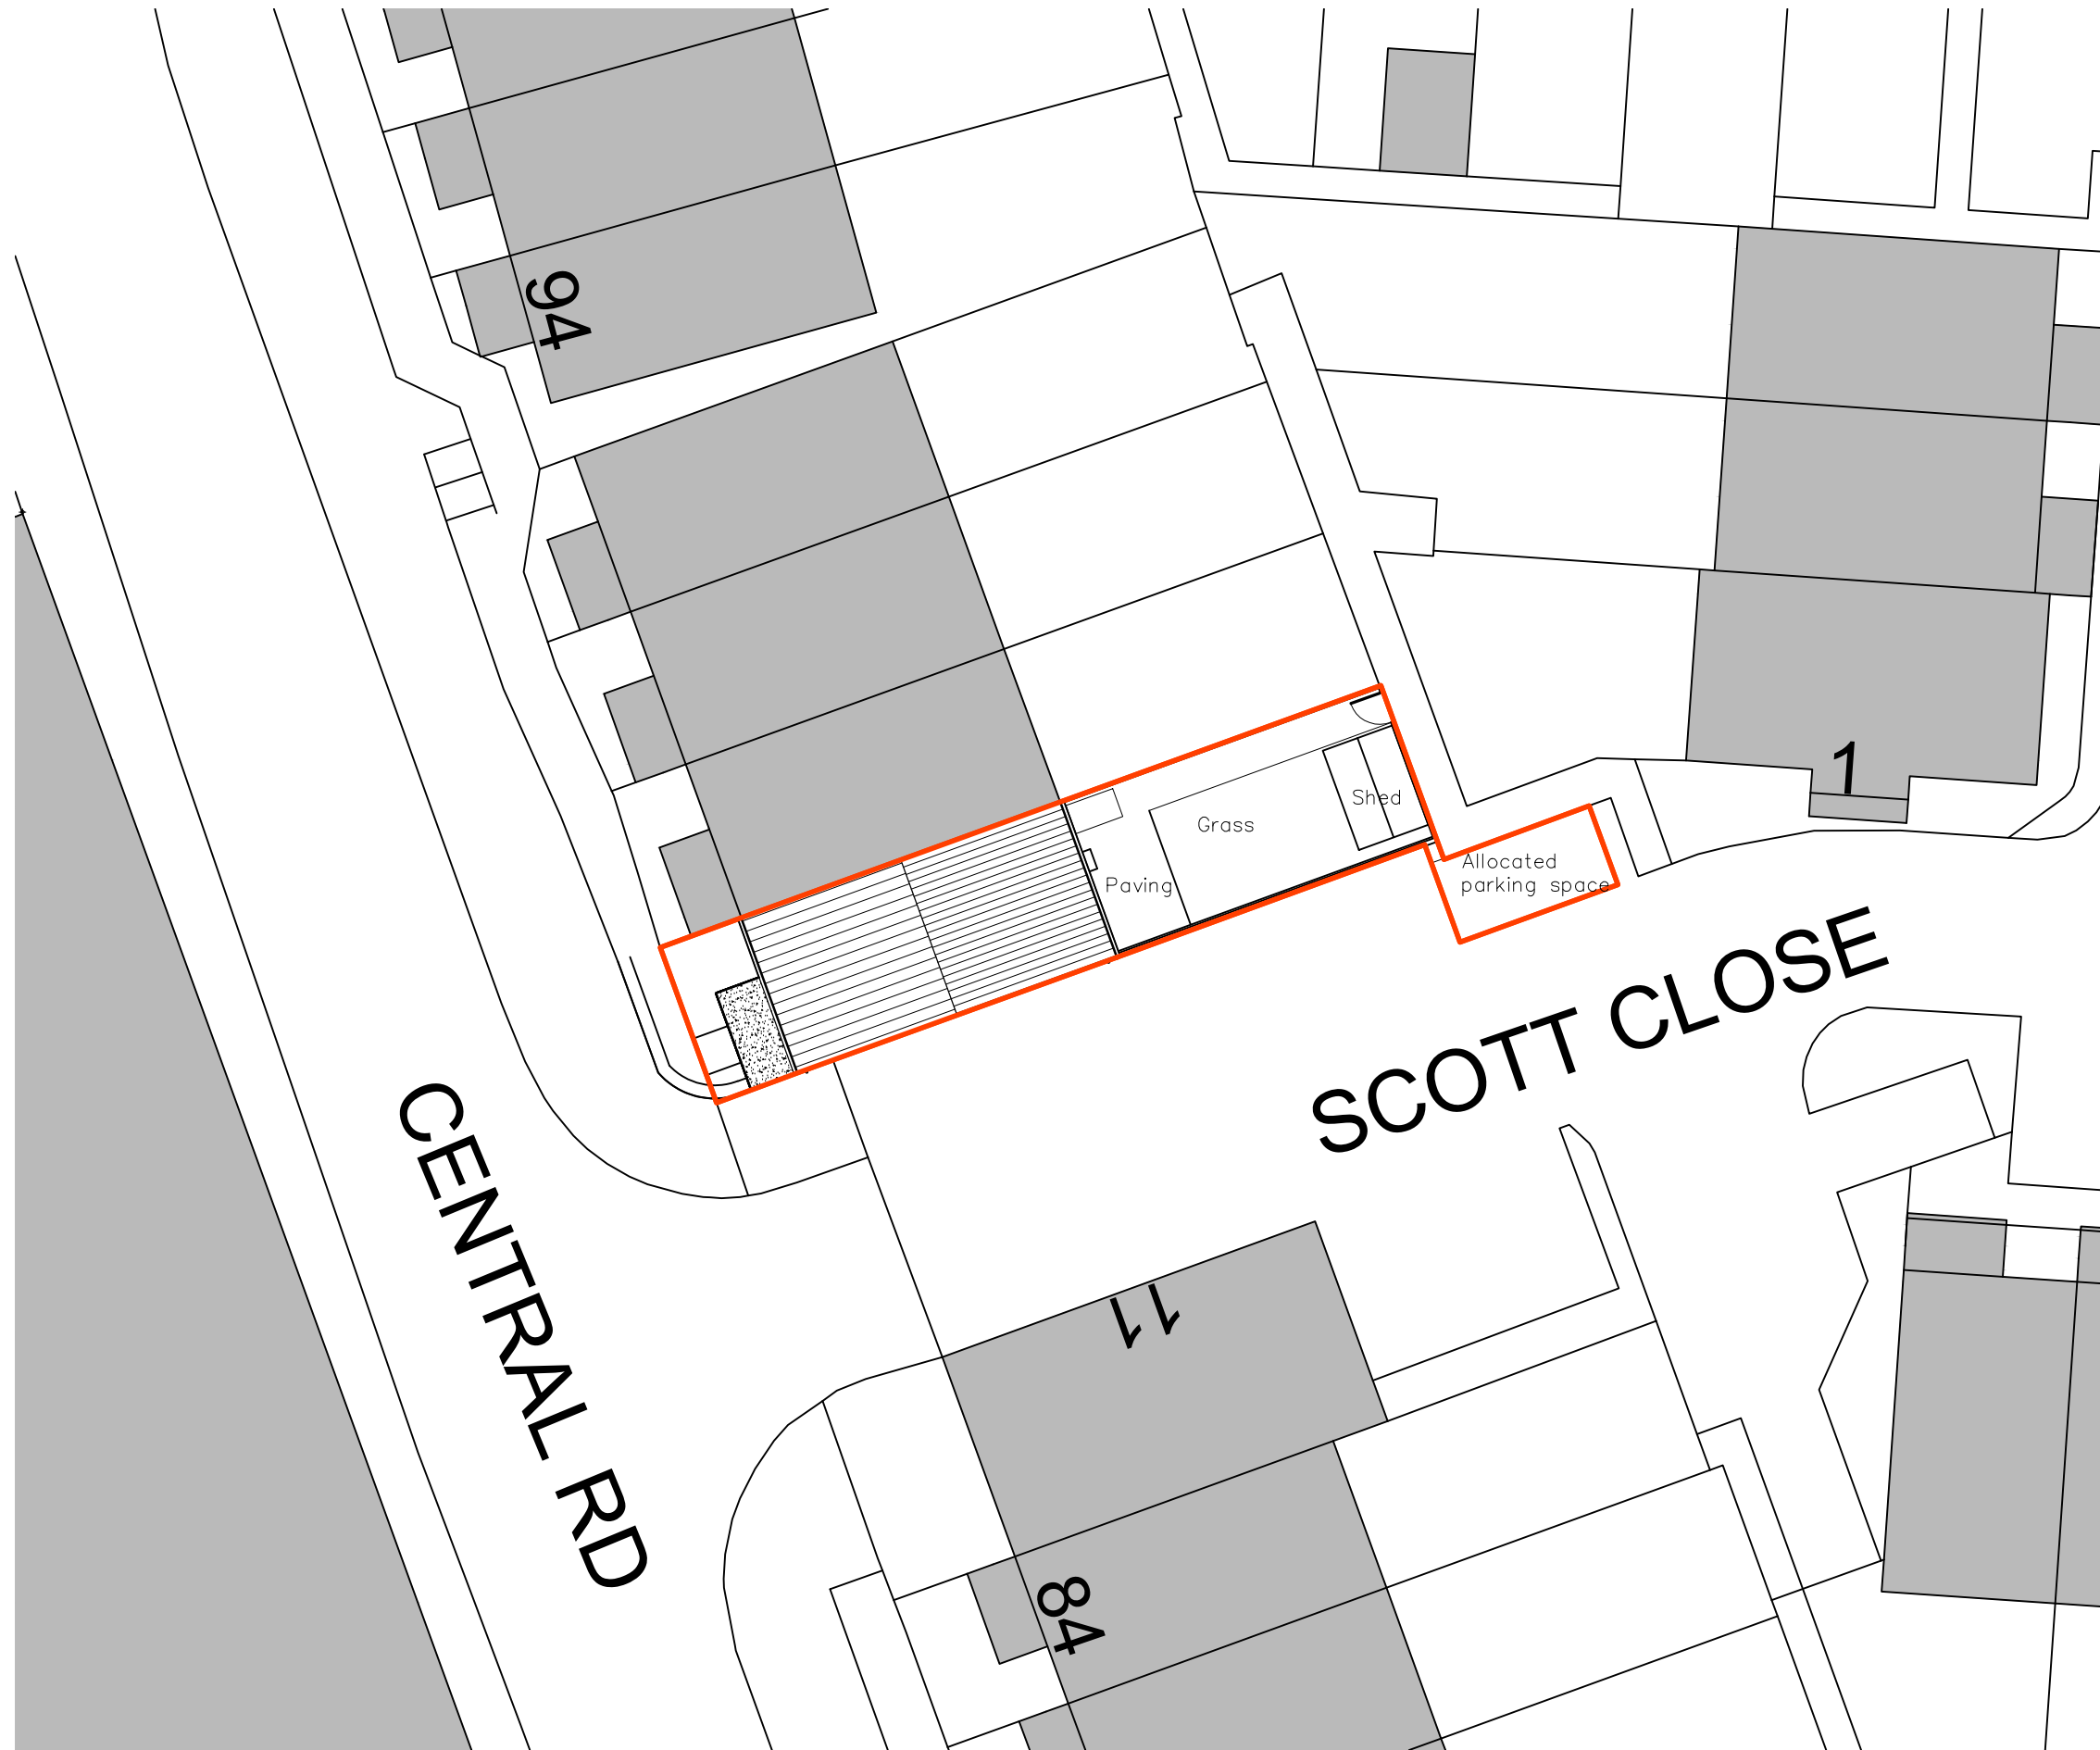

Note
 This drawing is protected by copyright and must not be copied or reproduced without the written consent of Graham Simpkin Planning. All dimensions and sizes to be checked on site.
 North points are indicative. ©

Site Location plan
 1:1250

CENTRAL RD

SCOTT CLOSE

Graham Simpkin Planning

2 The Parade, Ash Road, Hartley Longfield, Kent DA3 8BG

Tel: 01474 703705
 www.gsplanning.uk
 Email: office@gsplanning.uk

Project Title 86 Central Road, Dartford, DA1 5UN	Job No 4042
---	----------------

Drawing Title Site Location plan & Existing Block Plan	Drawing No 01	Revision -
---	------------------	---------------

Date 05.02.2024	Drawn by MS	Checked by SC
--------------------	----------------	------------------

Scale 1:1250 & 1:200 @ A3	Note -
---------------------------------	-----------

Existing Block Plan
 1:200