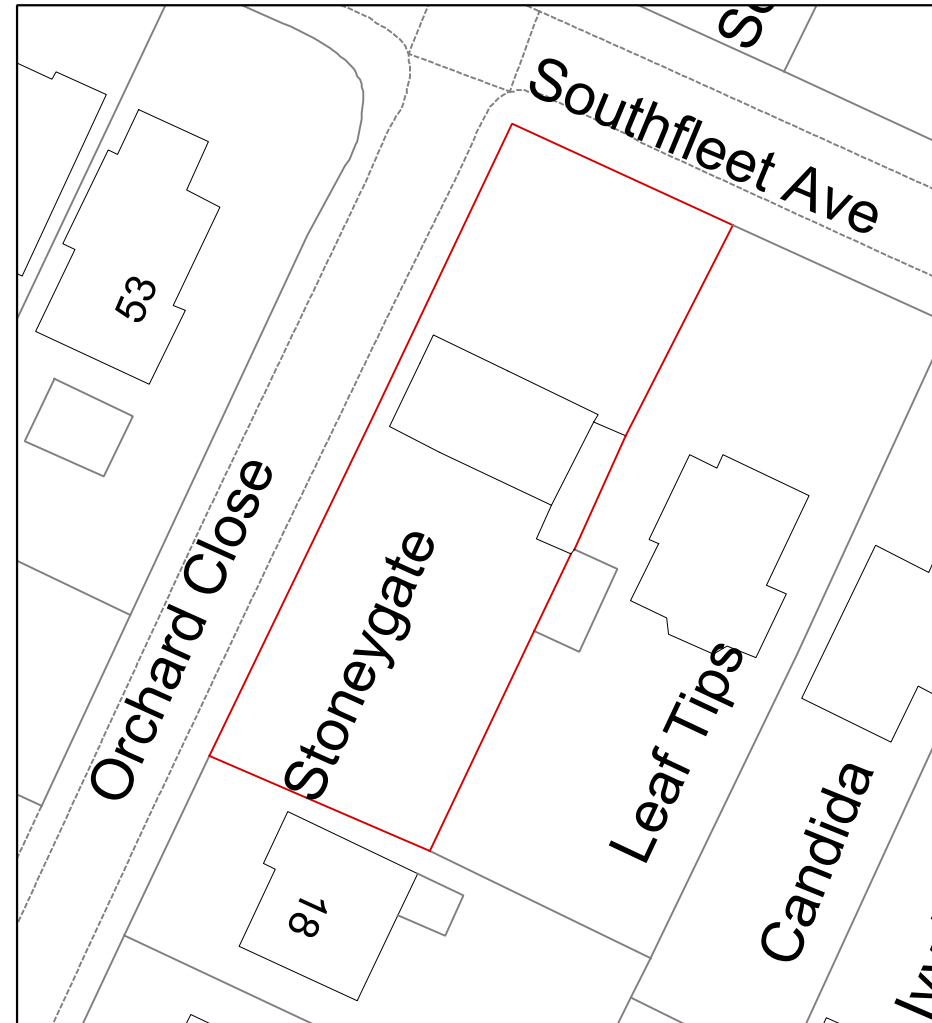

Location Plan
1:1250 at A3

Existing Block Plan
1:1250 at A3

Proposed Block Plan
1:1250 at A3

Drawn By Alex Murrin

Notes: Do not scale from this drawing
Drawings are for planning application purposes only.
Do not commence construction works until all relevant applications and approvals have been obtained.

Revisions:

Address:
Stoneygate
Southfleet Avenue
Longfield
Kent
DA3 7JQ

Project:
Location & Block Plans

Scale: As shown at A3 Date: 07.02.2024

Drawn: AM Checked: BB

Drg.no: 0702.BB.A100.02

Rev: —