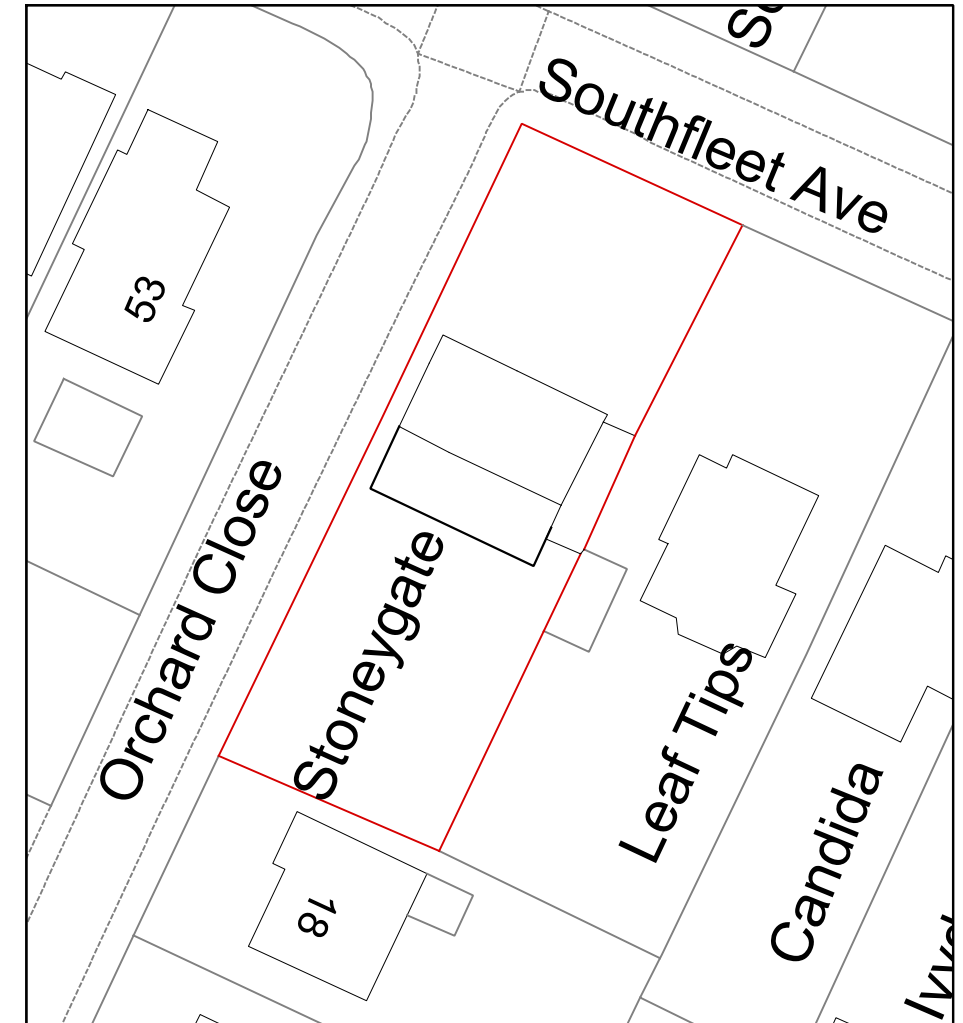

Location Plan
1:1250 at A3

Existing Block Plan
1:1250 at A3

Proposed Block Plan
1:1250 at A3

Drawn By Alex Murrin

Notes: Do not scale from this drawing
Drawings are for planning application purposes only.
Do not commence construction works until all relevant applications and approvals have been obtained.

Revisions:

Address:
Stoneygate
Southfleet Avenue
Longfield
Kent
DA3 7JQ

Project:
Location & Block Plans

Scale: As shown at A3 Date: 07.02.2024

Drawn: AM Checked: BB

Drg.no: 0702.BB.A100.02

Rev: —