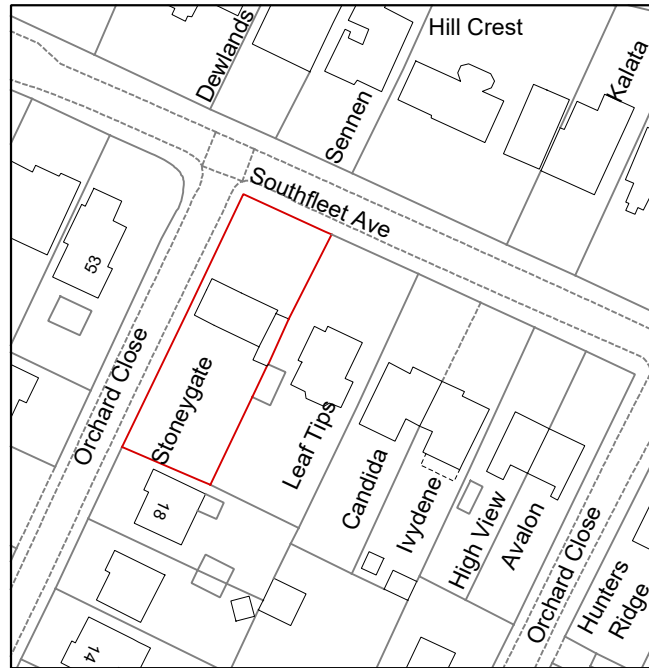

Location Plan
1:1250 at A3

Existing Block Plan
1:1250 at A3

Proposed Block Plan
1:1250 at A3

Drawn By Alex Murrin

Notes: Do not scale from this drawing
Drawings are for planning application purposes only.
Do not commence construction works until all relevant applications and approvals have been obtained.

Revisions:

Address:
Stoneygate
Southfleet Avenue
Longfield
Kent
DA3 7JQ

Project:
Location & Block Plans

Scale: As shown at A3 Date: 07.02.2024

Drawn: AM Checked: BB

Drg.no: 0702.BB.A100.02

Rev: —