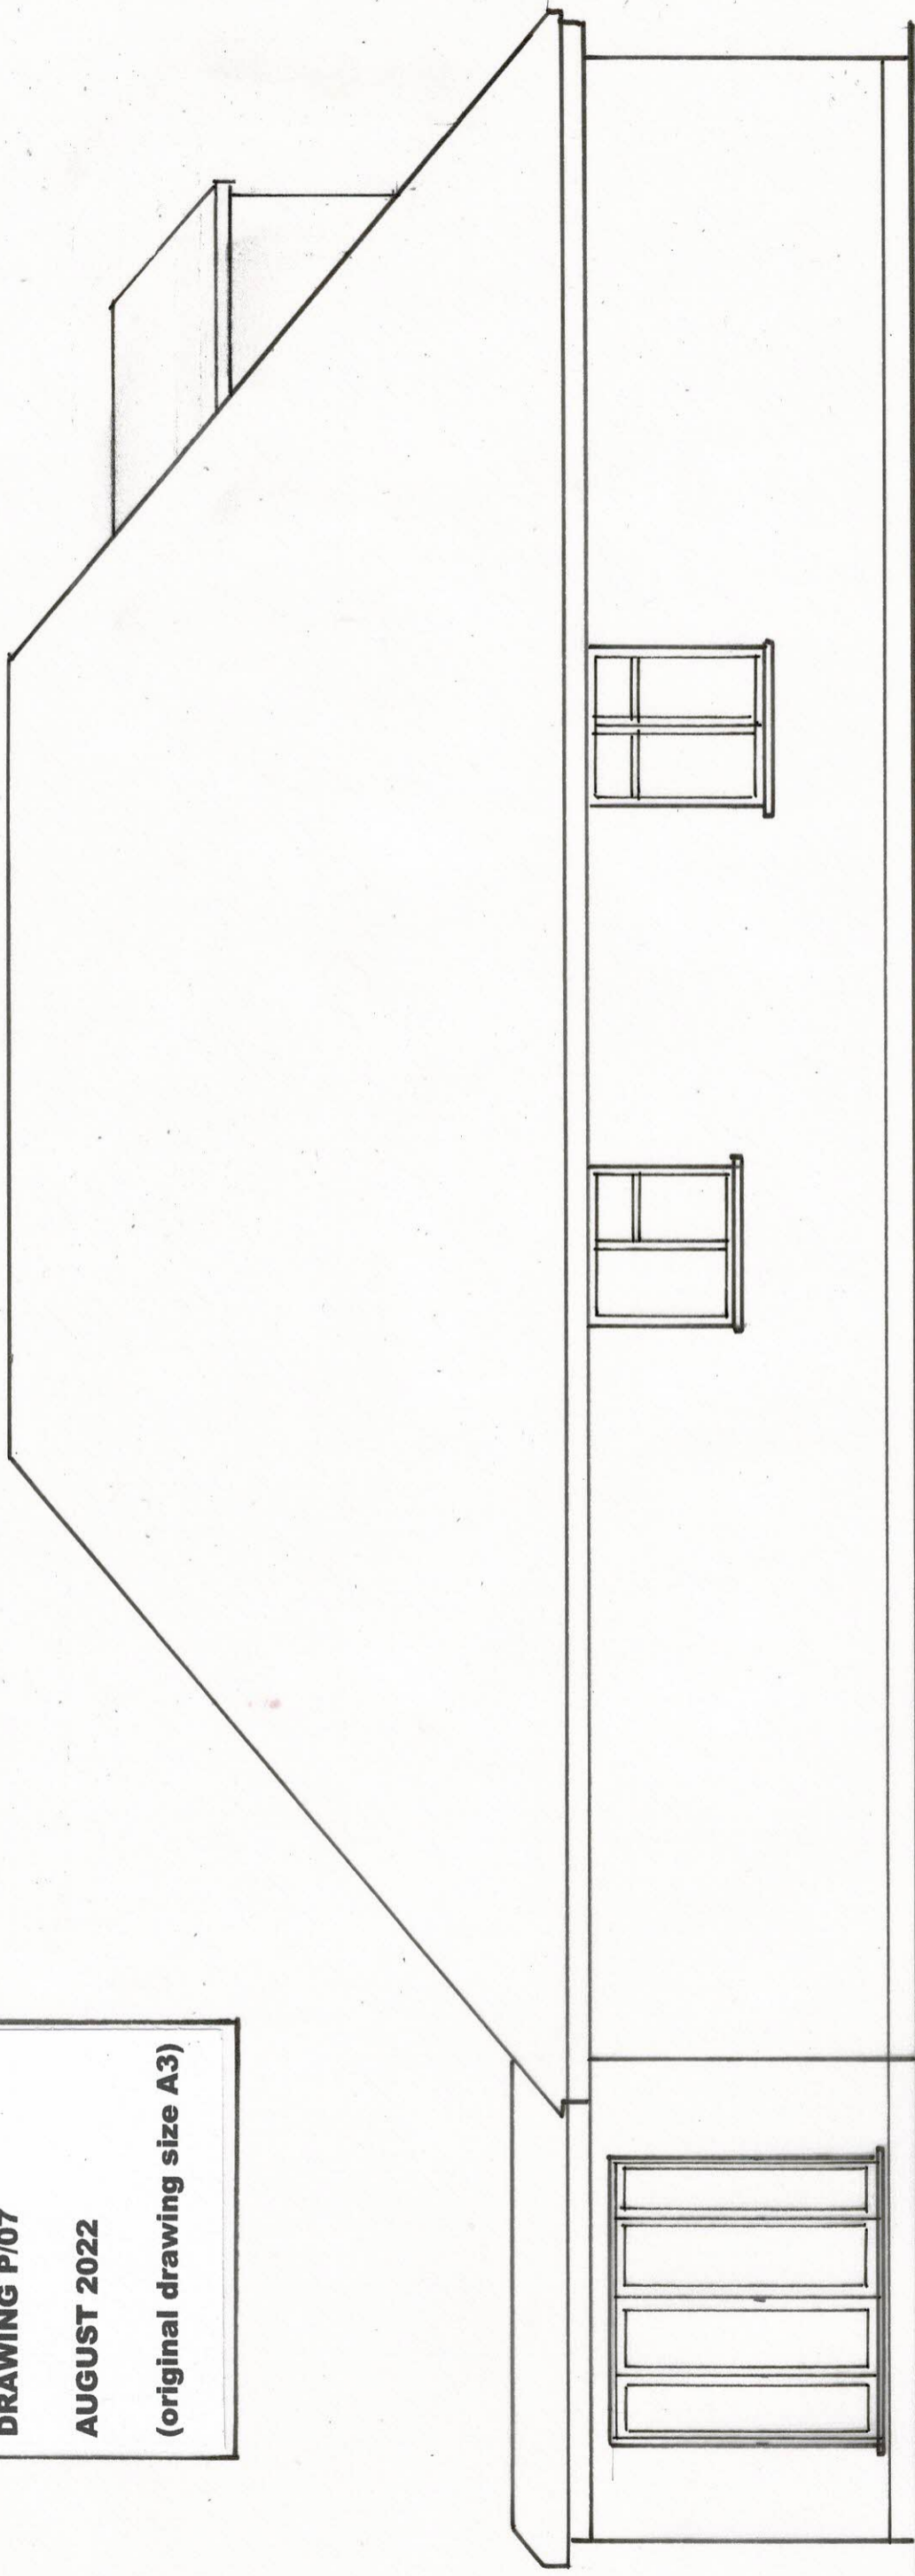

**19 JUNCTION ROAD
LIGHTWATER, SURREY
GU18 5TQ**

**EXISTING SIDE
ELEVATION**

SCALE 1:50

DRAWING P/07

AUGUST 2022

(original drawing size A3)

5 EXISTING SIDE ELEVATION

1:50