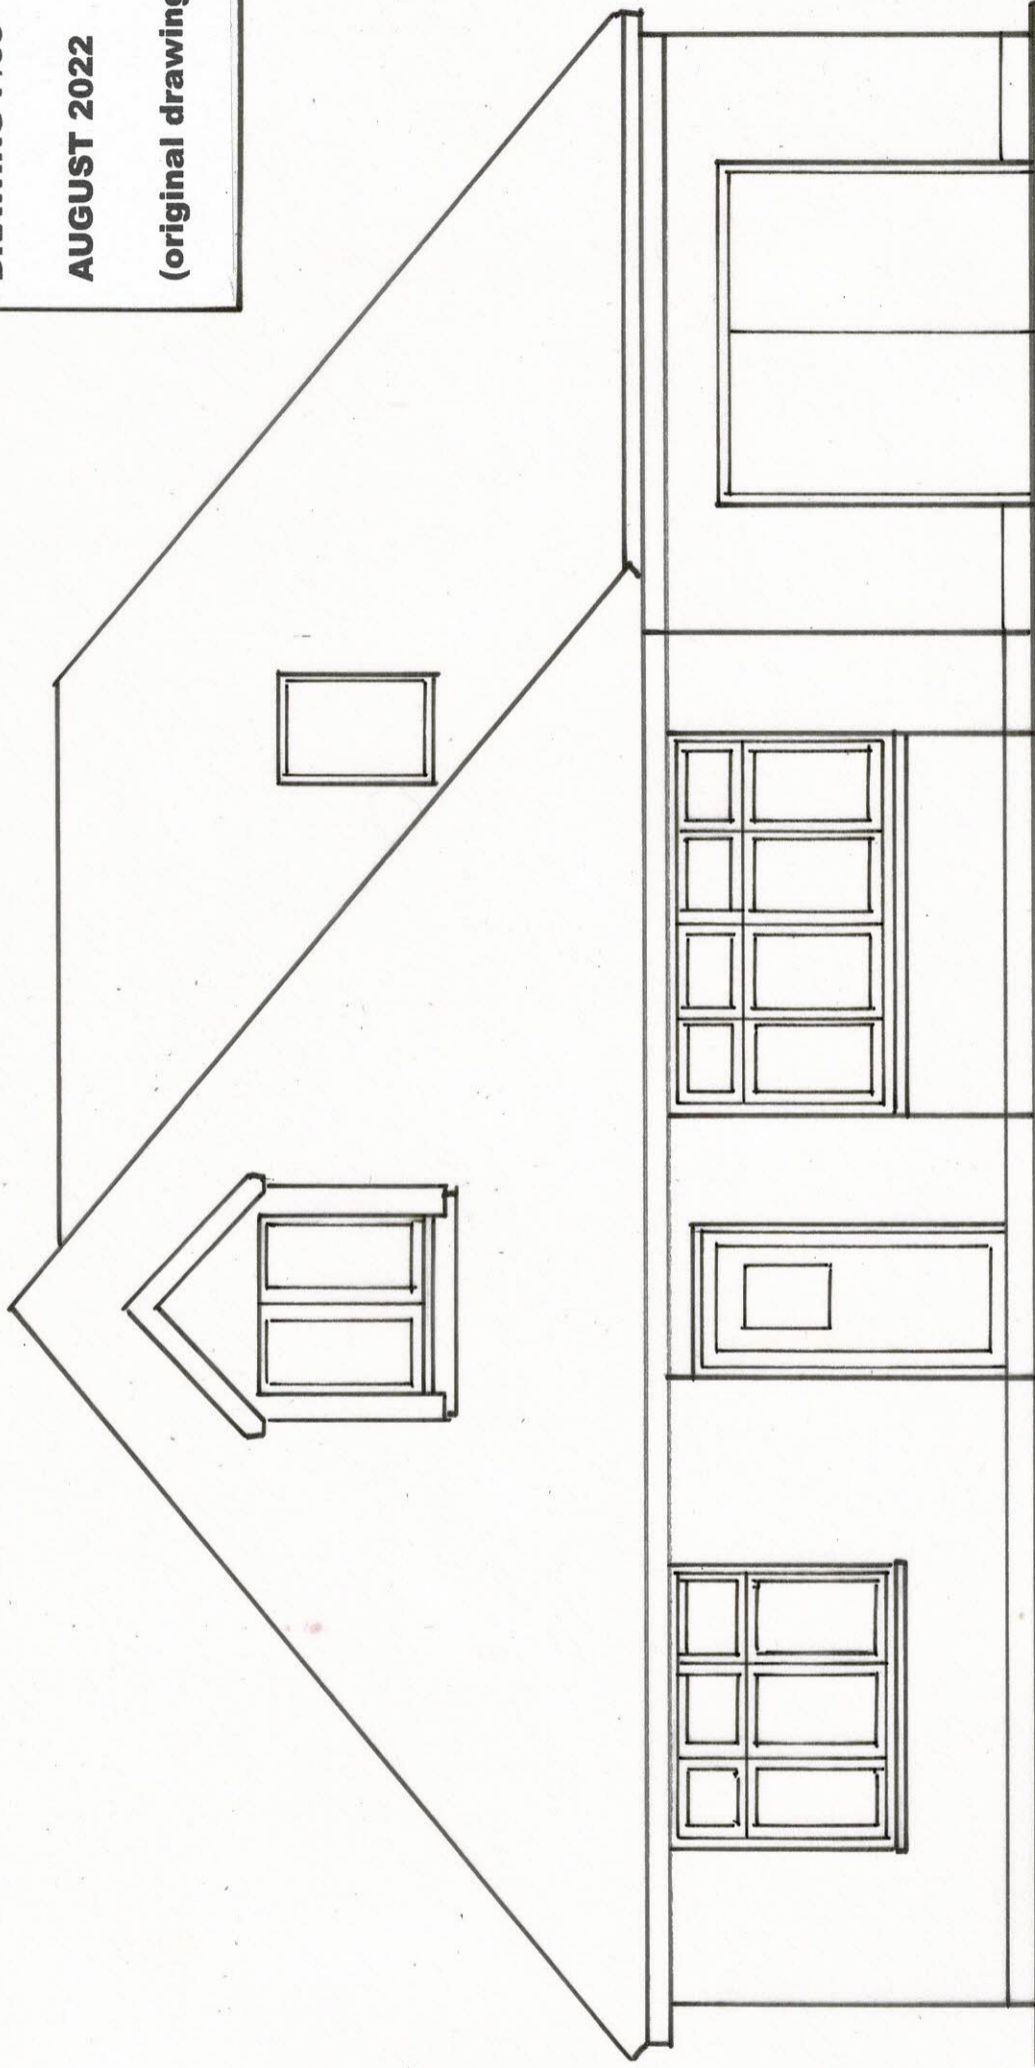

19 JUNCTION ROAD
LIGHTWATER, SURREY
GU18 5TQ

EXISTING FRONT
ELEVATION

SCALE 1:50

DRAWING P/05

AUGUST 2022

(original drawing size A3)

3 EXISTING FRONT ELEVATION