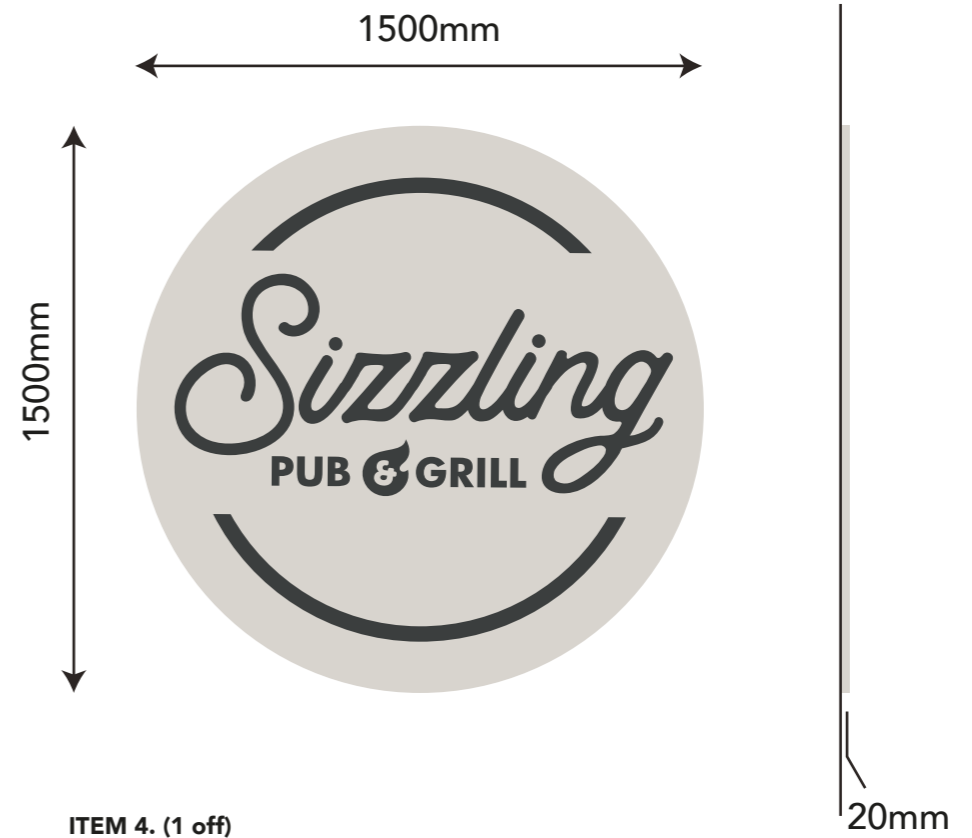

ITEM 3. (1 off)
 Signwritten house name in Dulux 09BB 07/008.
 EXISTING trough light to be retained and sprayed black.

Scale: 1:20
MCH: 350mm
AGL: 4375mm

ITEM 4. (1 off)
 EXISTING roundel to be refurbished to match Dulux 30YY 68/024.
 Vinyl letters, to match Dulux 09BB 07/008.

Scale: 1:20
MCH: 480mm
AGL: 3600mm

Scale: 1:20 @ A3