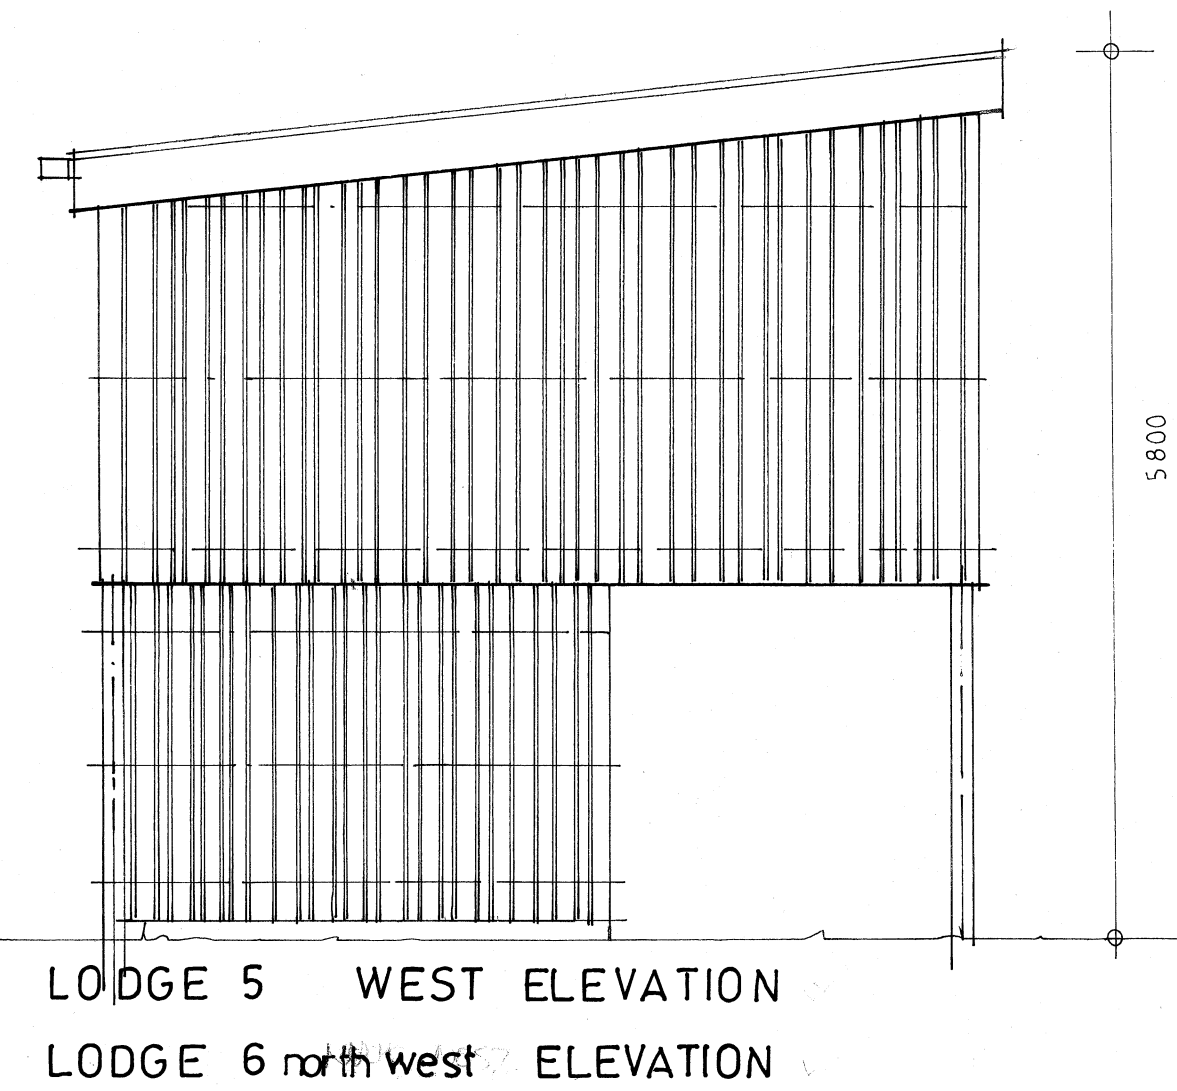

LODGE 5 EAST ELEVATION
 LODGE 6 south-east ELEVATION.

LODGE 5 WEST ELEVATION
 LODGE 6 north west ELEVATION

LODGE 5 NORTH ELEVATION.
 LODGE 6 north east ELEVATION.

PROPOSED HOLIDAY LODGES. YOKEFLEET. COTTAGE. ANSERDAM LANE . SANDHOLME . HUI5 2XP

SPECIFICATION .
 ROOFS . BLACK . PLASTIC COATED . PROFILED METAL KINGSPAN CLADDING
 WALLS . FOUR RANDOM WIDTHS OF CEDAR OR LARCH BOARDING
 FACIAS LEAD COLOURED GRP
 WINDOWS AND DOORS . POWDER COATED ALUMINIUM WITH FLUSH SASHING
 (N WOODLAND GREEN COLOUR
 RW GOODS . BLACK PLASTIC
 EXPOSED STEELWORK FINISHED BLACK

scale 1:50 at A2