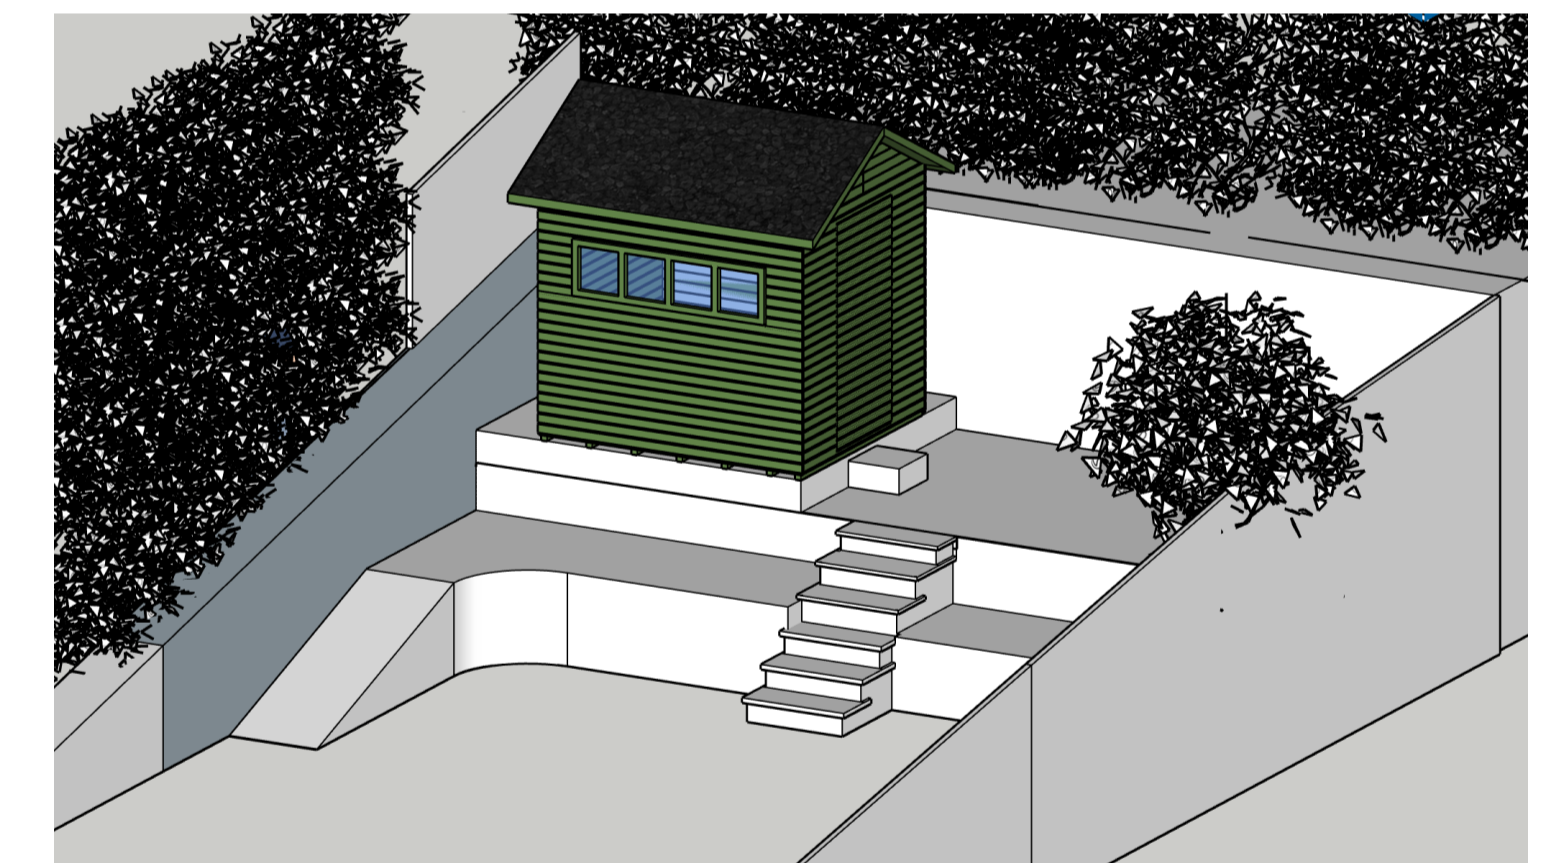

Isometrics not to scale

Current Shed Elevations

Scale 1:25 @ A1

Old Nags Head

20/01/24