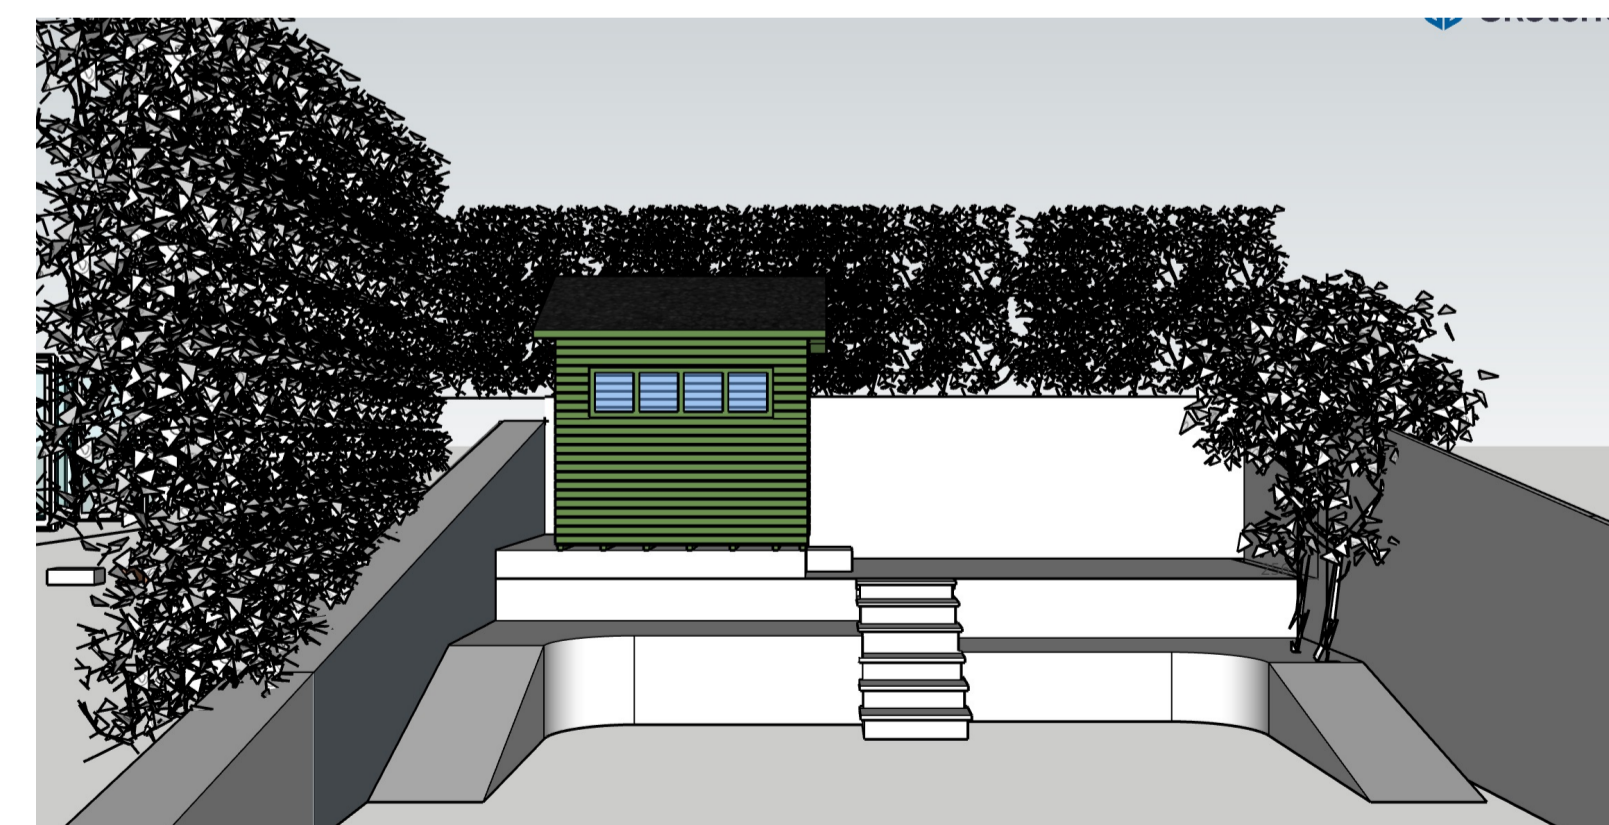

Isometrics not to scale

Current Shed Elevations

Scale 1:25 @ A1

Old Nags Head

20/01/24