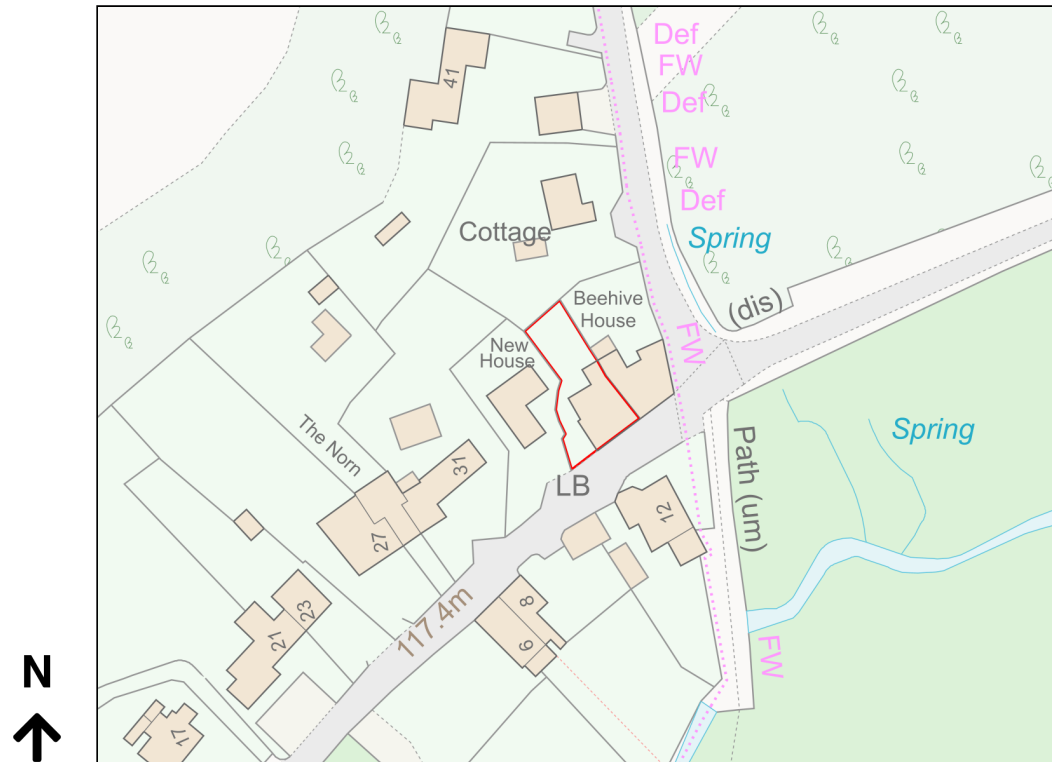

# Location Plan

Site Address: Old Nags Head, Nags Head Lane, Avening, GL8 8NZ

Date Produced: 15-Feb-2024

Scale: 1:1250 @A4

Planning Portal Reference: PP-12711653v1