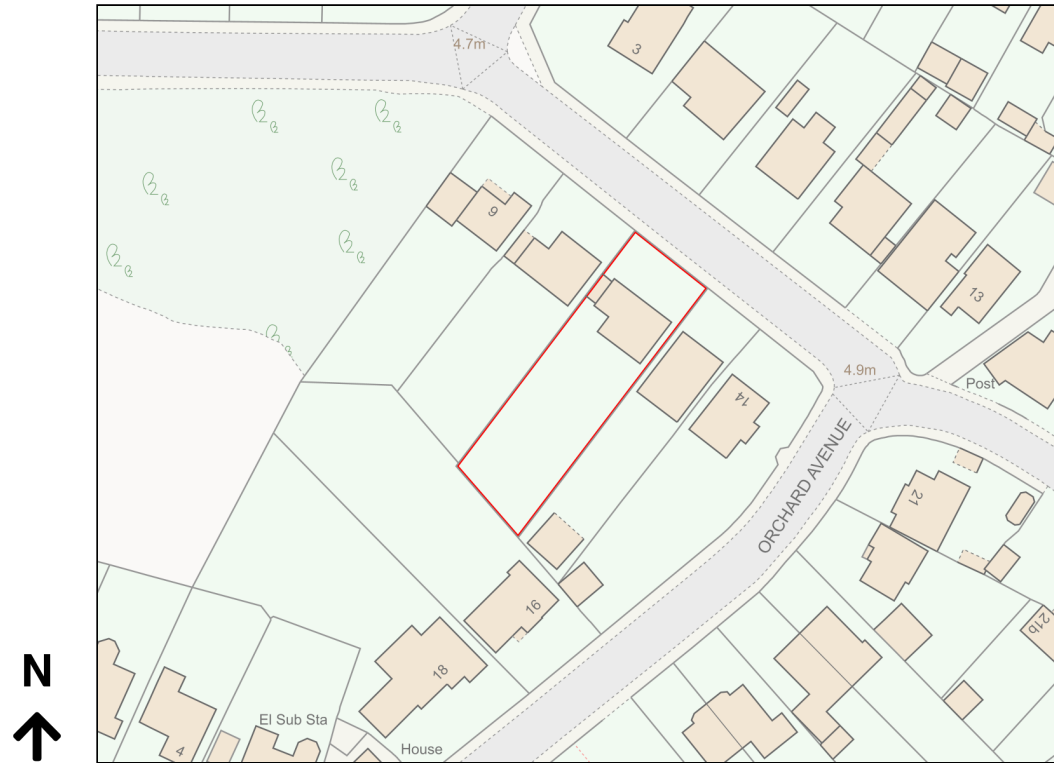

Location Plan

Site Address: 10, Orchard Avenue, Poole, BH14 8AJ

Date Produced: 24-Feb-2024

Scale: 1:1250 @A4

Planning Portal Reference: PP-12829212v1