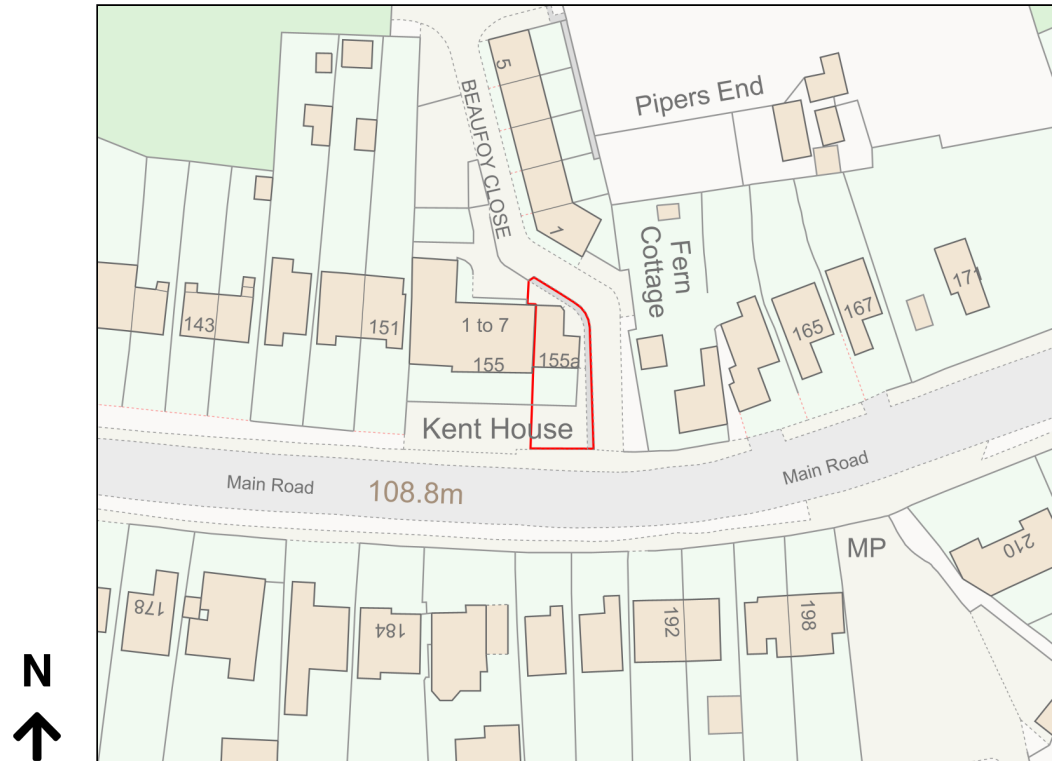

Location Plan

Site Address: 155a, Main Road, Meriden, Solihull, CV7 7NH

Date Produced: 23-Feb-2024

Scale: 1:1250 @A4

Planning Portal Reference: PP-12768998v1