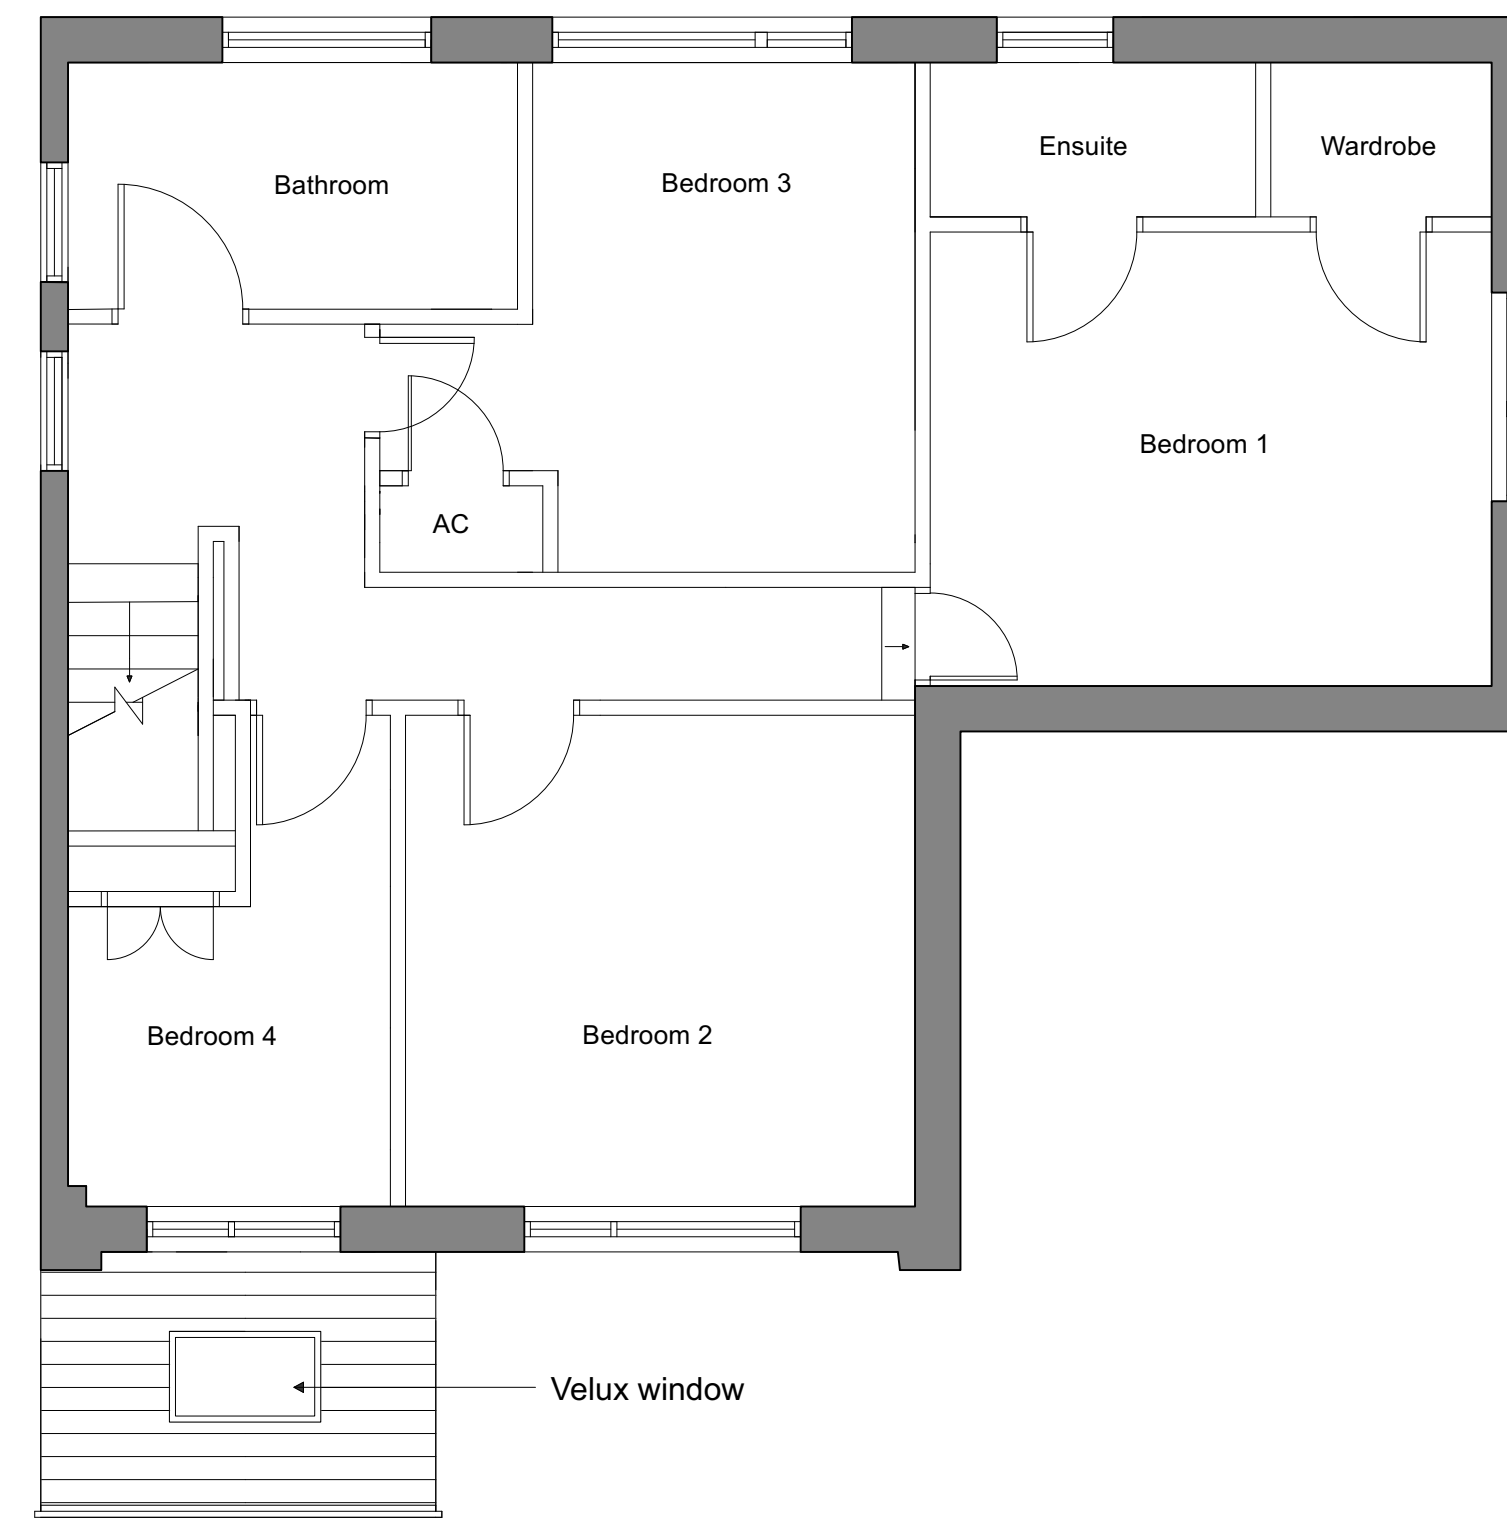

Ground Floor

First Floor

Notes:

No.	Revision/issue	Date
A	Change the scale to 1:50 and change the scale bar	27/02/2024

Firm name and address:

Sneak Peek Design
6 Top Wood
Holcombe
BA3 5EZ

Drawing title:	Proposed Plans
Client name and address:	Mr and Mrs Johnson 20 Westover Frome Somerset BA11 4ET
Project:	Mr and Mrs Johnson
Scale:	1:50 @A1
Drawn by:	Amy Parker
Date:	06/02/2024
Drawing NO:	1001/J/03