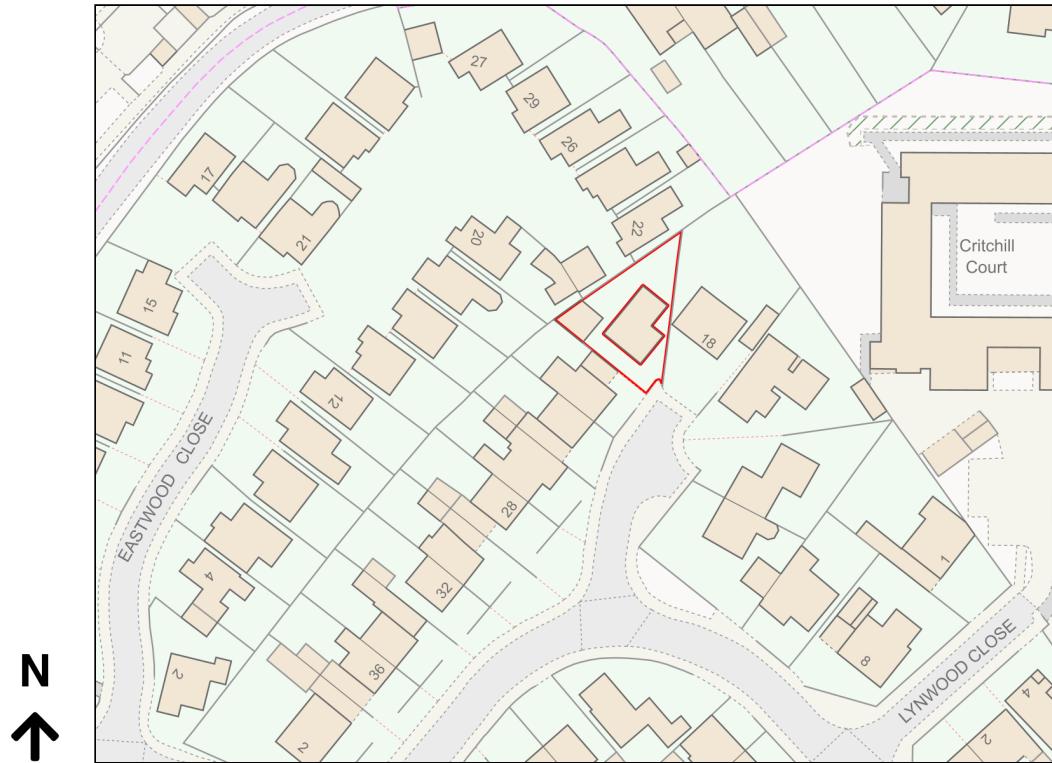

Location Plan

Site Address: 20, Westover, Frome, BA11 4ET

Date Produced: 21-Feb-2024

Scale: 1:1250 @A4

Planning Portal Reference: PP-12823562v1