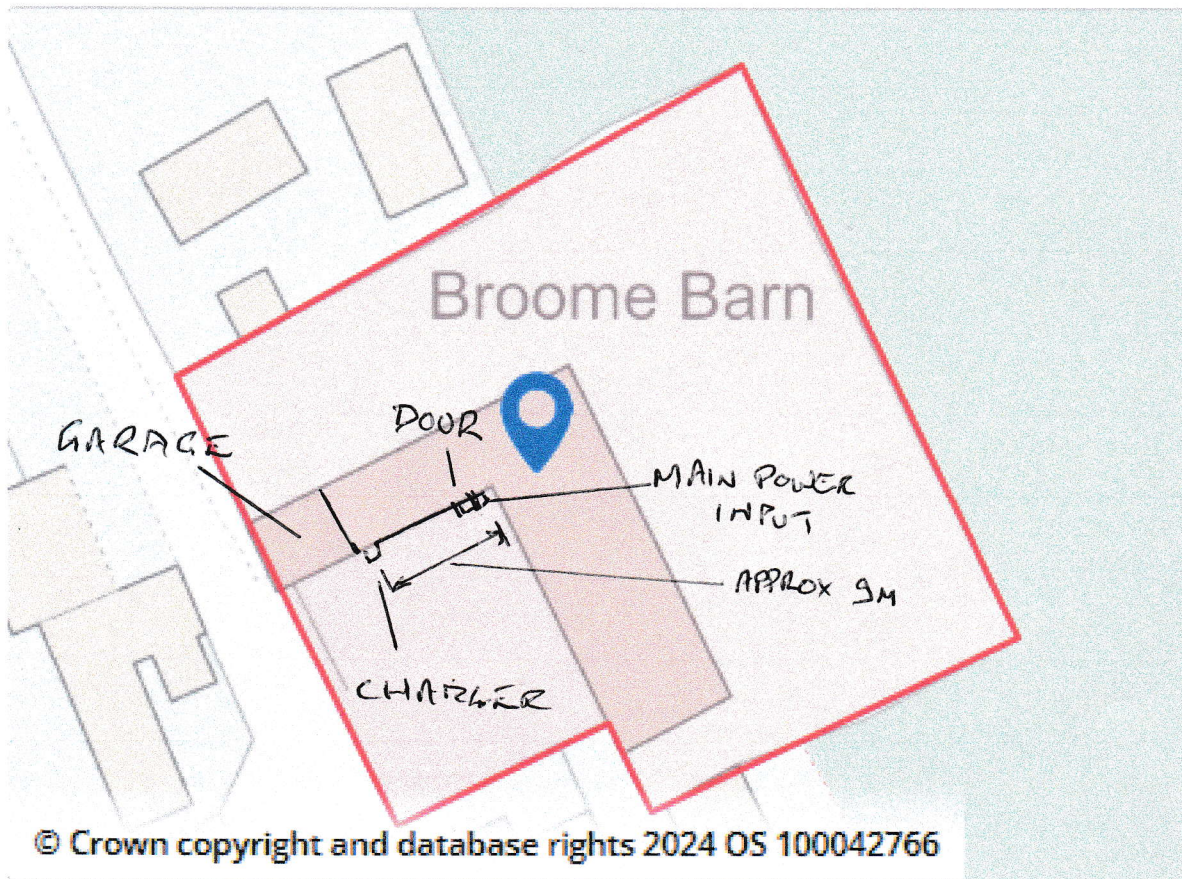

Your site boundary

Scale approx. 1:500

To be seen in conjunction with pictures under Design & Access Statement –

- Garage Section
- Main power input to Broome Barn with meter is in an external box
- Cable power source to charger will run along the ground from external box to charger location by the garage section
- Meter box – POWER INPUT
- Charger