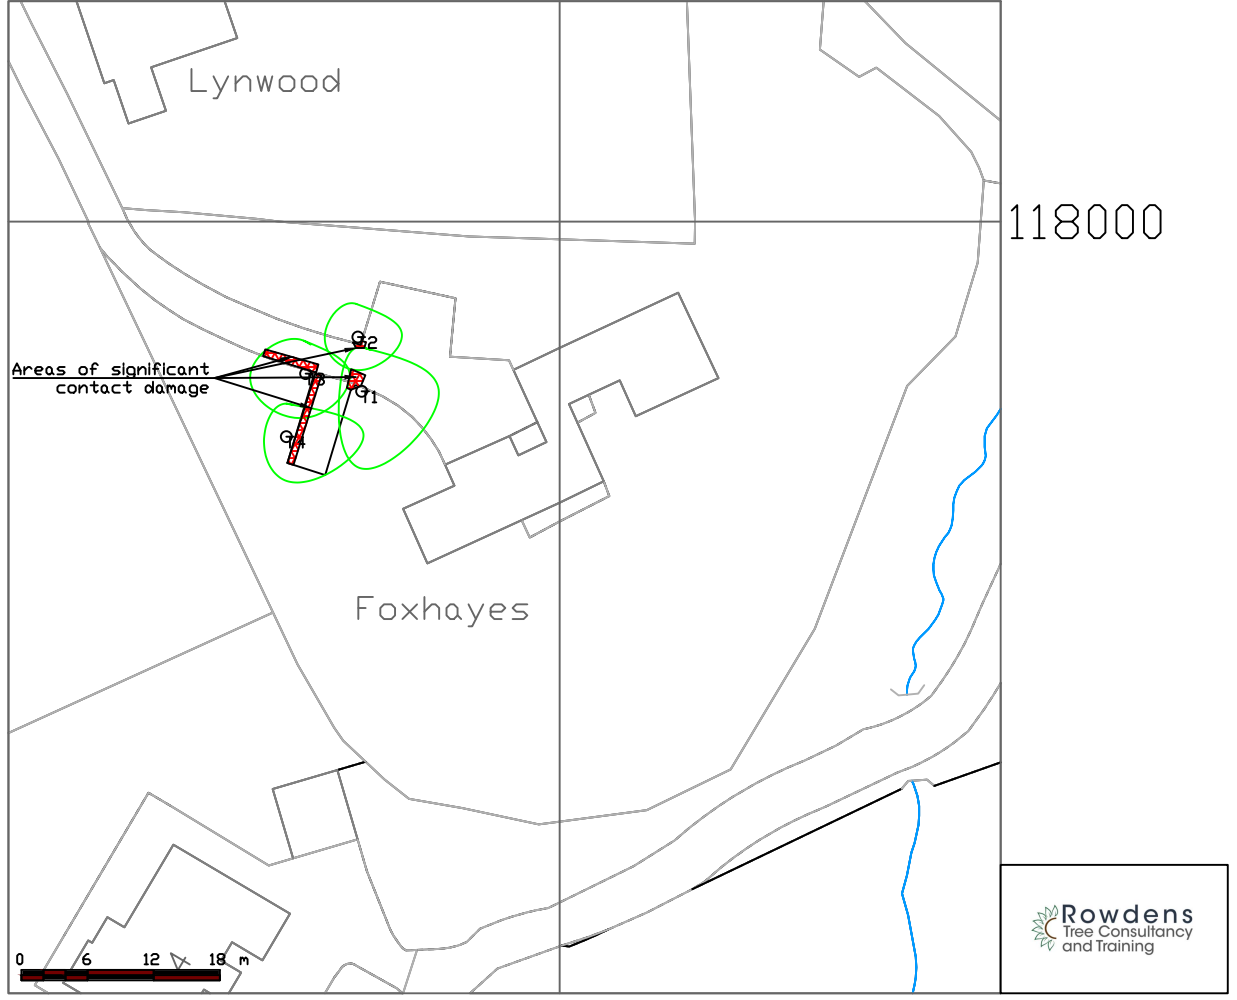

118000

442001

118000

Areas of significant contact damage

Lynwood

Foxhayes

0 6 12 18 m

Rowdens
Tree Consultancy
and Training