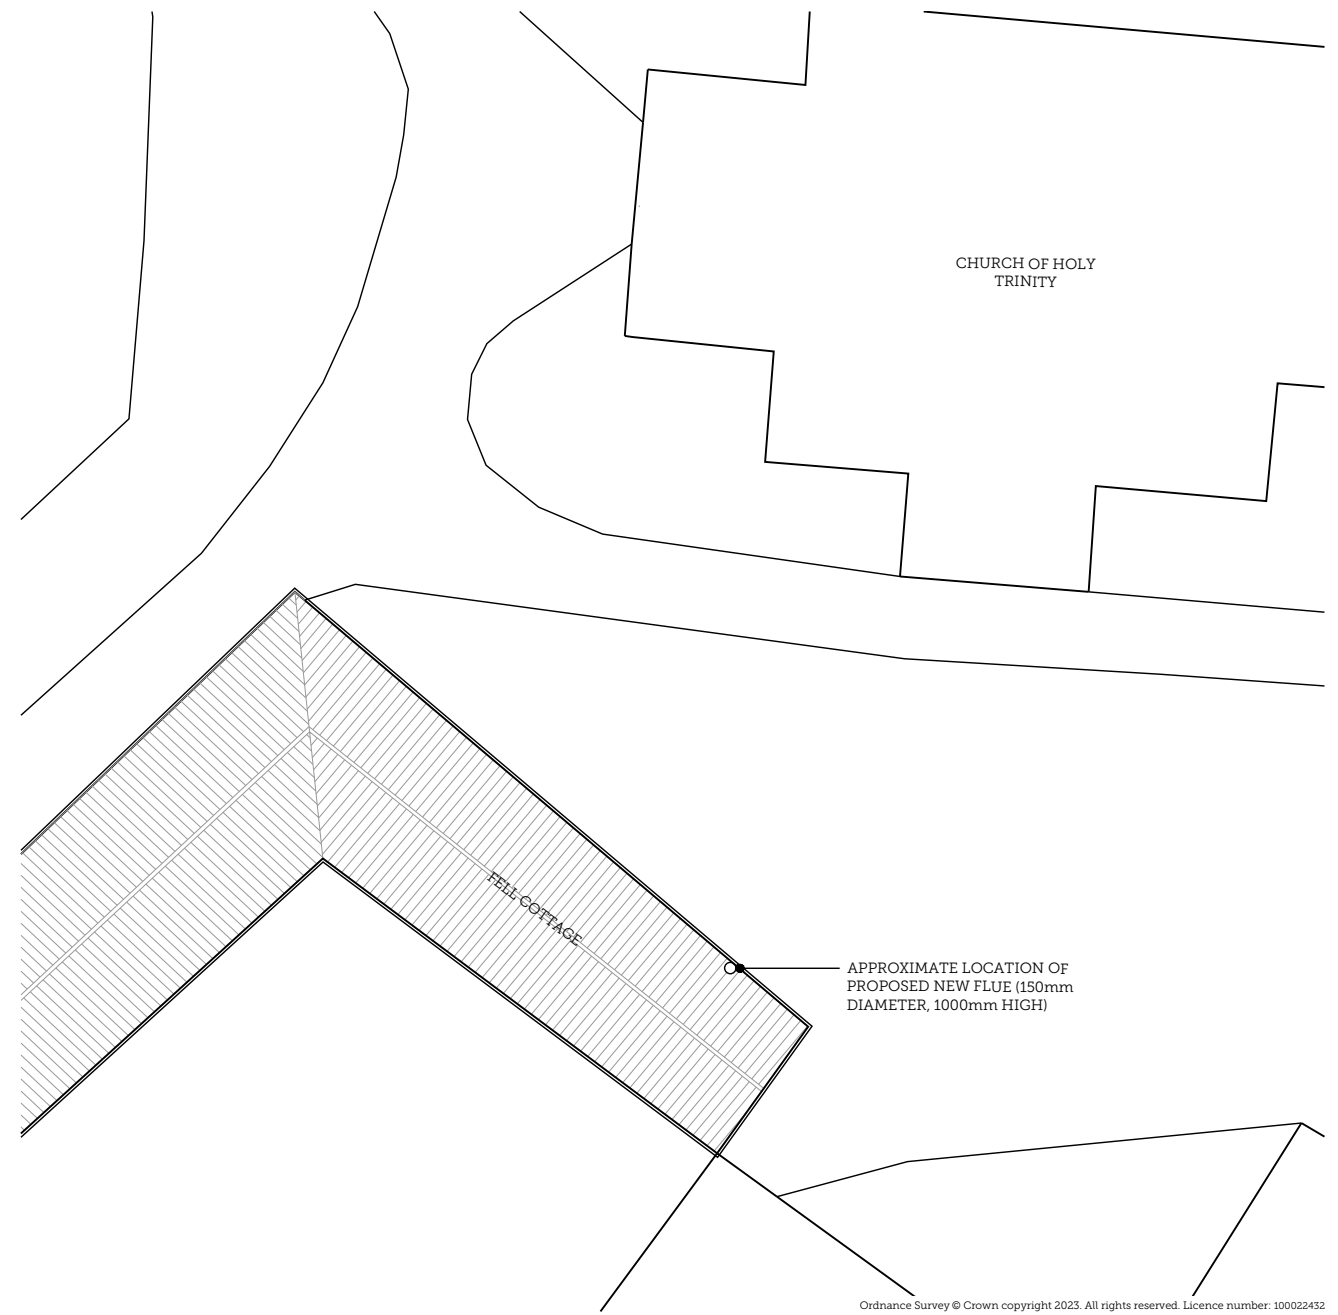

01 | SITE LOCATION PLAN

Scale 1:1250 @ A3

02 | PROPOSED BLOCK PLAN

Scale 1:200 @ A3

PROJECT TITLE: FELL COTTAGE, RAITHBY				SCORER HAWKINS ARCHITECTS <small>Lodge Farm Barns Skendleby, Spilsby Lincolnshire, PE23 4QF 01754 890089 projects@scorerhawkins.co.uk www.scorerhawkins.co.uk</small>
DRAWING TITLE: SITE LOCATION PLAN & BLOCK PLAN				
DRAWING NO: 2496-0S	REVISION: -	ISSUE DATE: 09/11/2023	SCALE: 1:1250 1:200	