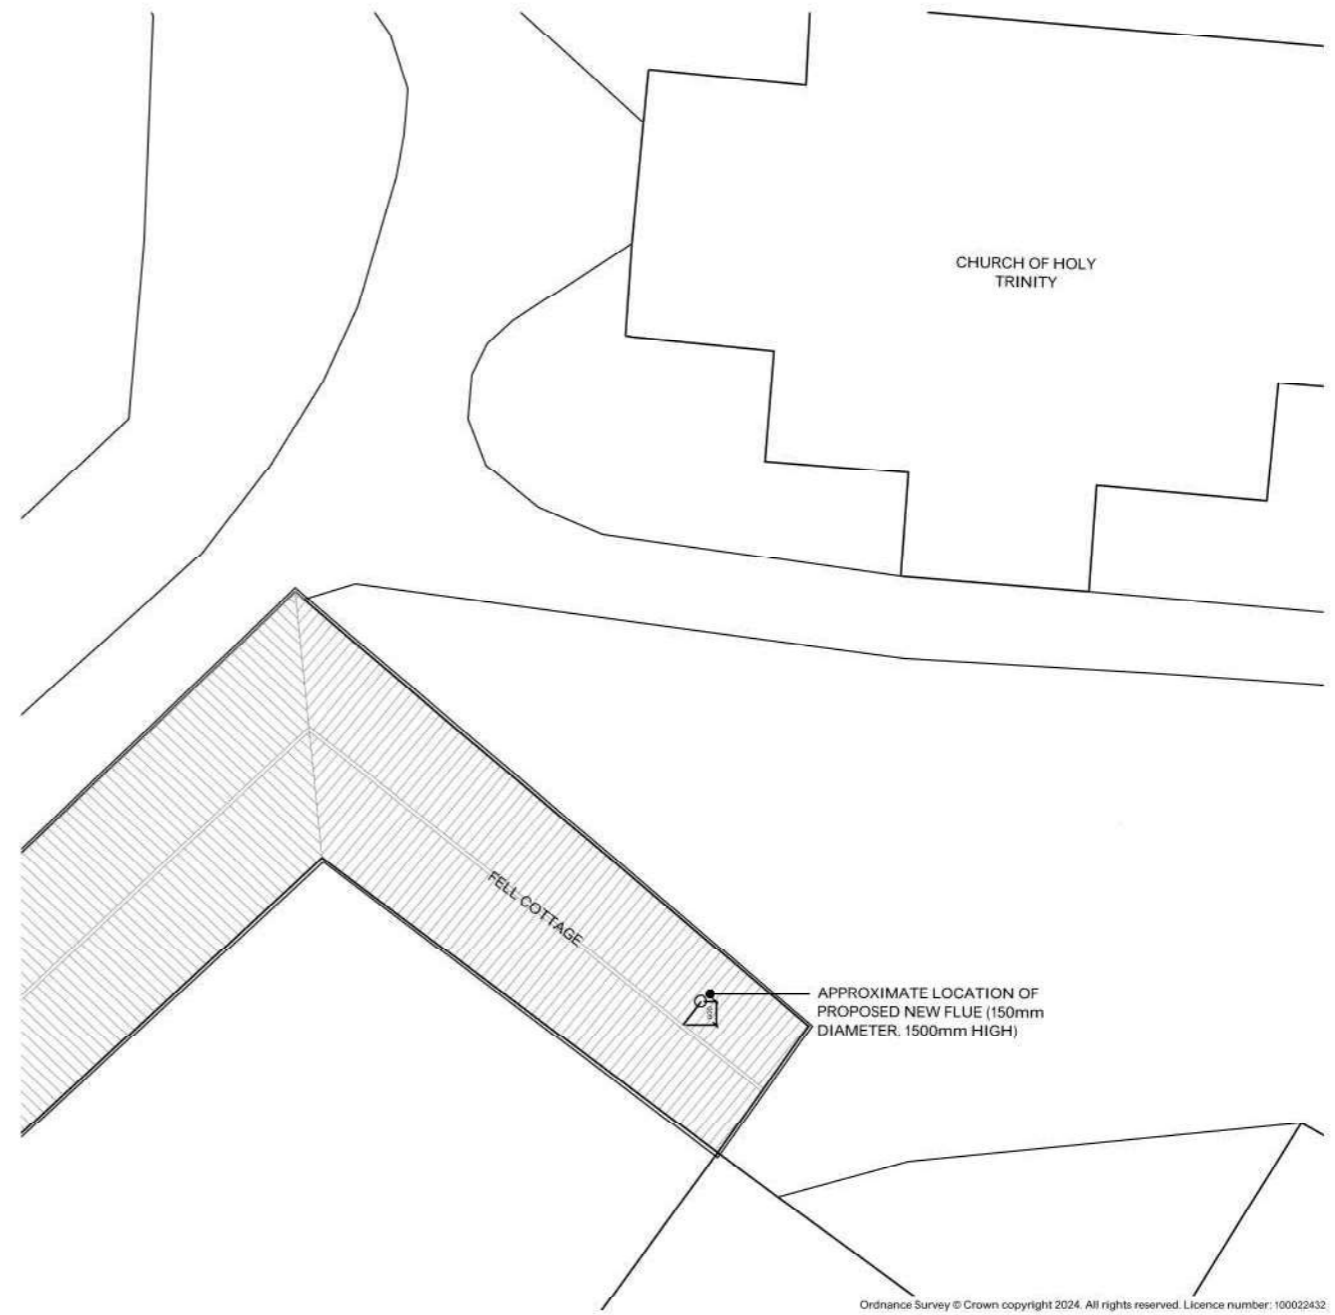

02 | PROPOSED BLOCK PLAN

Scale 1:200 @ A3