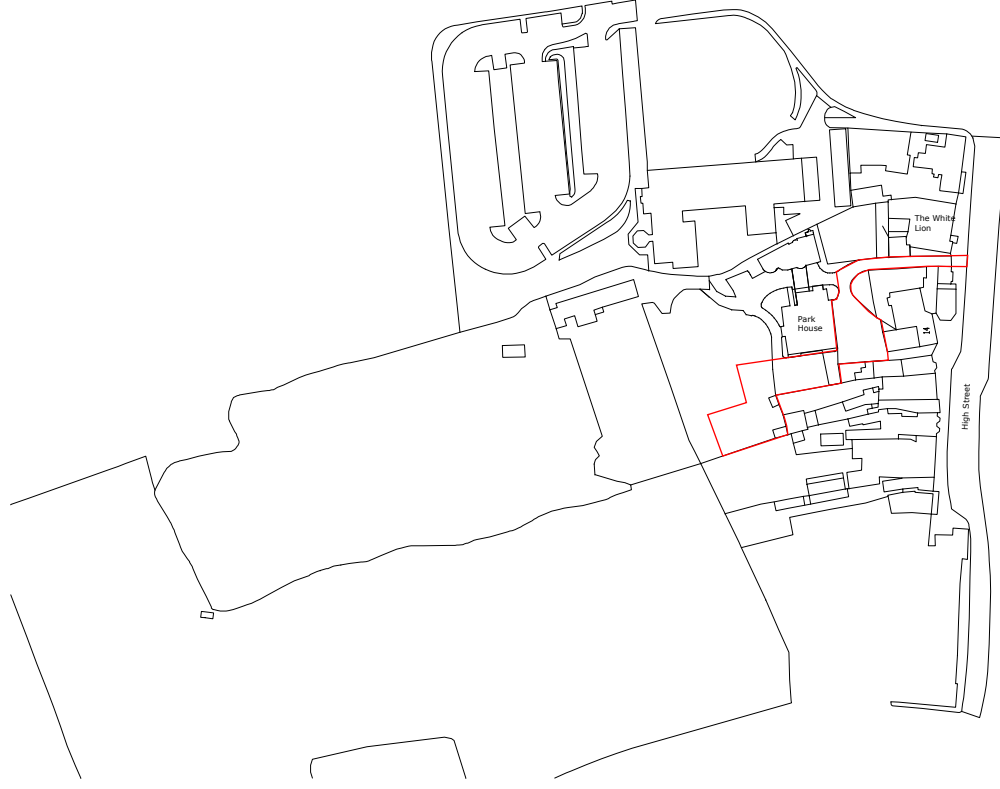

0m  50m

GENERAL NOTES:
1.To be read in conjunction with other consultants drawings.
2.All Dimensions to be checked on site. Not for construction.
3.Do not scale off drawing (Except for Planning purposes only)

©2022 Acre Planning Ltd

SITE:
The Folly

DRAWING NAME:
**Site Location
Plan**

REVISION LIST:
A) First Issue
B)
C)

ISSUED FOR:
Planning
SCALE:
1:1250 on A4

Rev:
a

Drawing No:
01