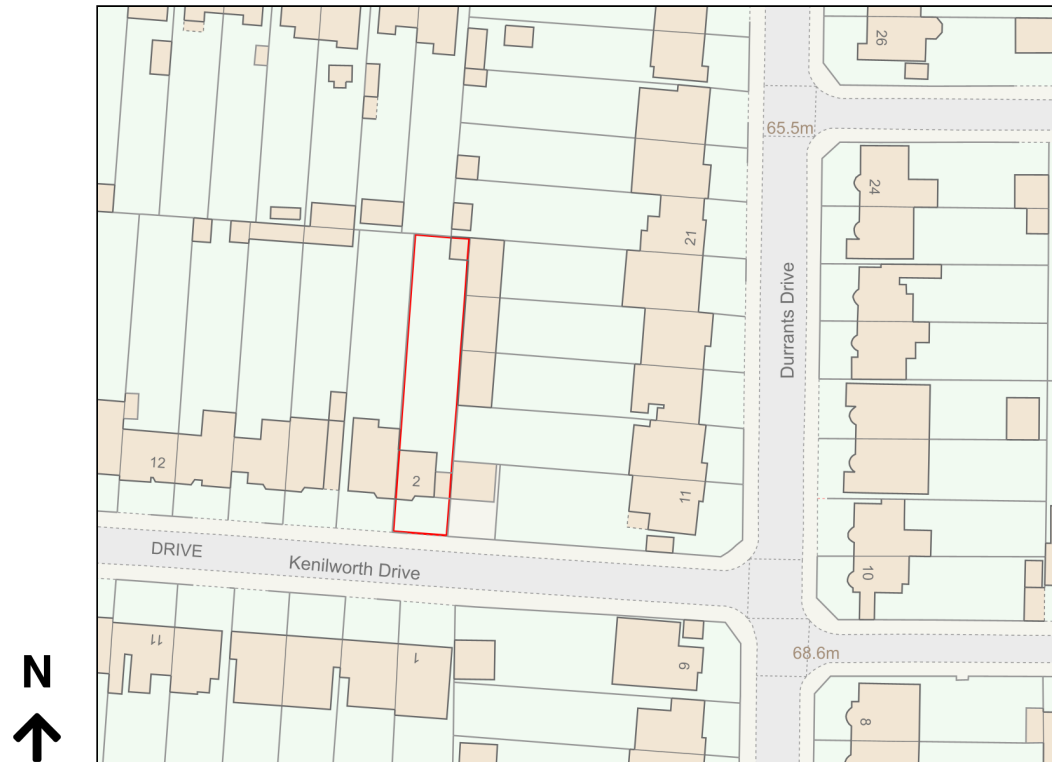

# Location Plan

Site Address: 2, Kenilworth Drive, Croxley Green, WD3 3NW

Date Produced: 26-Feb-2024

Scale: 1:1250 @A4

Planning Portal Reference: PP-12828227v2