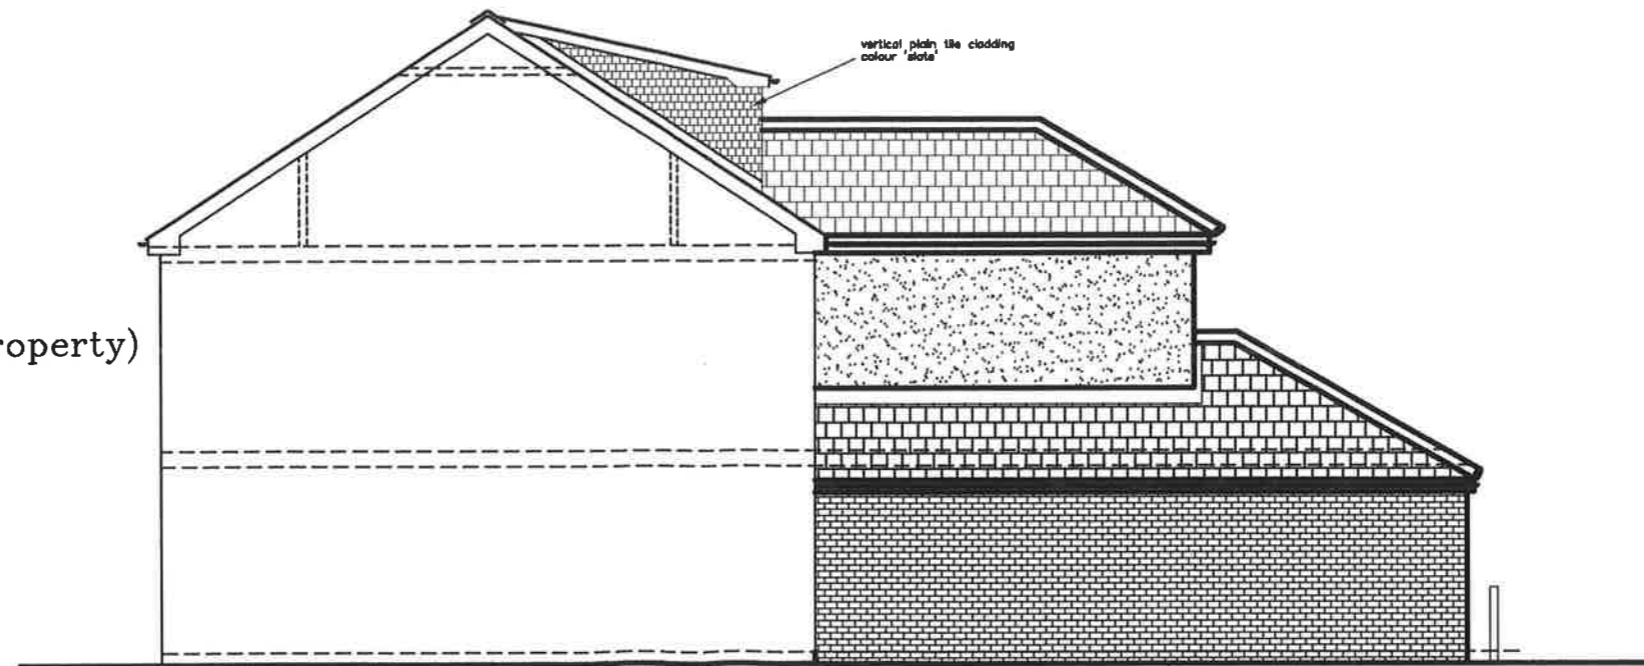

0012597E

SIDE ELEVATION

SIDE ELEVATION
(viewed from neighbours property)

Job Title 860 NEWPORT ROAD, CARDIFF. PROPOSED ALTERATIONS TO FORM LOFT CONVERSION	Drawing Title SIDE ELEVATIONS AS PROPOSED	Scale 1:100		
	Client MR & MRS YOUNG	Date June 06	Drg No. 06	Rev.