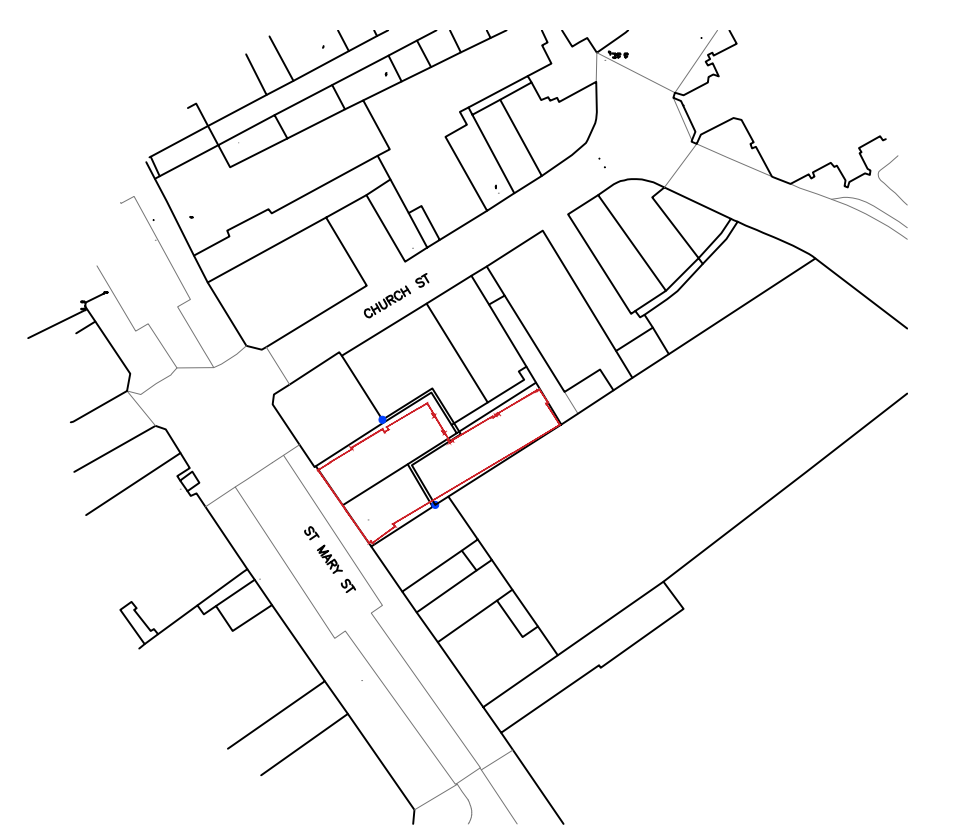

1:20	0	200mm	400mm	600mm	800mm	1000	1200	1400	1600
1:100	0	1m	2m	3m	4m	5m	6m	7m	8m
1:50	0	1m	2m	3m	4m				
1:5	0	100mm	200mm	300mm	400mm				

**Location Plan 1:1250**

**Site Plan 1:200**

Rev	Date	Description	Drawn	Checked

Drawing Status

SCALE  
**1:200 / 1250 @ A1**

DATE  
**Oct 2021**

DRAWN BY	CHECKED BY	DRAWING No.	REV
LC	.....	7479_265	-