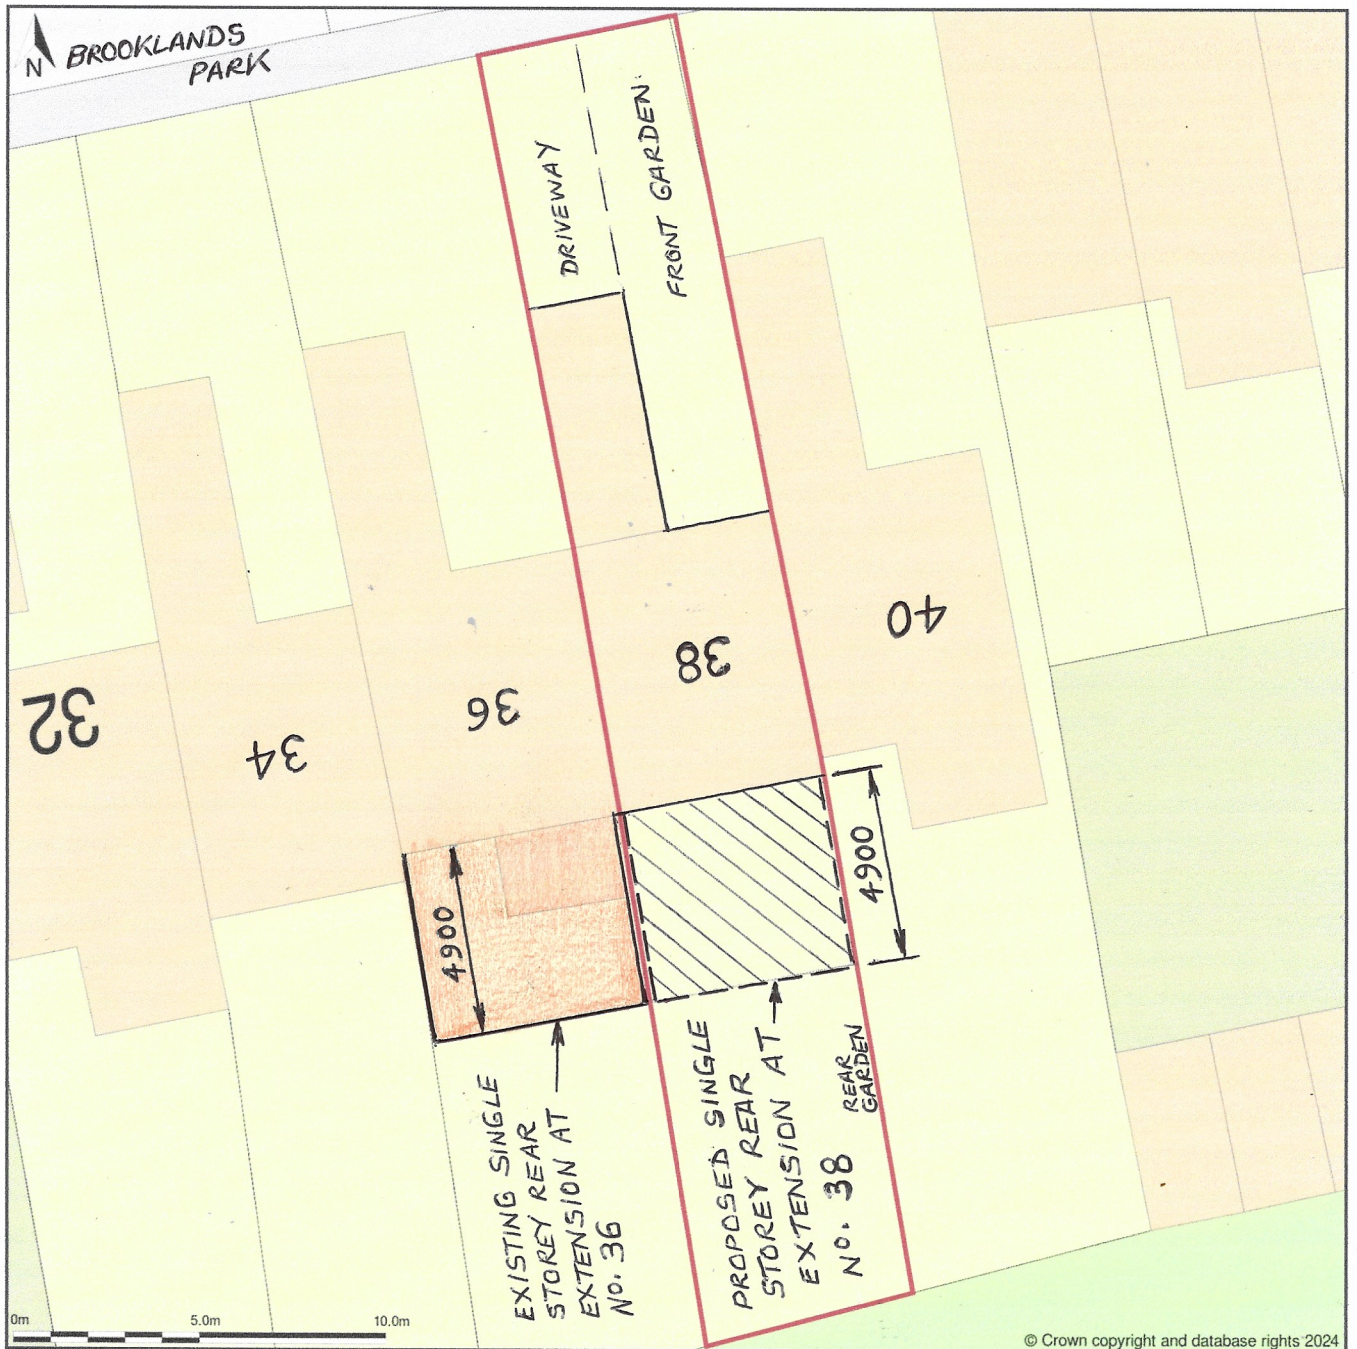

38, Brooklands Park, Basildon, Essex, SS15 6BE

Site Plan (also called a Block Plan) shows area bounded by: 566749.69, 188679.3 566785.69, 188715.3 (at a scale of 1:200), OSGridRef: TQ66768869. The representation of a road, track or path is no evidence of a right of way. The representation of features as lines is no evidence of a property boundary.

Produced on 27th Feb 2024 from the Ordnance Survey National Geographic Database and incorporating surveyed revision available at this date. Reproduction in whole or part is prohibited without the prior permission of Ordnance Survey. © Crown copyright 2024. Supplied by www.buyaplan.co.uk a licensed Ordnance Survey partner (100053143). Unique plan reference: #00881948-42B9B5.

SCALE 1 : 200 @ A4

SDE 001-03 - 24

DIMENSIONS IN mm