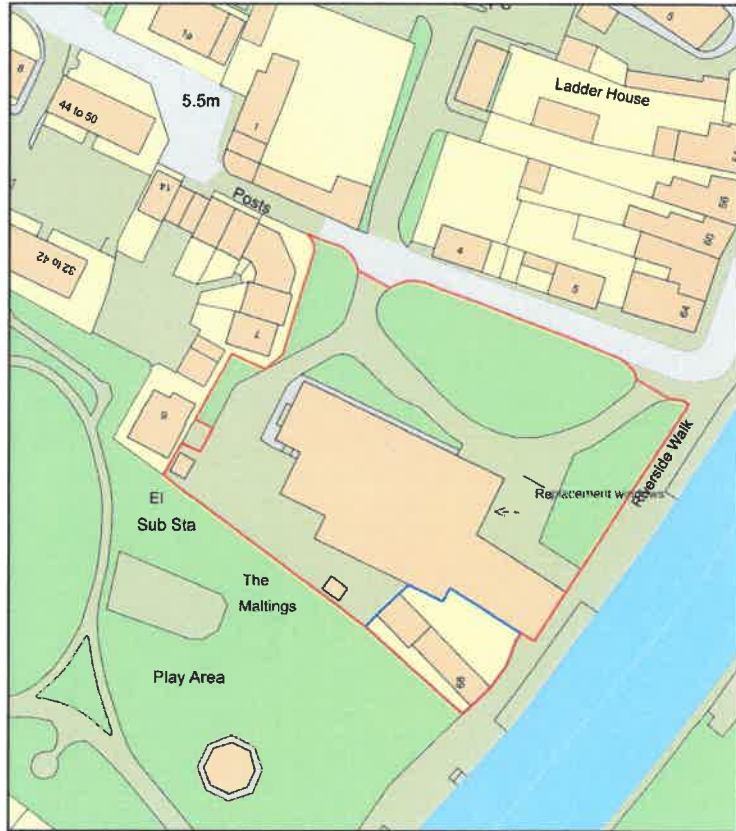

Maltings

Plan Produced for: City of Ely Council
Date Produced: 13 Feb 2024
Plan Reference Number: TQRQM24044154037501
Scale: 1:1250 @ A4