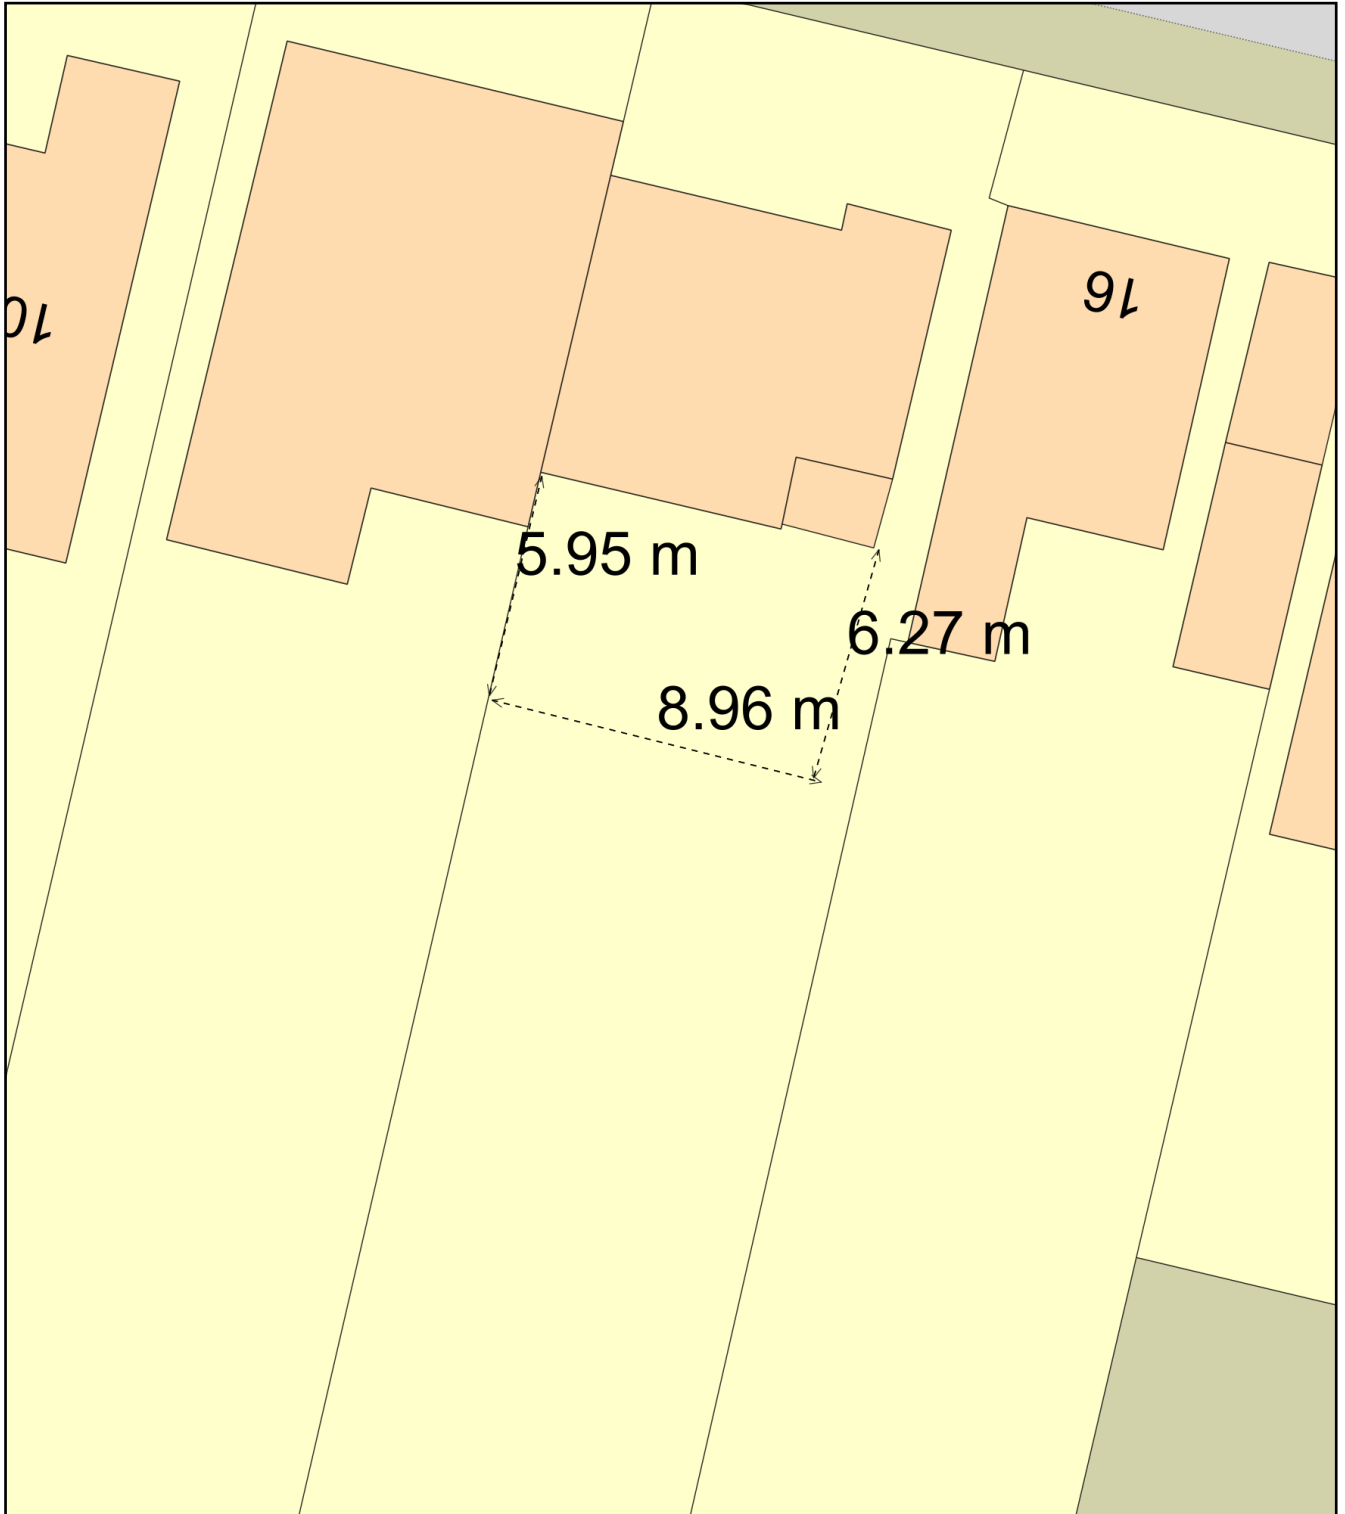

14 Birchall Road

Plan Produced for: Ian Hart

Date Produced: 04 Feb 2024

Plan Reference Number: TQRQM24035104542972

Scale: 1:200 @ A4