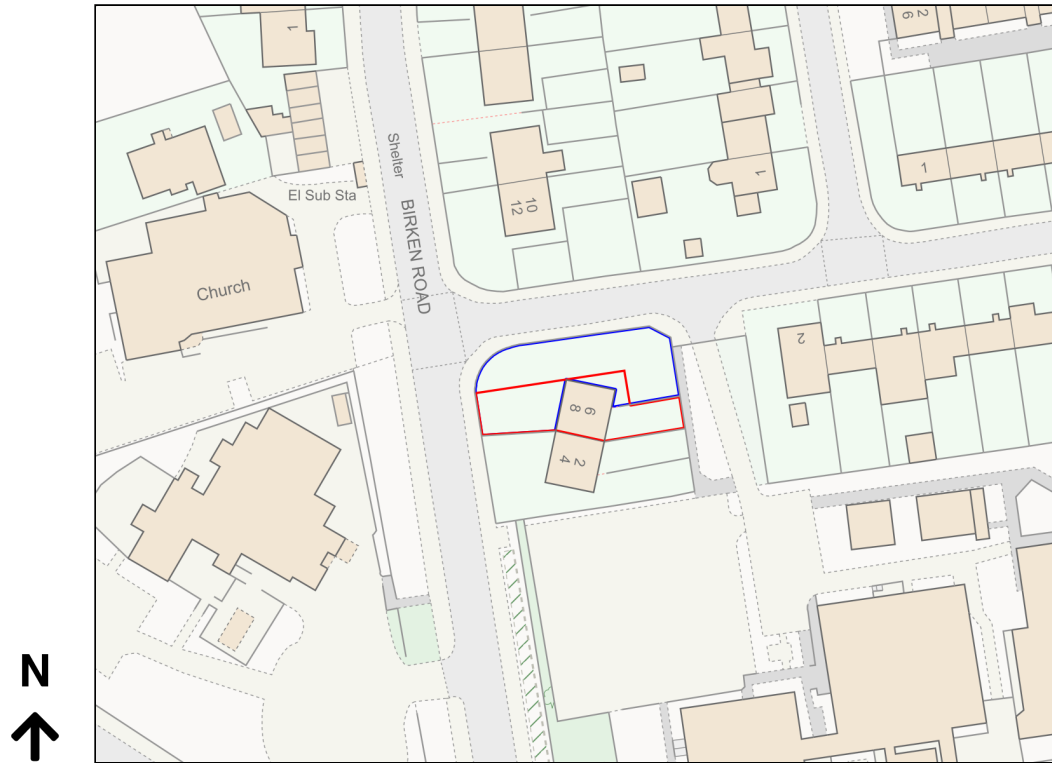

Location Plan

Site Address: 6, Birken Road, Royal Tunbridge Wells, TN2 3TF

Date Produced: 20-Feb-2024

Scale: 1:1250 @A4

Planning Portal Reference: PP-12799301v1