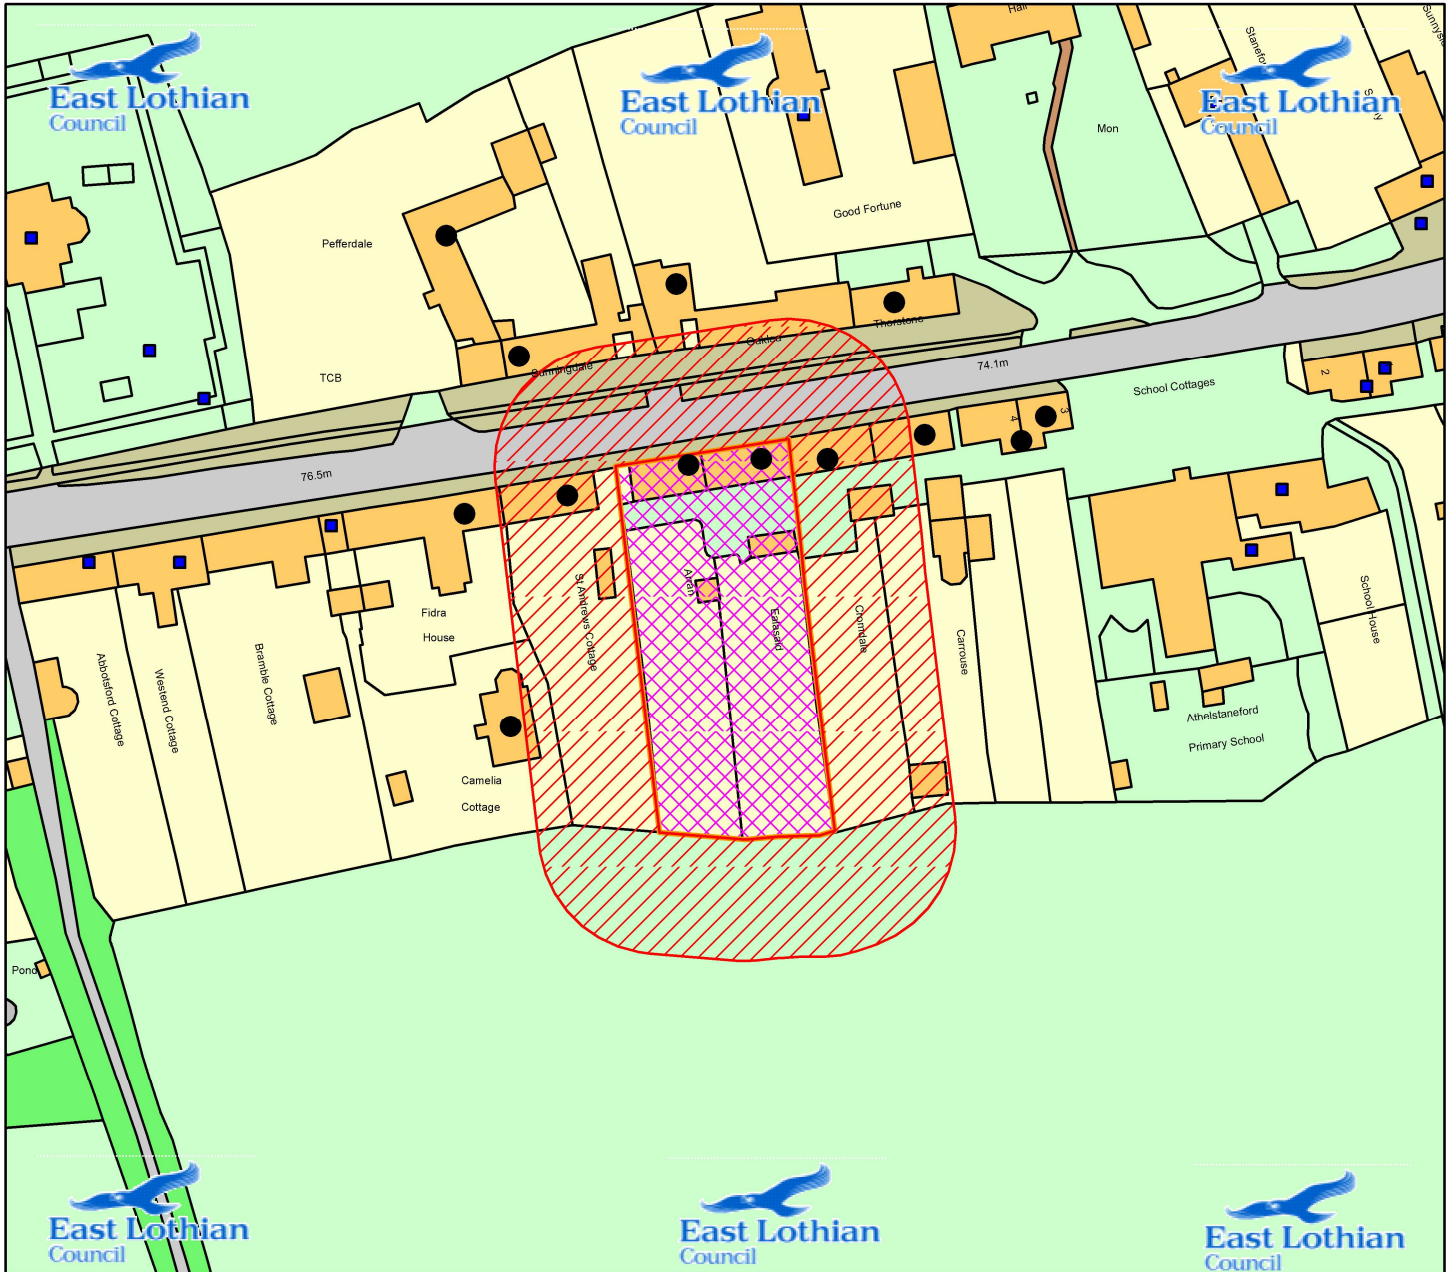

24/00196/P

Not Set

Not Set

Scale : 1:1,250

Organisation	<b>East Lothian Council</b>
Department	Planning
Date	28/02/2024
SLA Number	AC0000824676