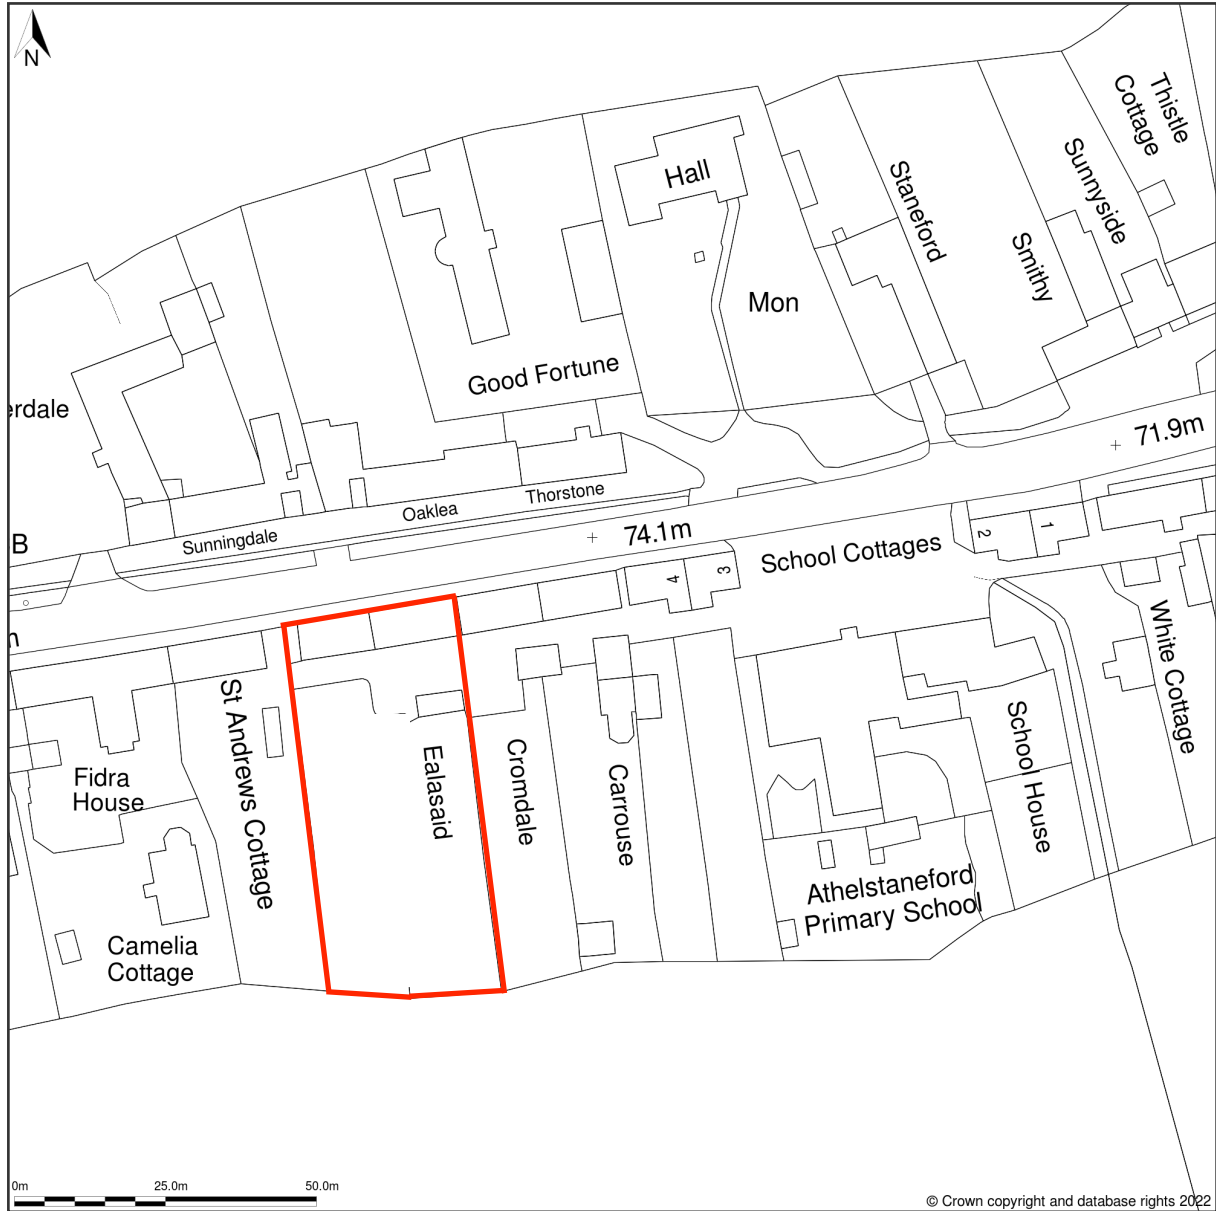

Ealasaid, Athelstaneford, East Lothian, EH39 5BE

Site Plan shows area bounded by: 353350.39, 677209.77 353550.39, 677409.77 (at a scale of 1:1250), OSGridRef: NT53457730. The representation of a road, track or path is no evidence of a right of way. The representation of features as lines is no evidence of a property boundary.

Produced on 17th Jun 2022 from the Ordnance Survey National Geographic Database and incorporating surveyed revision available at this date. Reproduction in whole or part is prohibited without the prior permission of Ordnance Survey. © Crown copyright 2022. Supplied by <https://www.buyaplan.co.uk> digital mapping a licensed Ordnance Survey partner (100053143). Unique plan reference: #00741163-72C71E