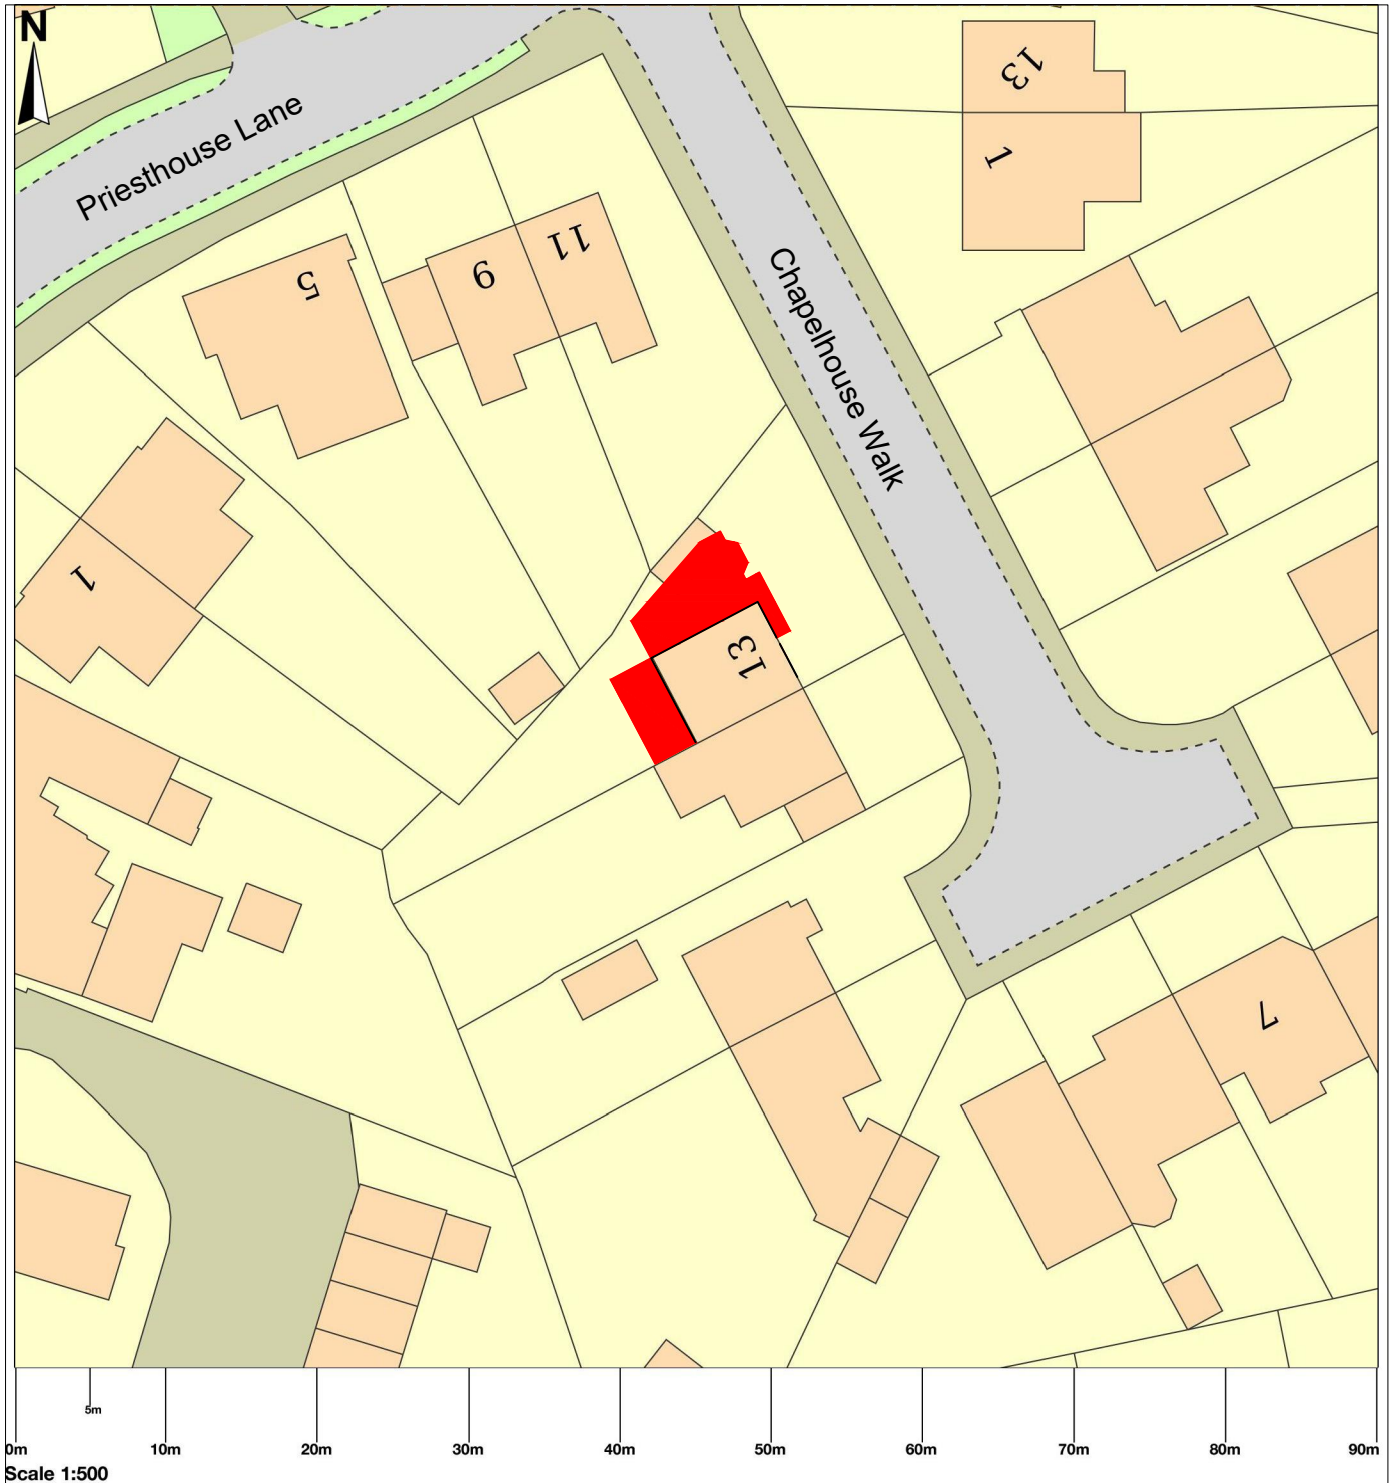

13 Chapel House Walk, Formby, Liverpool, L37 8BD

© Crown copyright and database rights 2024 OS 100054135. Map area bounded by: 330200,407049 330290,407139. Produced on 07 February 2024 from the OS National Geographic Database. Supplied by UKPlanningMaps.com. Unique plan reference: b90e/uk/1056207/1422876