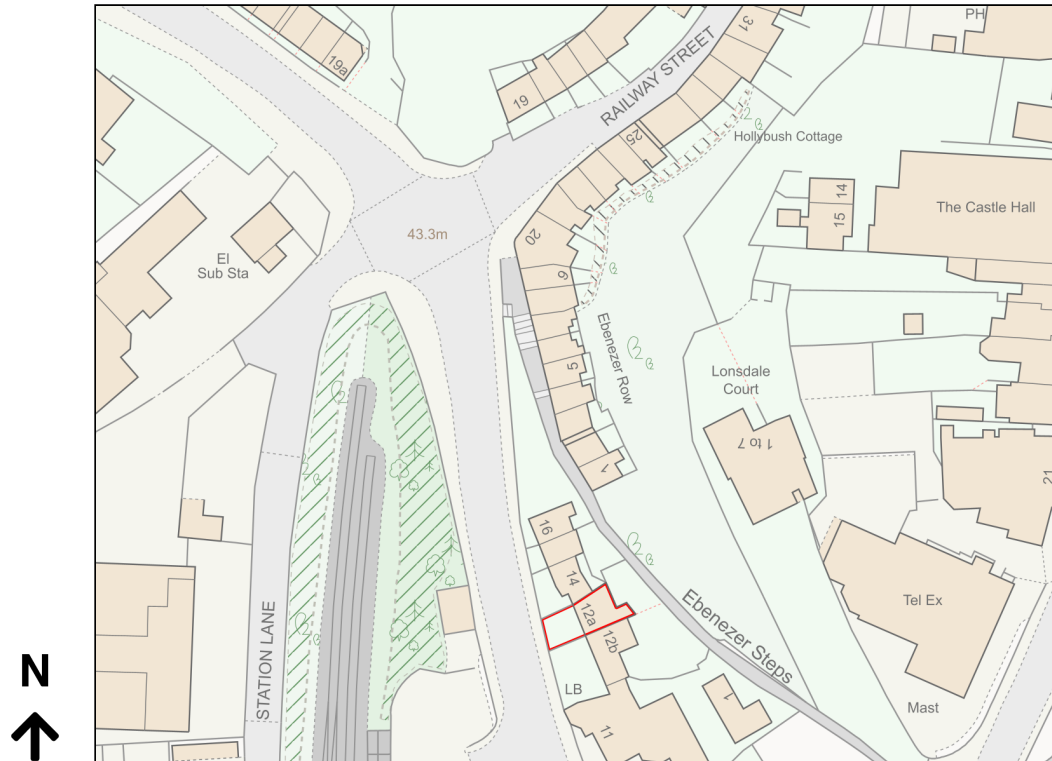

Location Plan

Site Address: 12a, Hollybush Road, Bridgnorth, WV16 4AX

Date Produced: 20-Feb-2024

Scale: 1:1250 @A4

Planning Portal Reference: PP-12823003v1