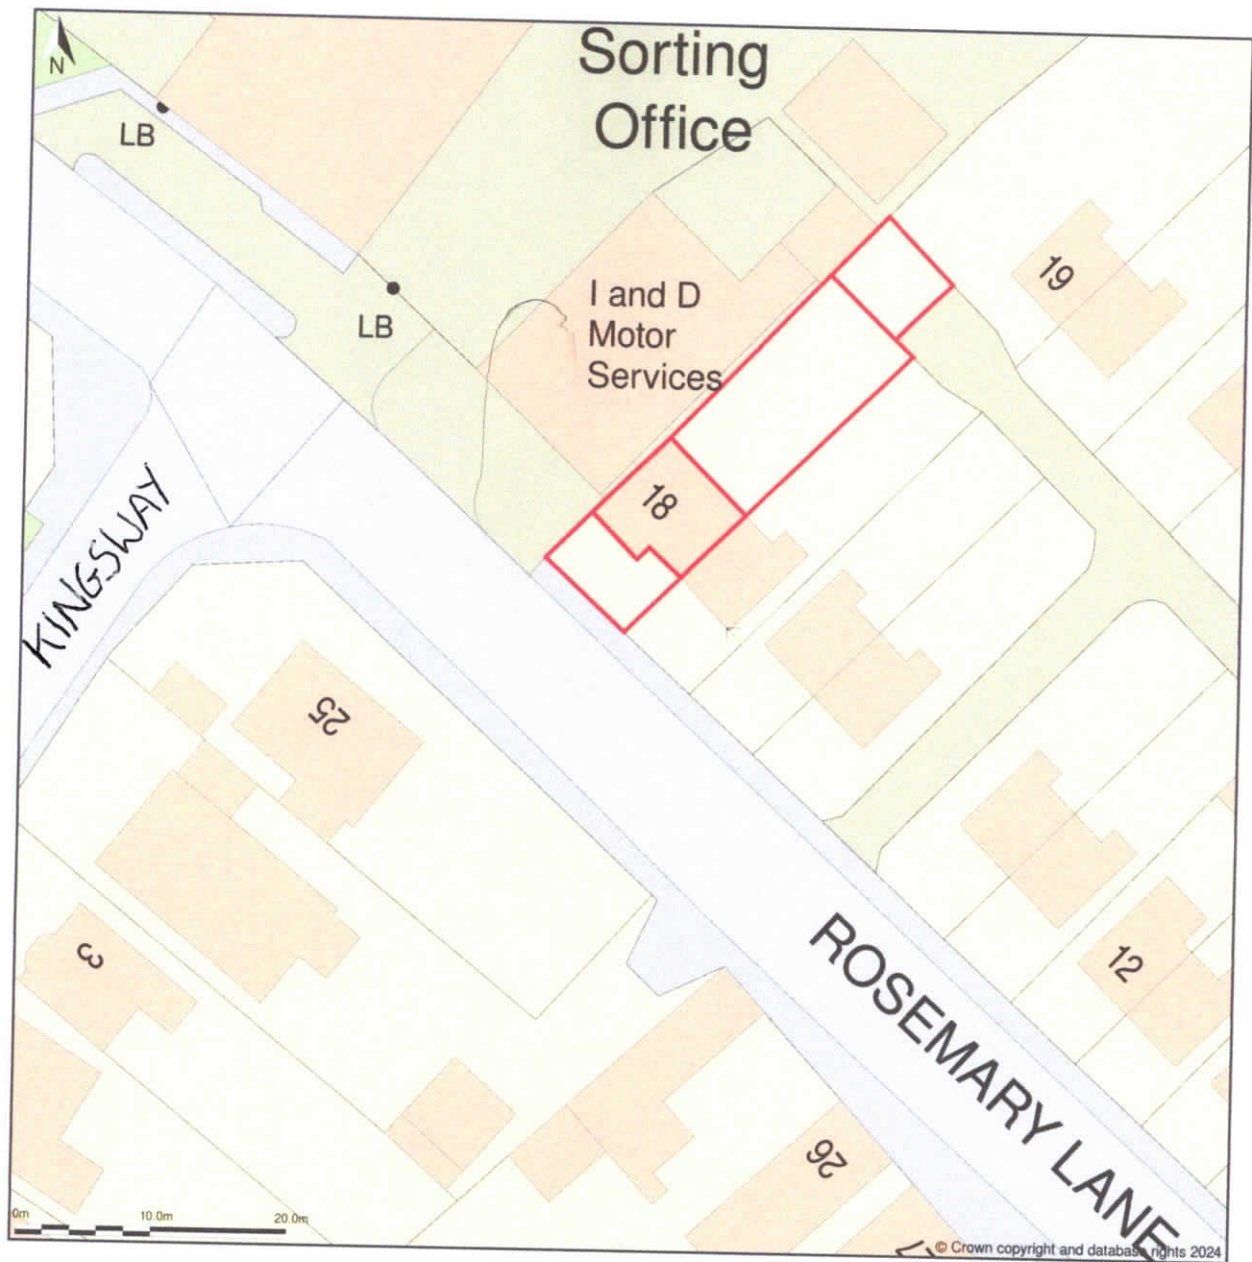

18, Rosemary Lane, Whitchurch, Shropshire, SY13 1EG

Site Plan (also called a Block Plan) shows area bounded by: 354185.8, 341121.44 354275.8, 341211.44 (at a scale of 1:500), OSGridRef: SJ54234116. The representation of a road, track or path is no evidence of a right of way. The representation of features as lines is no evidence of a property boundary.

Produced on 28th Feb 2024 from the Ordnance Survey National Geographic Database and incorporating surveyed revision available at this date. Reproduction in whole or part is prohibited without the prior permission of Ordnance Survey. © Crown copyright 2024. Supplied by [www.buyaplan.co.uk](http://www.buyaplan.co.uk) a licensed Ordnance Survey partner (100053143). Unique plan reference: #00882581-6A43A7.