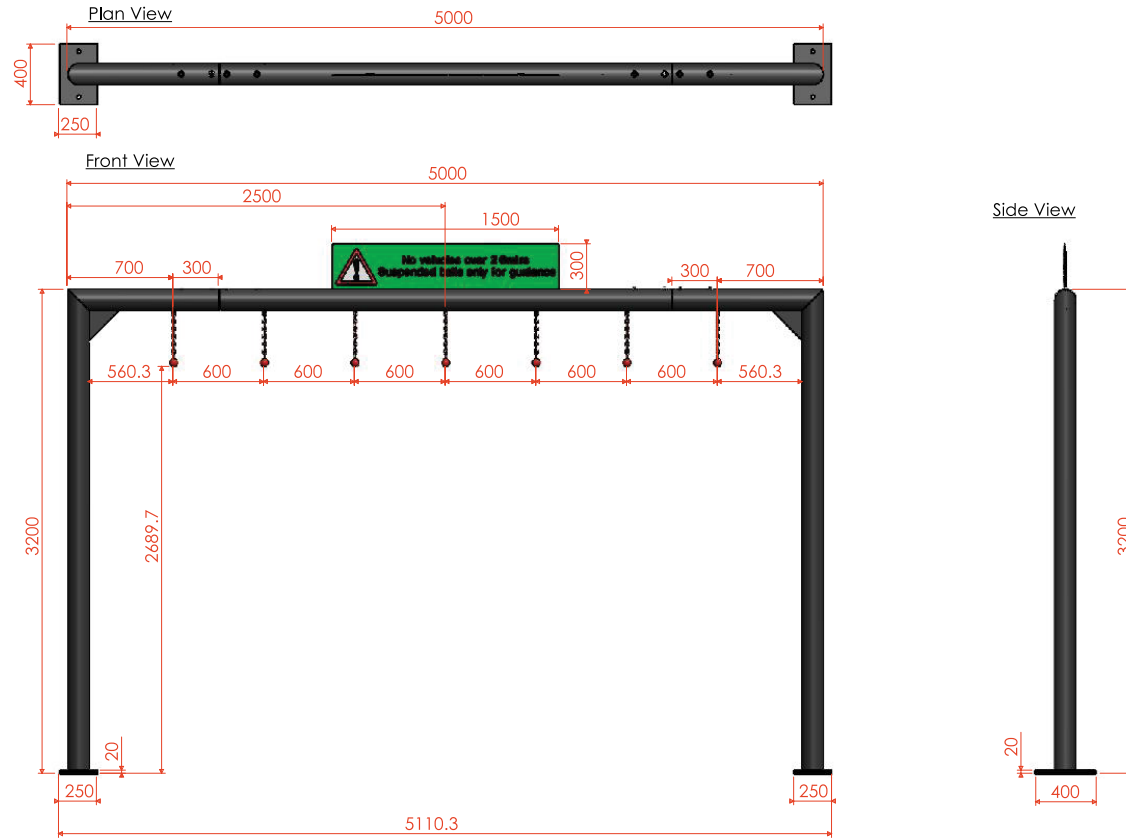

Goal Post Height Restrictor and COD/Canopy
Digital Drive Thru Lane

COD & Canopy with Double Digital Menu Board