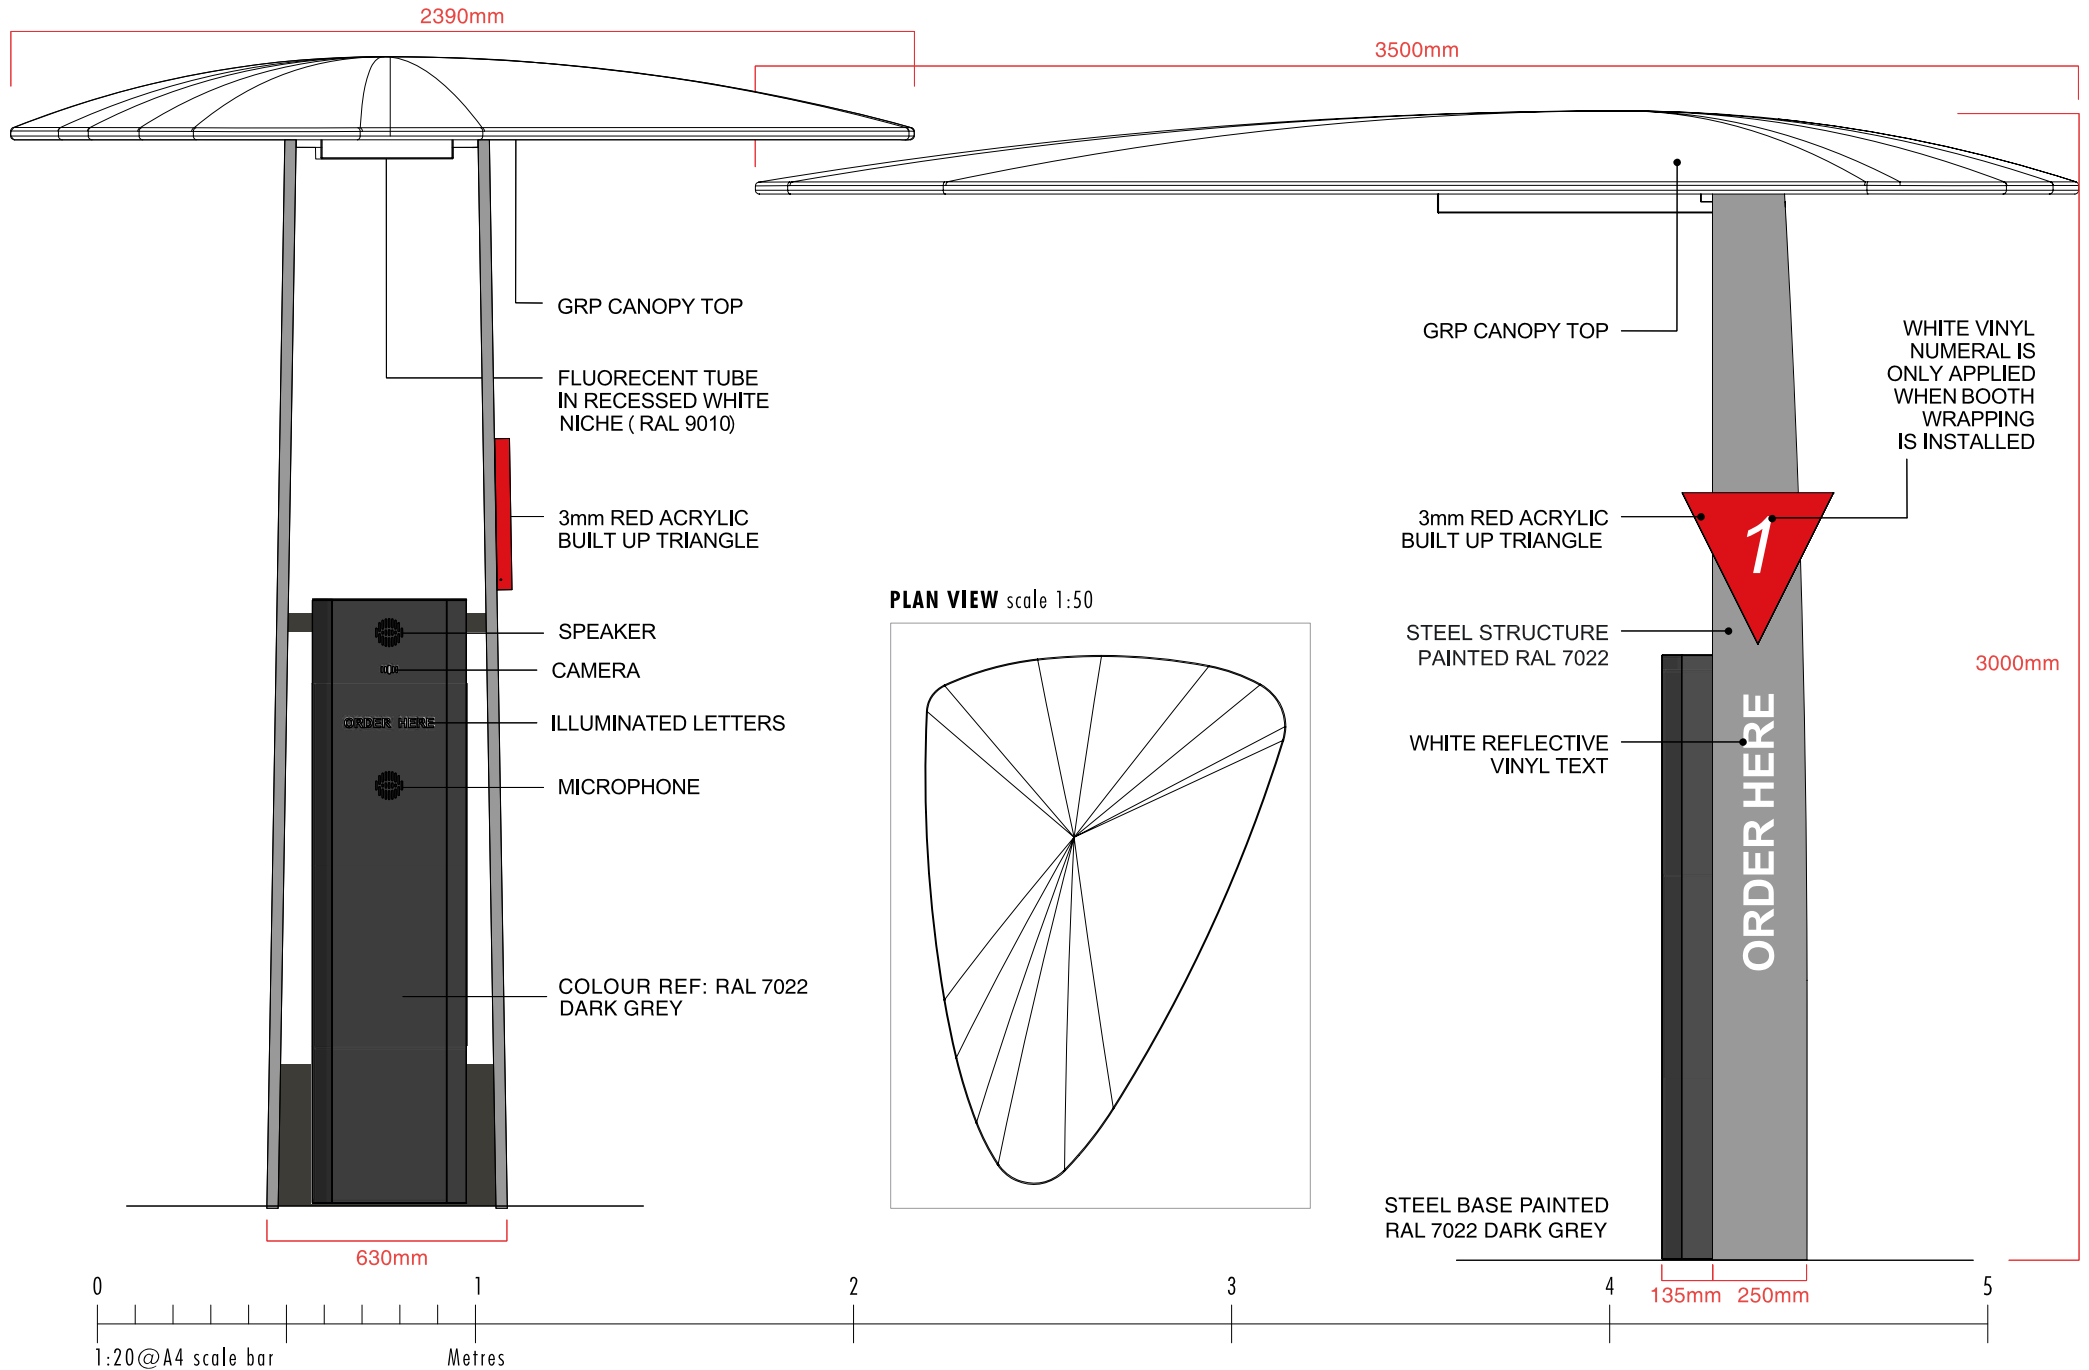

Goal Post Height Restrictor and COD/Canopy
Digital Drive Thru Lane

COD & Canopy with Double Digital Menu Board