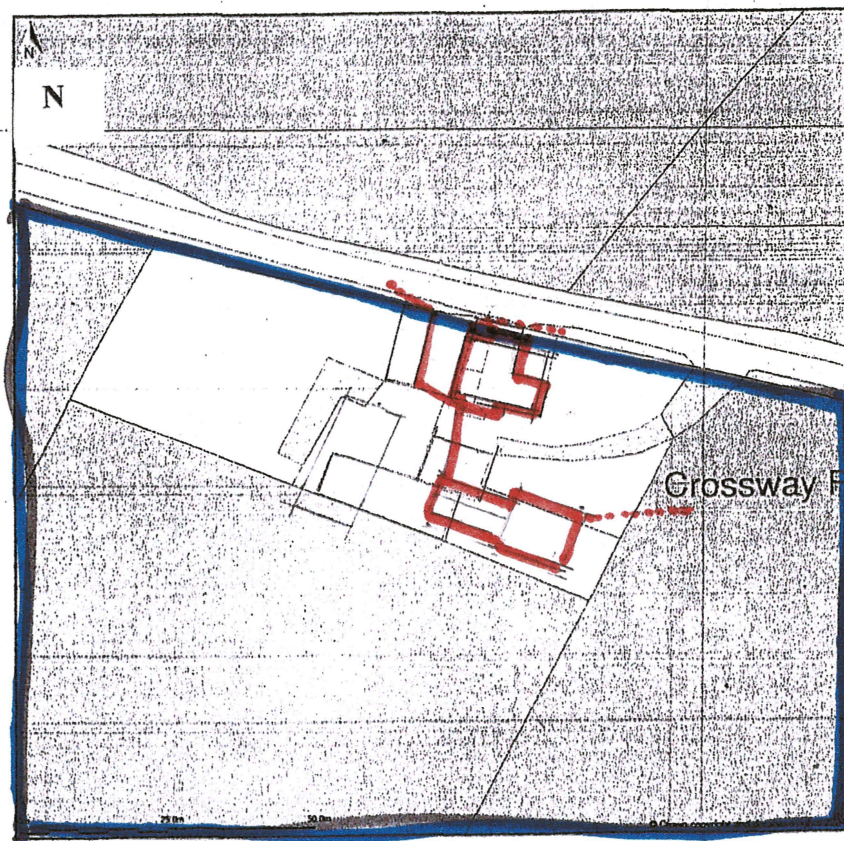

Crossways Farm, C1332 From Clyro Pitch Near Highlands Clyro To Fork Near Penycae And Ty-nesa  
Via, Clyro, Hereford, Powys, HR3 6JY

**SITE LOCATION PLAN**

**Location plan with red line area of proposed dwelling on site, within the Blue line.**

**Planning ref 24/0049/FUL  
Drwg No CB9A (1A)  
Scale 1:1250  
Date 24<sup>th</sup> Feb 2024.  
E M J**