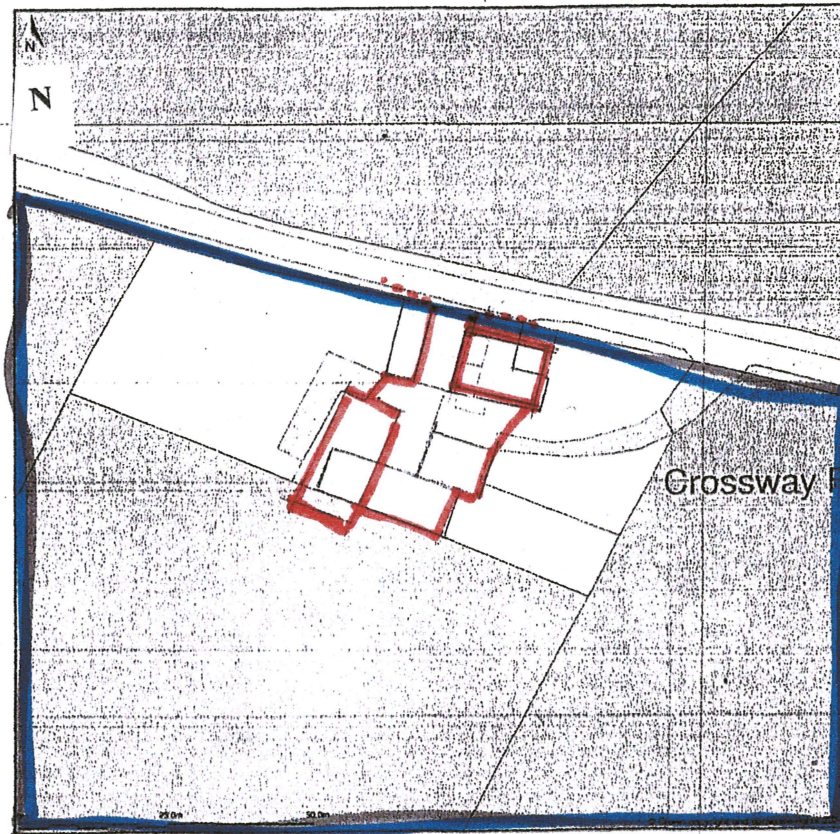

Crossways Farm, C1332 From Clyro Pitch Near Highlands Clyro To Fork Near Penycae And Ty-nesa
Via, Clyro, Hereford, Powys, HR3 6JY

SITE LOCATION PLAN

**Location plan with red line area of proposed
Agricultural buildings on site, within the Blue line.**

**Planning ref: 24/0050/FUL
Drwg No CB9A (2A)
Scale 1:1250
Date 14th Feb 2024.
E M J**