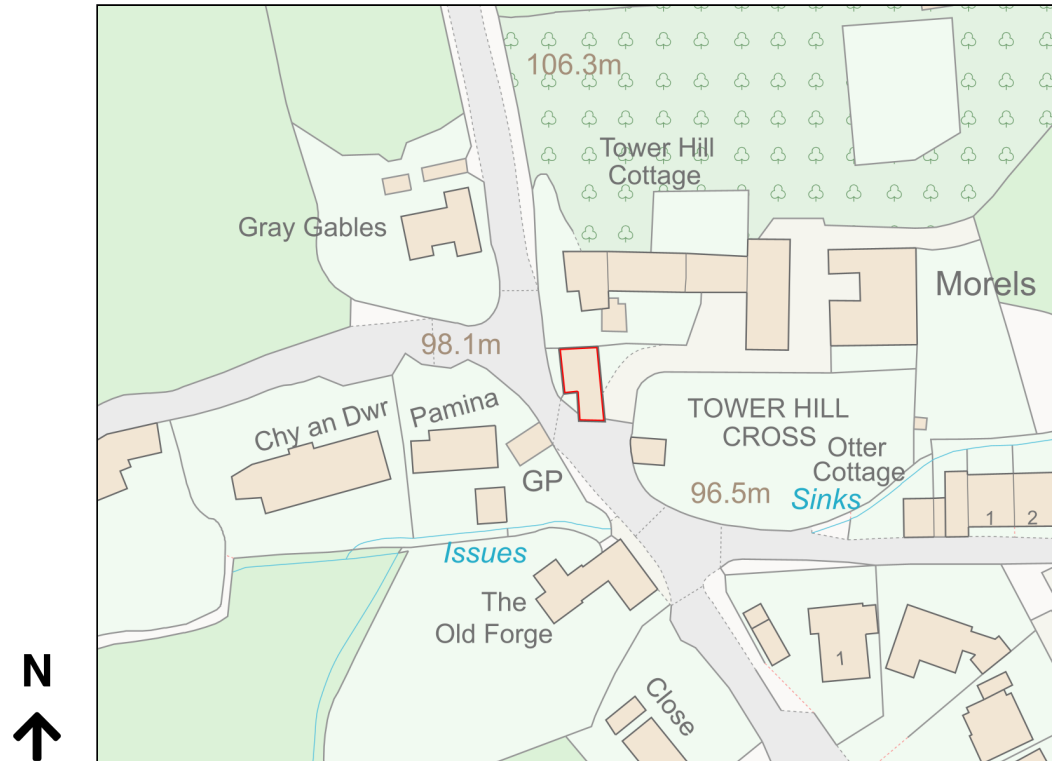

Location Plan

Site Address: Honeysuckle Cottage, Road From Tower Cross To Waterhouse Cross, Cheriton Fitzpaine, EX17 4JE

Date Produced: 29-Jan-2024

Scale: 1:1250 @A4

Planning Portal Reference: PP-12765448v1