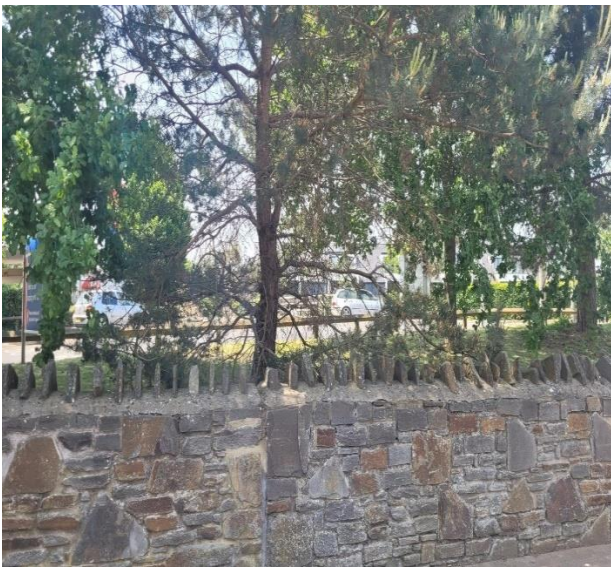

Ground Control Limited

Kingfisher House
Radford Way
Billericay
Essex CM12 0EQ

T 01277 650 697

E info@ground-control.co.uk

www.ground-control.co.uk

Tesco Nailsea Tree Works:

- 1m Clearance around exit sign

- 2 x fell to ground and stump grind

- 2 x Pines to be crowned lifted to 3m from ground

- 2 x self set trees to be felled to ground and stump grinded

- Ash trees limbs to be cut back to 1m vertically behind the curb line and Fell to red mark