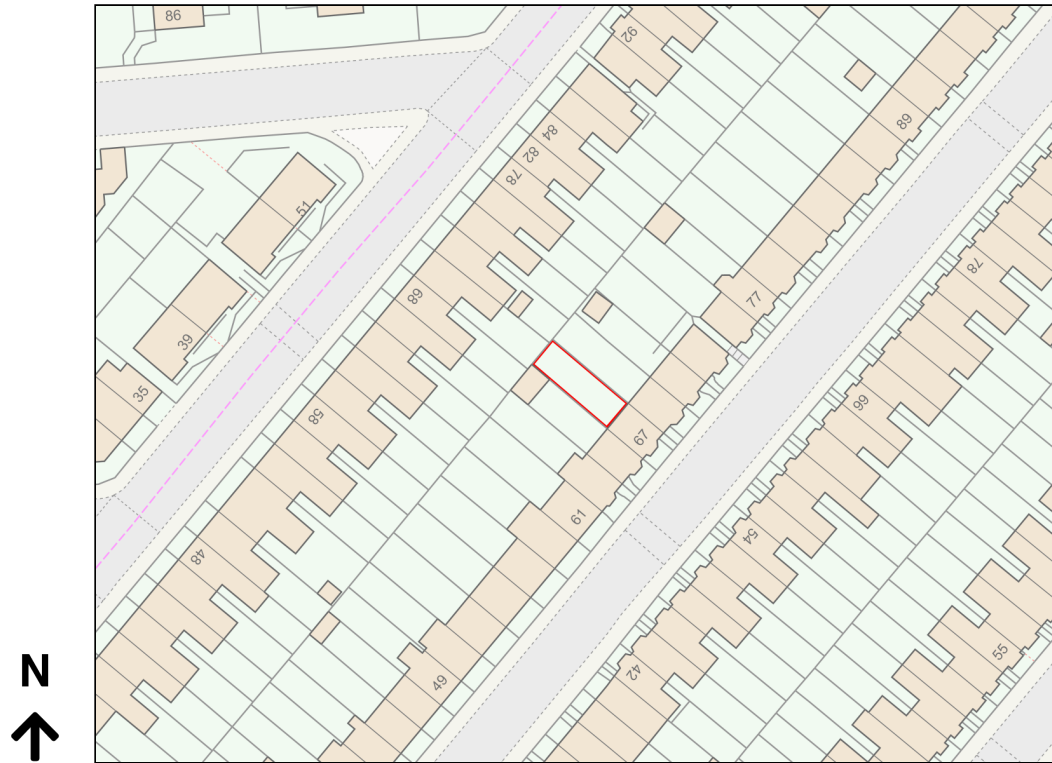

# Location Plan

Site Address: 67a, Osborne Road, Brighton, BN1 6LR

Date Produced: 16-Feb-2024

Scale: 1:1250 @A4

Planning Portal Reference: PP-12802536v1