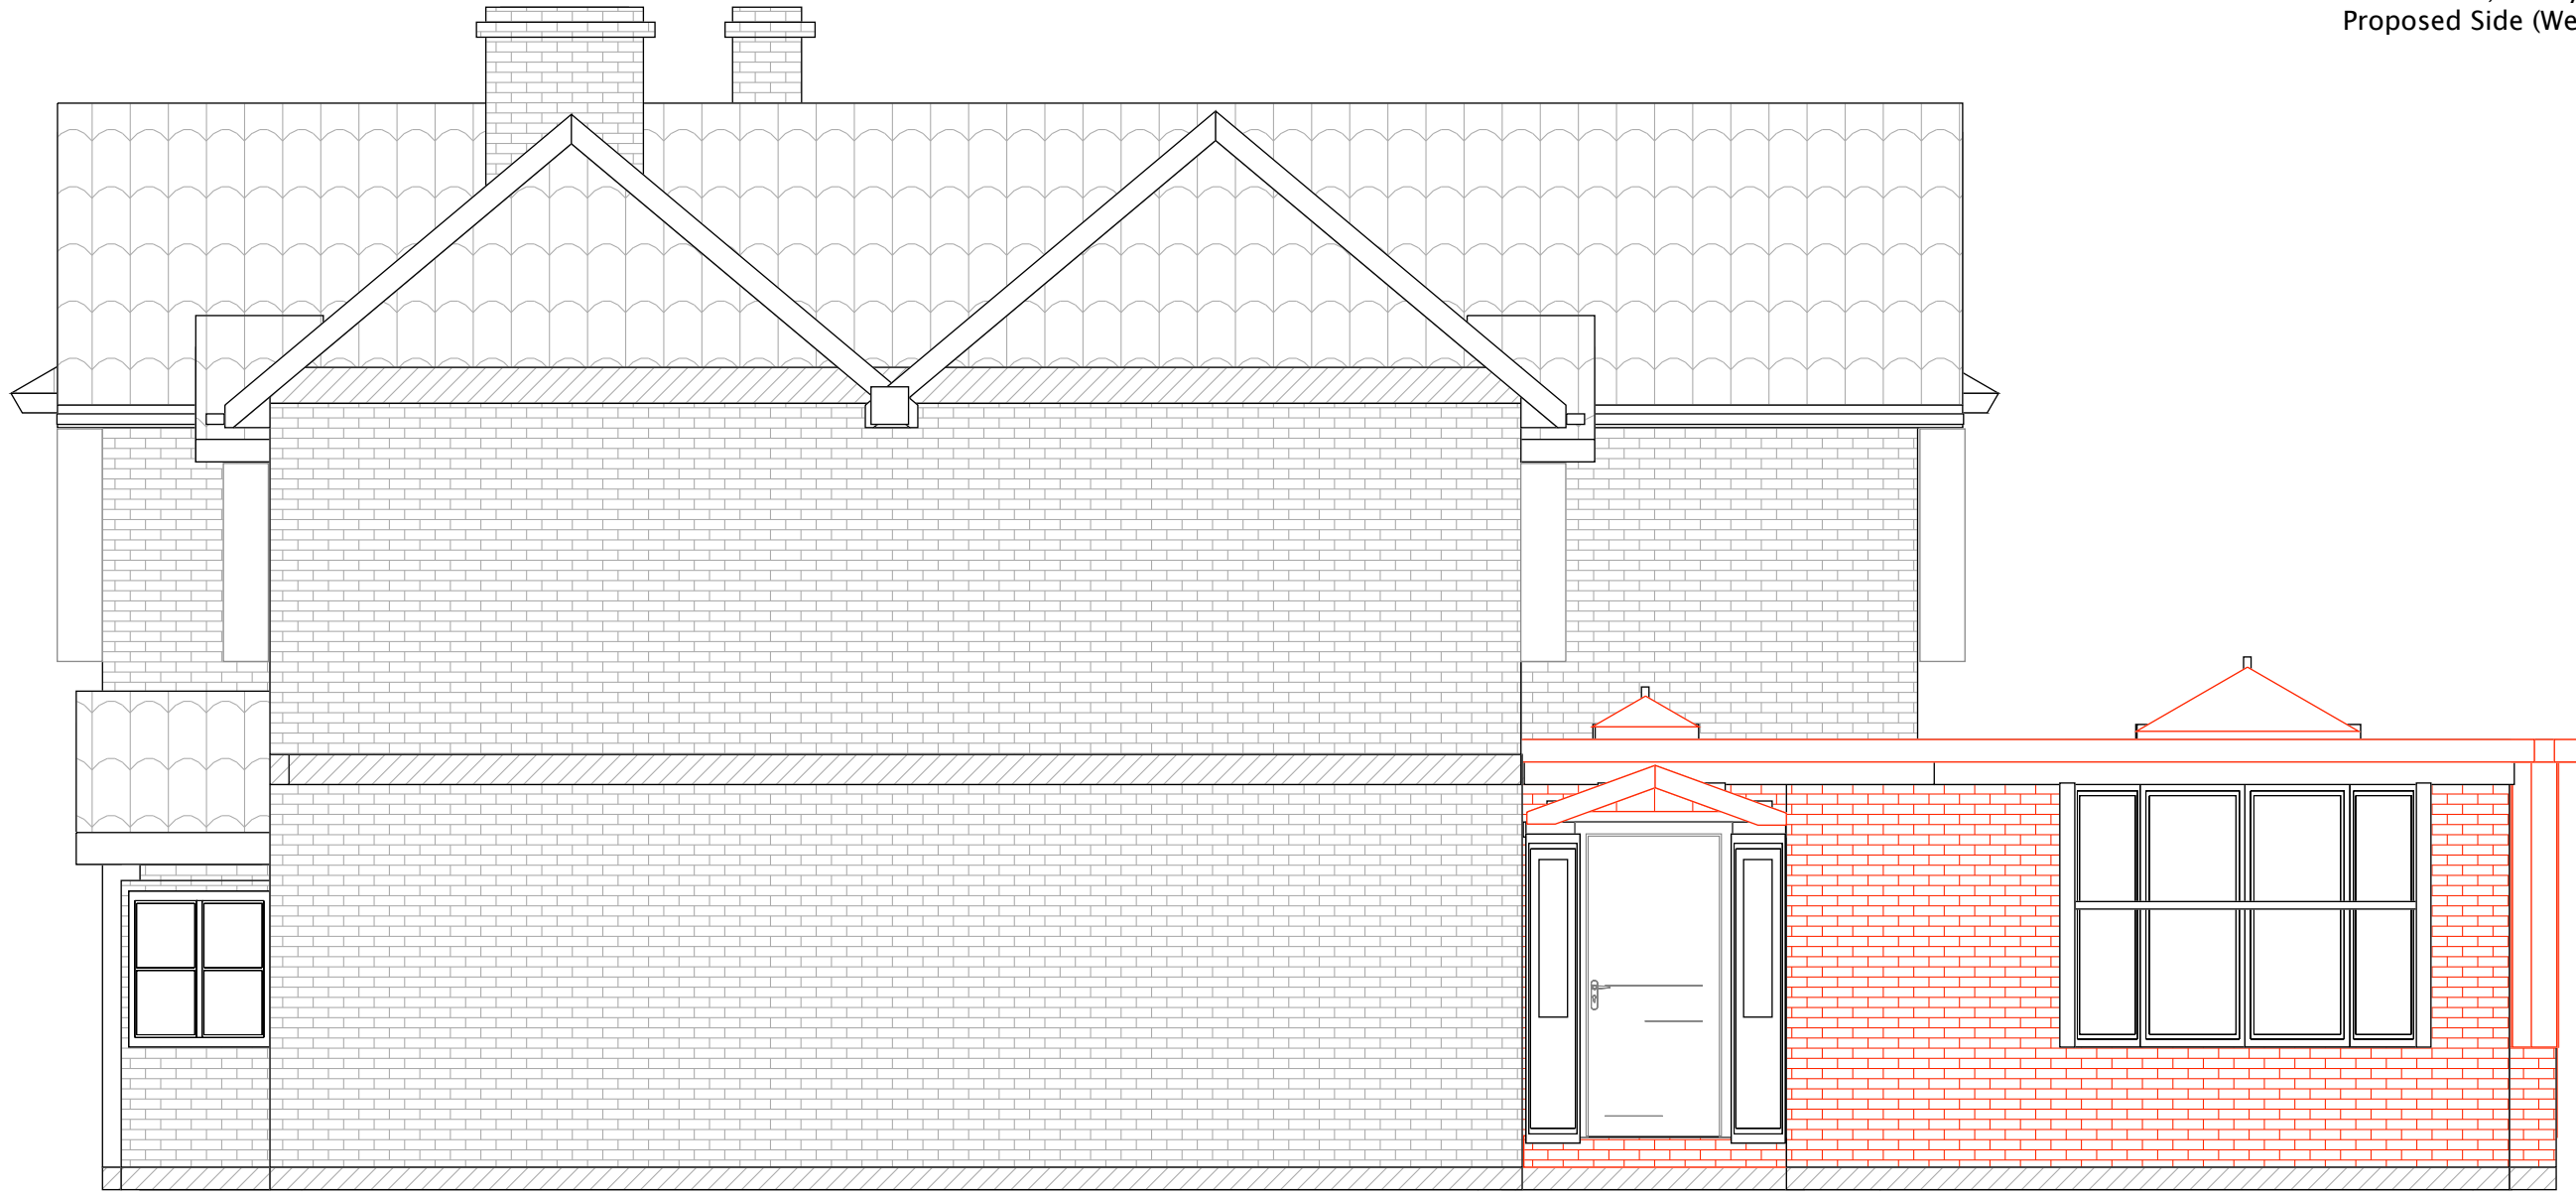

Issue 1
9 Feb 24

Heathlands, Botley Road, Shedfield, SO32 2JG
Existing Front (North) Elevation

Issue 1
9 Feb 24

Heathlands, Botley Road, Shedfield, SO32 2JG
Proposed Front (North) Elevation

Issue 1
9 Feb 24

Heathlands, Botley Road, Shedfield, SO32 2JG
Existing Side (East) Elevation

Issue 1
9 Feb 24

Heathlands, Botley Road, Shedfield, SO32 2JG
Proposed Side (East) Elevation

0.20 m | 5.75 m | 3.95 m | 6.50 m |
16.40 m

7.00 m
4.90 m

1.10 m 8.35 m 16.40 m 6.95 m

2.70 m 4.95 m 7.00 m