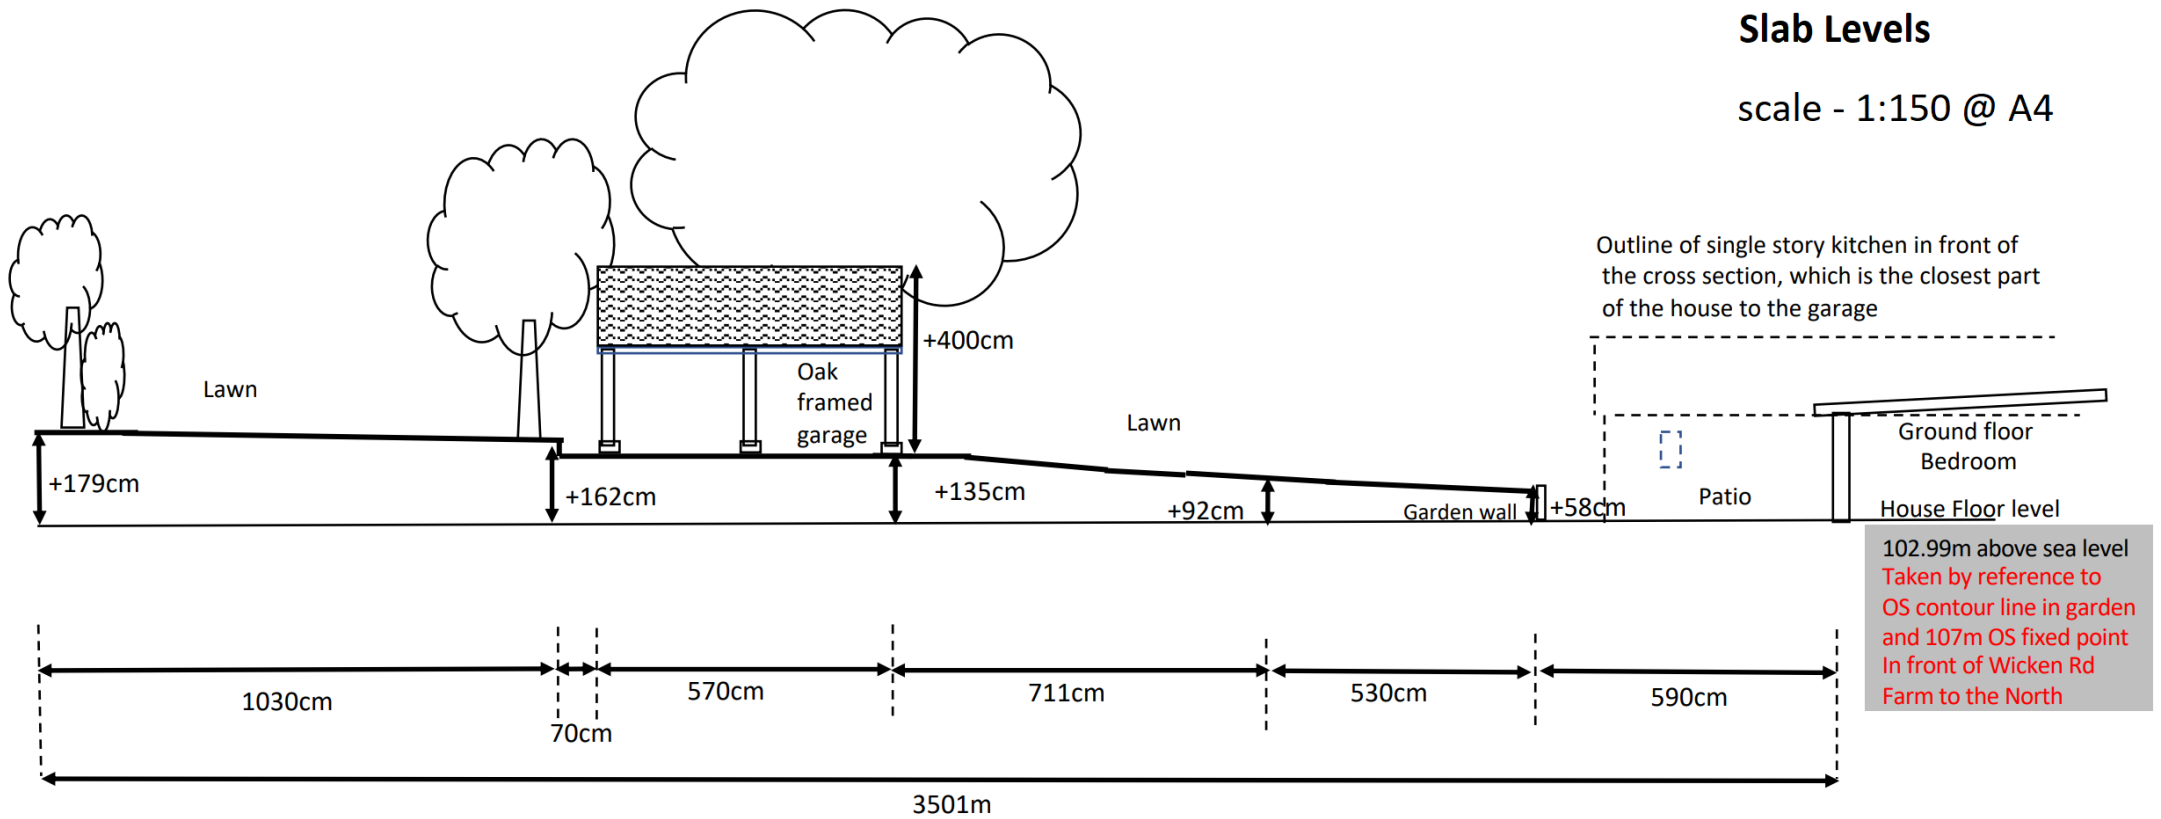

View from Wicken Road along marked cross section

Rosemount
Wicken Road
Leckhampstead
MK18 5NZ

Slab Levels

scale - 1:150 @ A4

102.99m above sea level
Taken by reference to
OS contour line in garden
and 107m OS fixed point
In front of Wicken Rd
Farm to the North