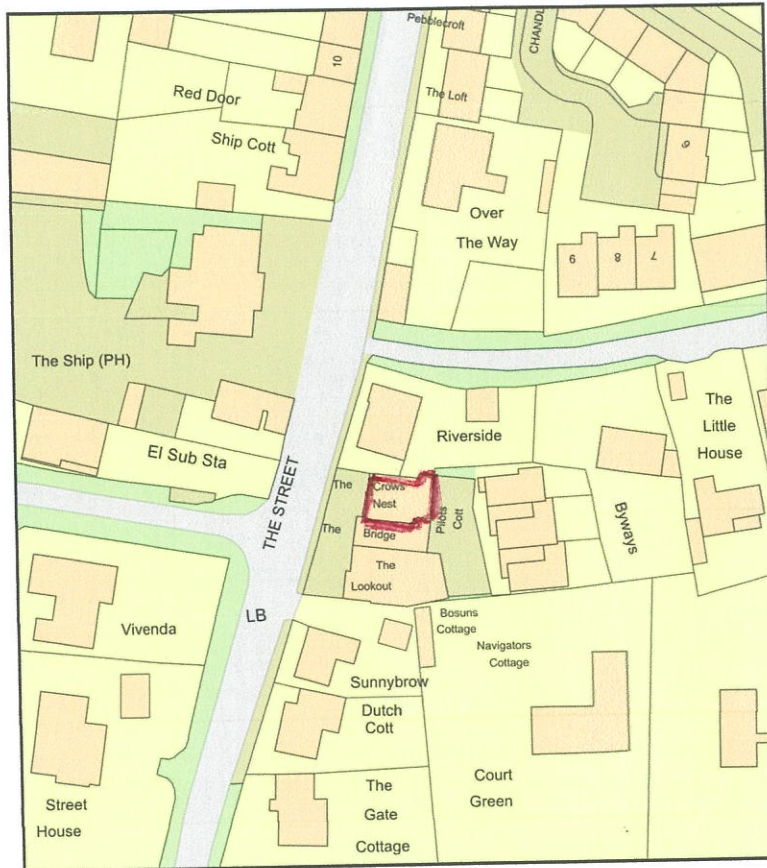

Marine Works , Itrchenor

Plan Produced for: Peter Lansdale
Date Produced: 31 Oct 2019
Plan Number/Project ID: TQRQM19304163112374
Scale: 1:1250 @ A4