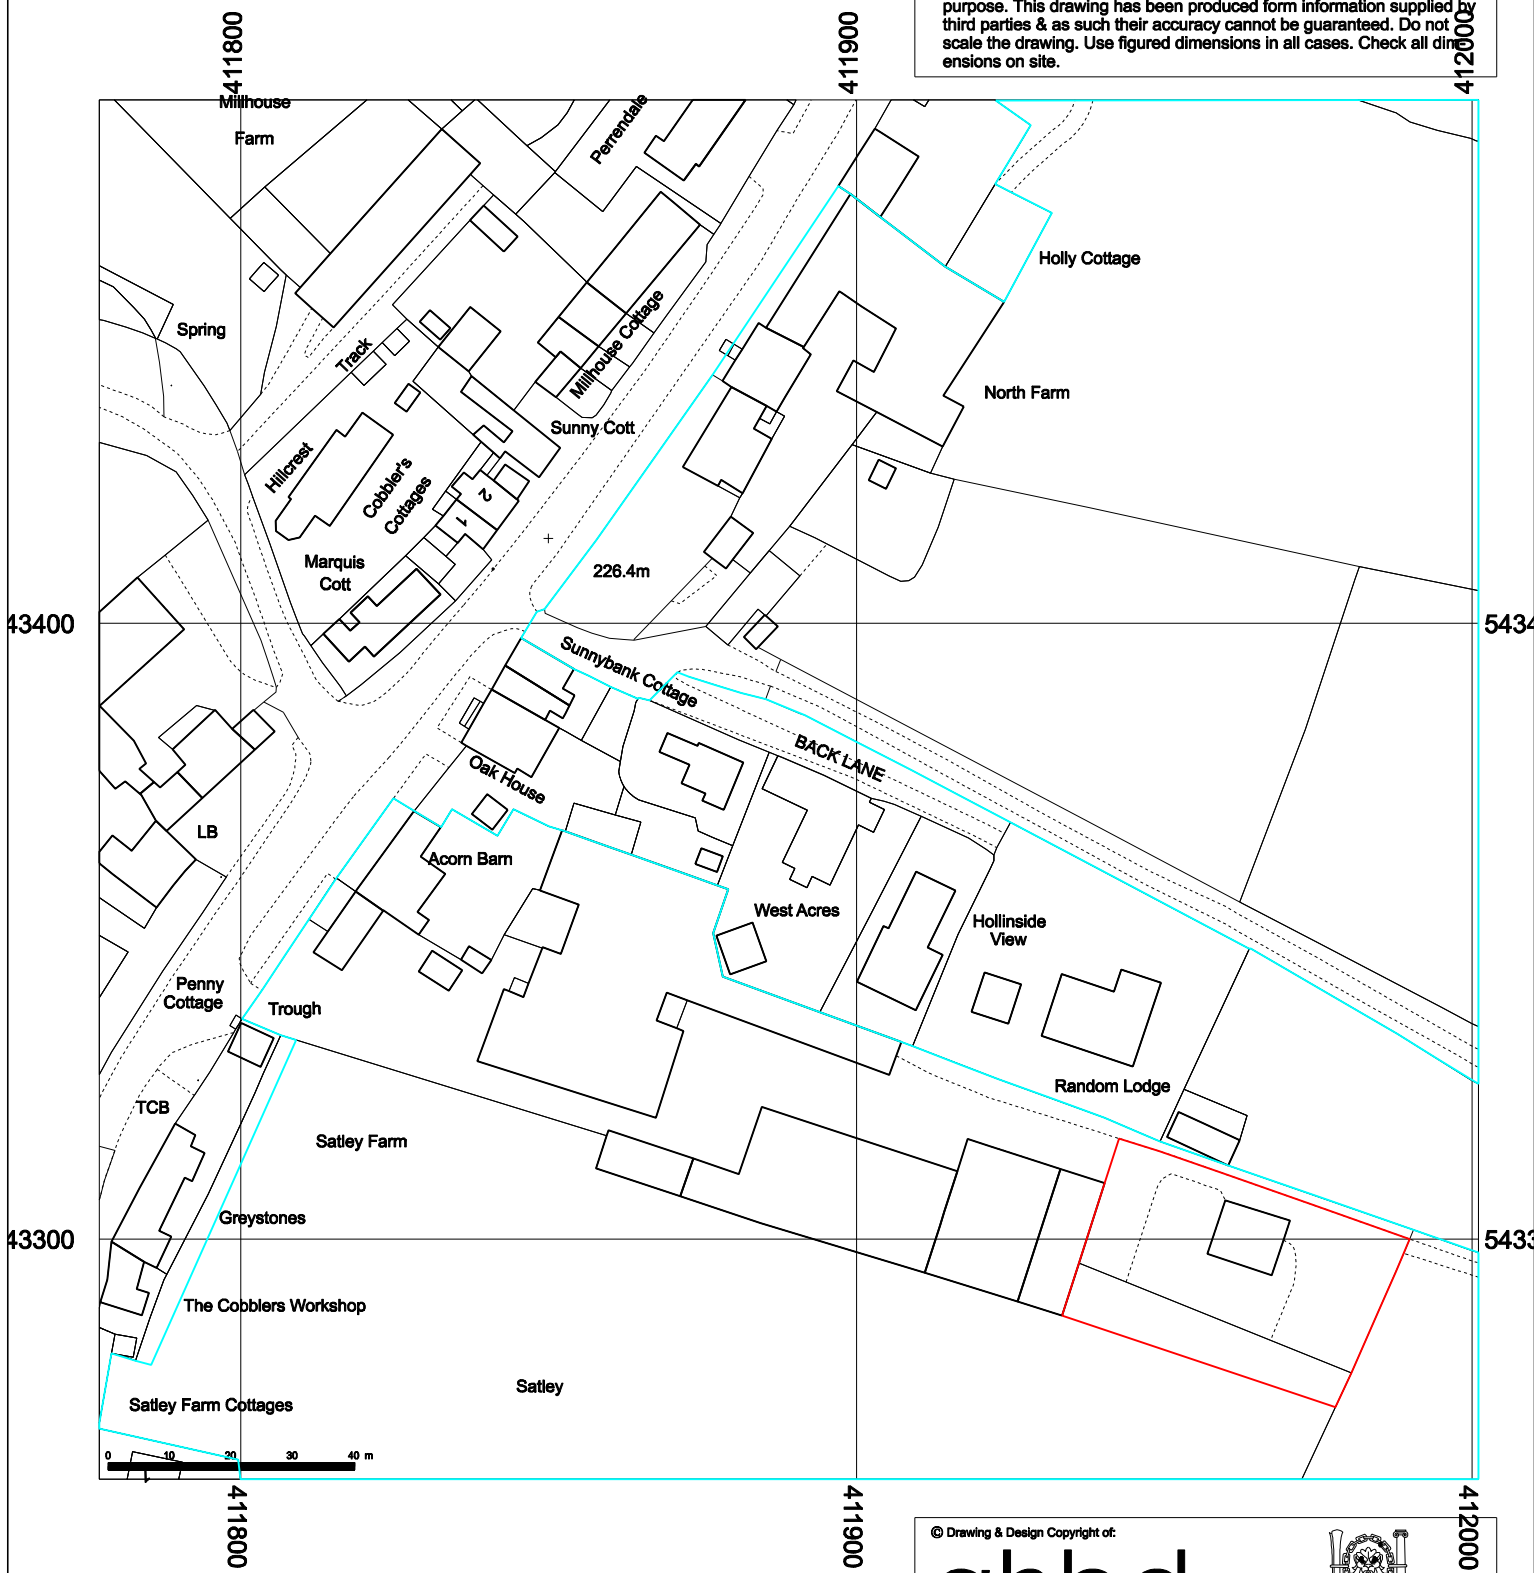

© Drawing and design copyright of GHBD Limited. This drawing has been produced for Mr D Walker for the replacement & relocation of an existing agricultural barn at Satley Farm, Satley, Bishop Auckland, Co Durham. DL13 4HT It is not intended for use by any other person for any other purpose. This drawing has been produced from information supplied by third parties & as such their accuracy cannot be guaranteed. Do not scale the drawing. Use figured dimensions in all cases. Check all dimensions on site.

Location Plan

© Drawing & Design Copyright of:

ghbd

Chartered Institute of Architectural Technologists

Telephone: 01207 693921 / 07879 065742. Email: gh@ghbd.co.uk

Job
Replacement & relocation of existing agricultural barn, Satley Farm, Satley, DL13 4HT

Drawing
Location Plan

Date Feb'24	Scale 1:1250 @ A4
----------------	----------------------

Job No. 24/21	Drawing No. 001	Revision -
------------------	--------------------	---------------