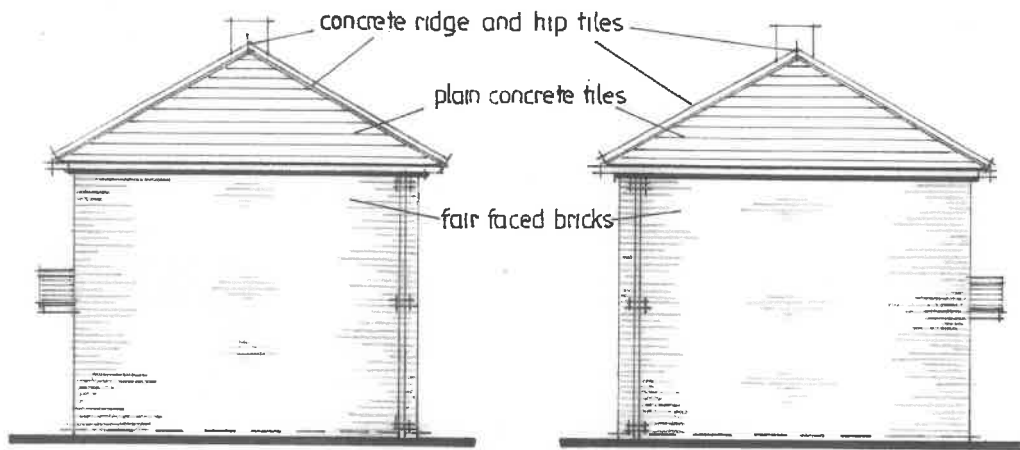

Scale: At A3

side elevation
Scale 1:100

side elevation
Scale 1:100

block plan
Scale 1:500

street scene - argyle road
Scale 1:200

DETACHED HOUSE ADJACENT TO 7 ARGYLE ROAD NEWPORT IW D2