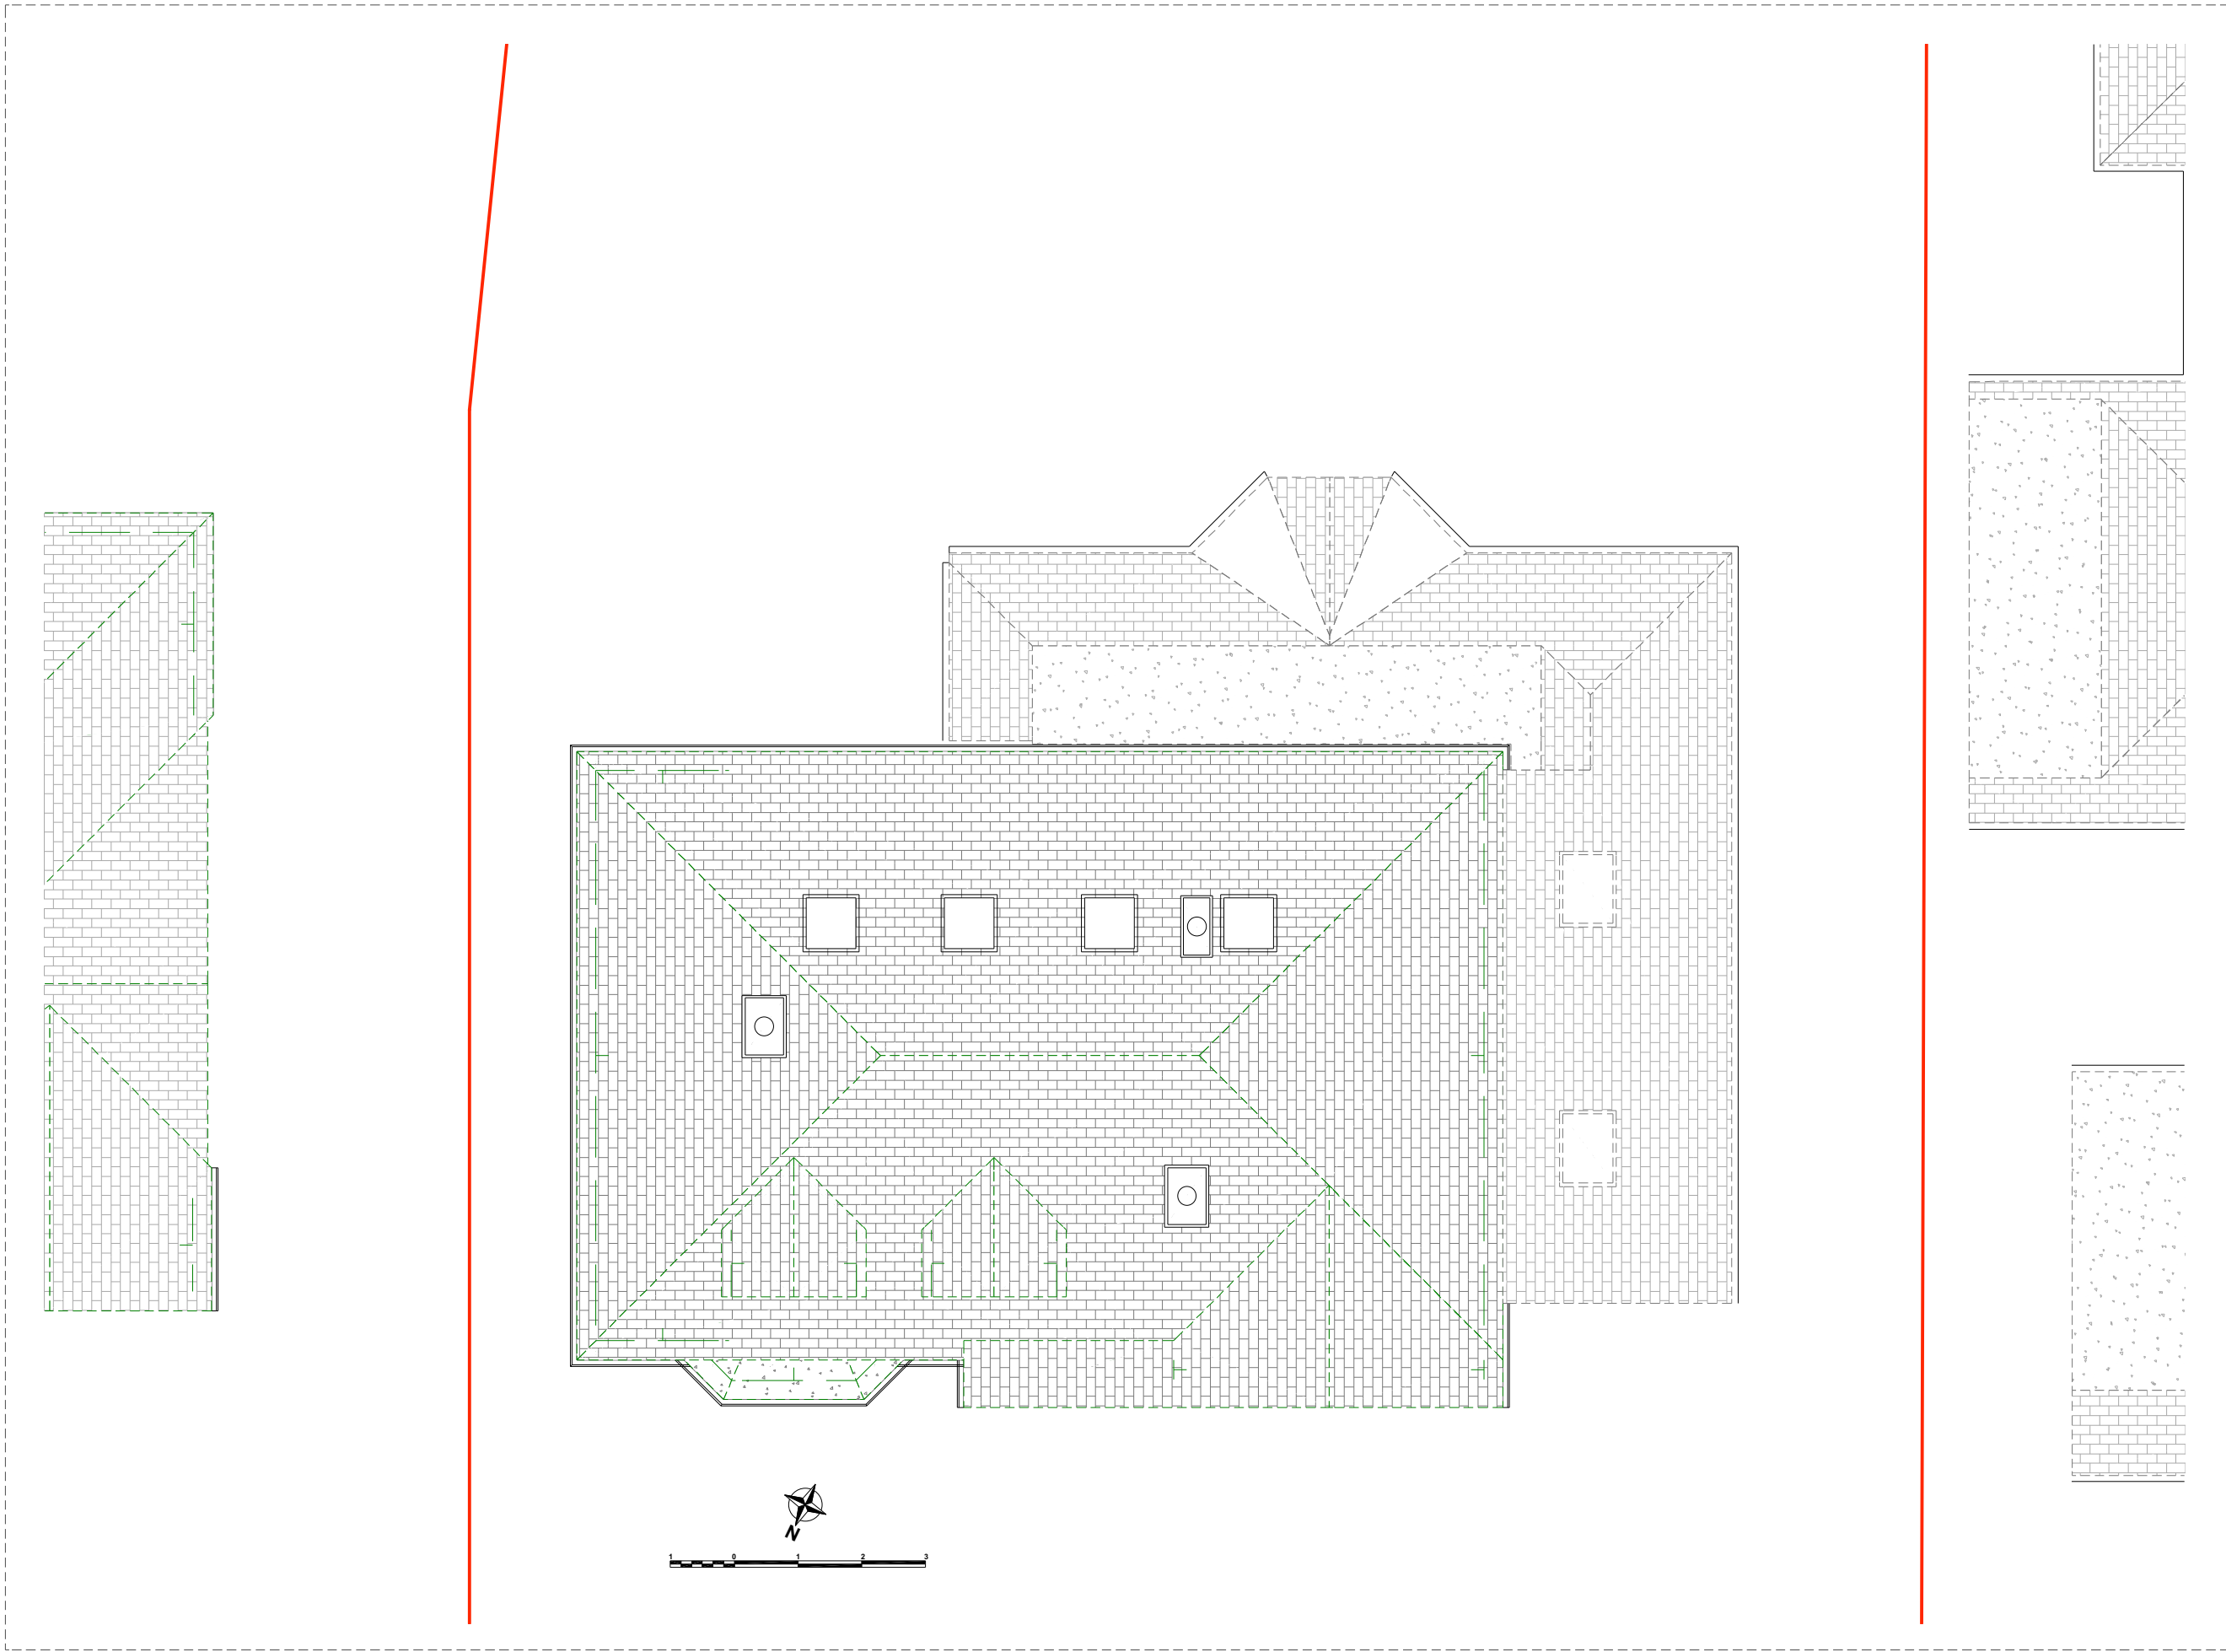

Project Title:

**Proposed works:  
11 Marlborough Avenue,  
Bromsgrove B60 2PG**

Drawing Title:

**Roof Plans**

Scale:

**1:100**

(Original sheet size = A3)

Date:

PROPOSED ROOF PLAN