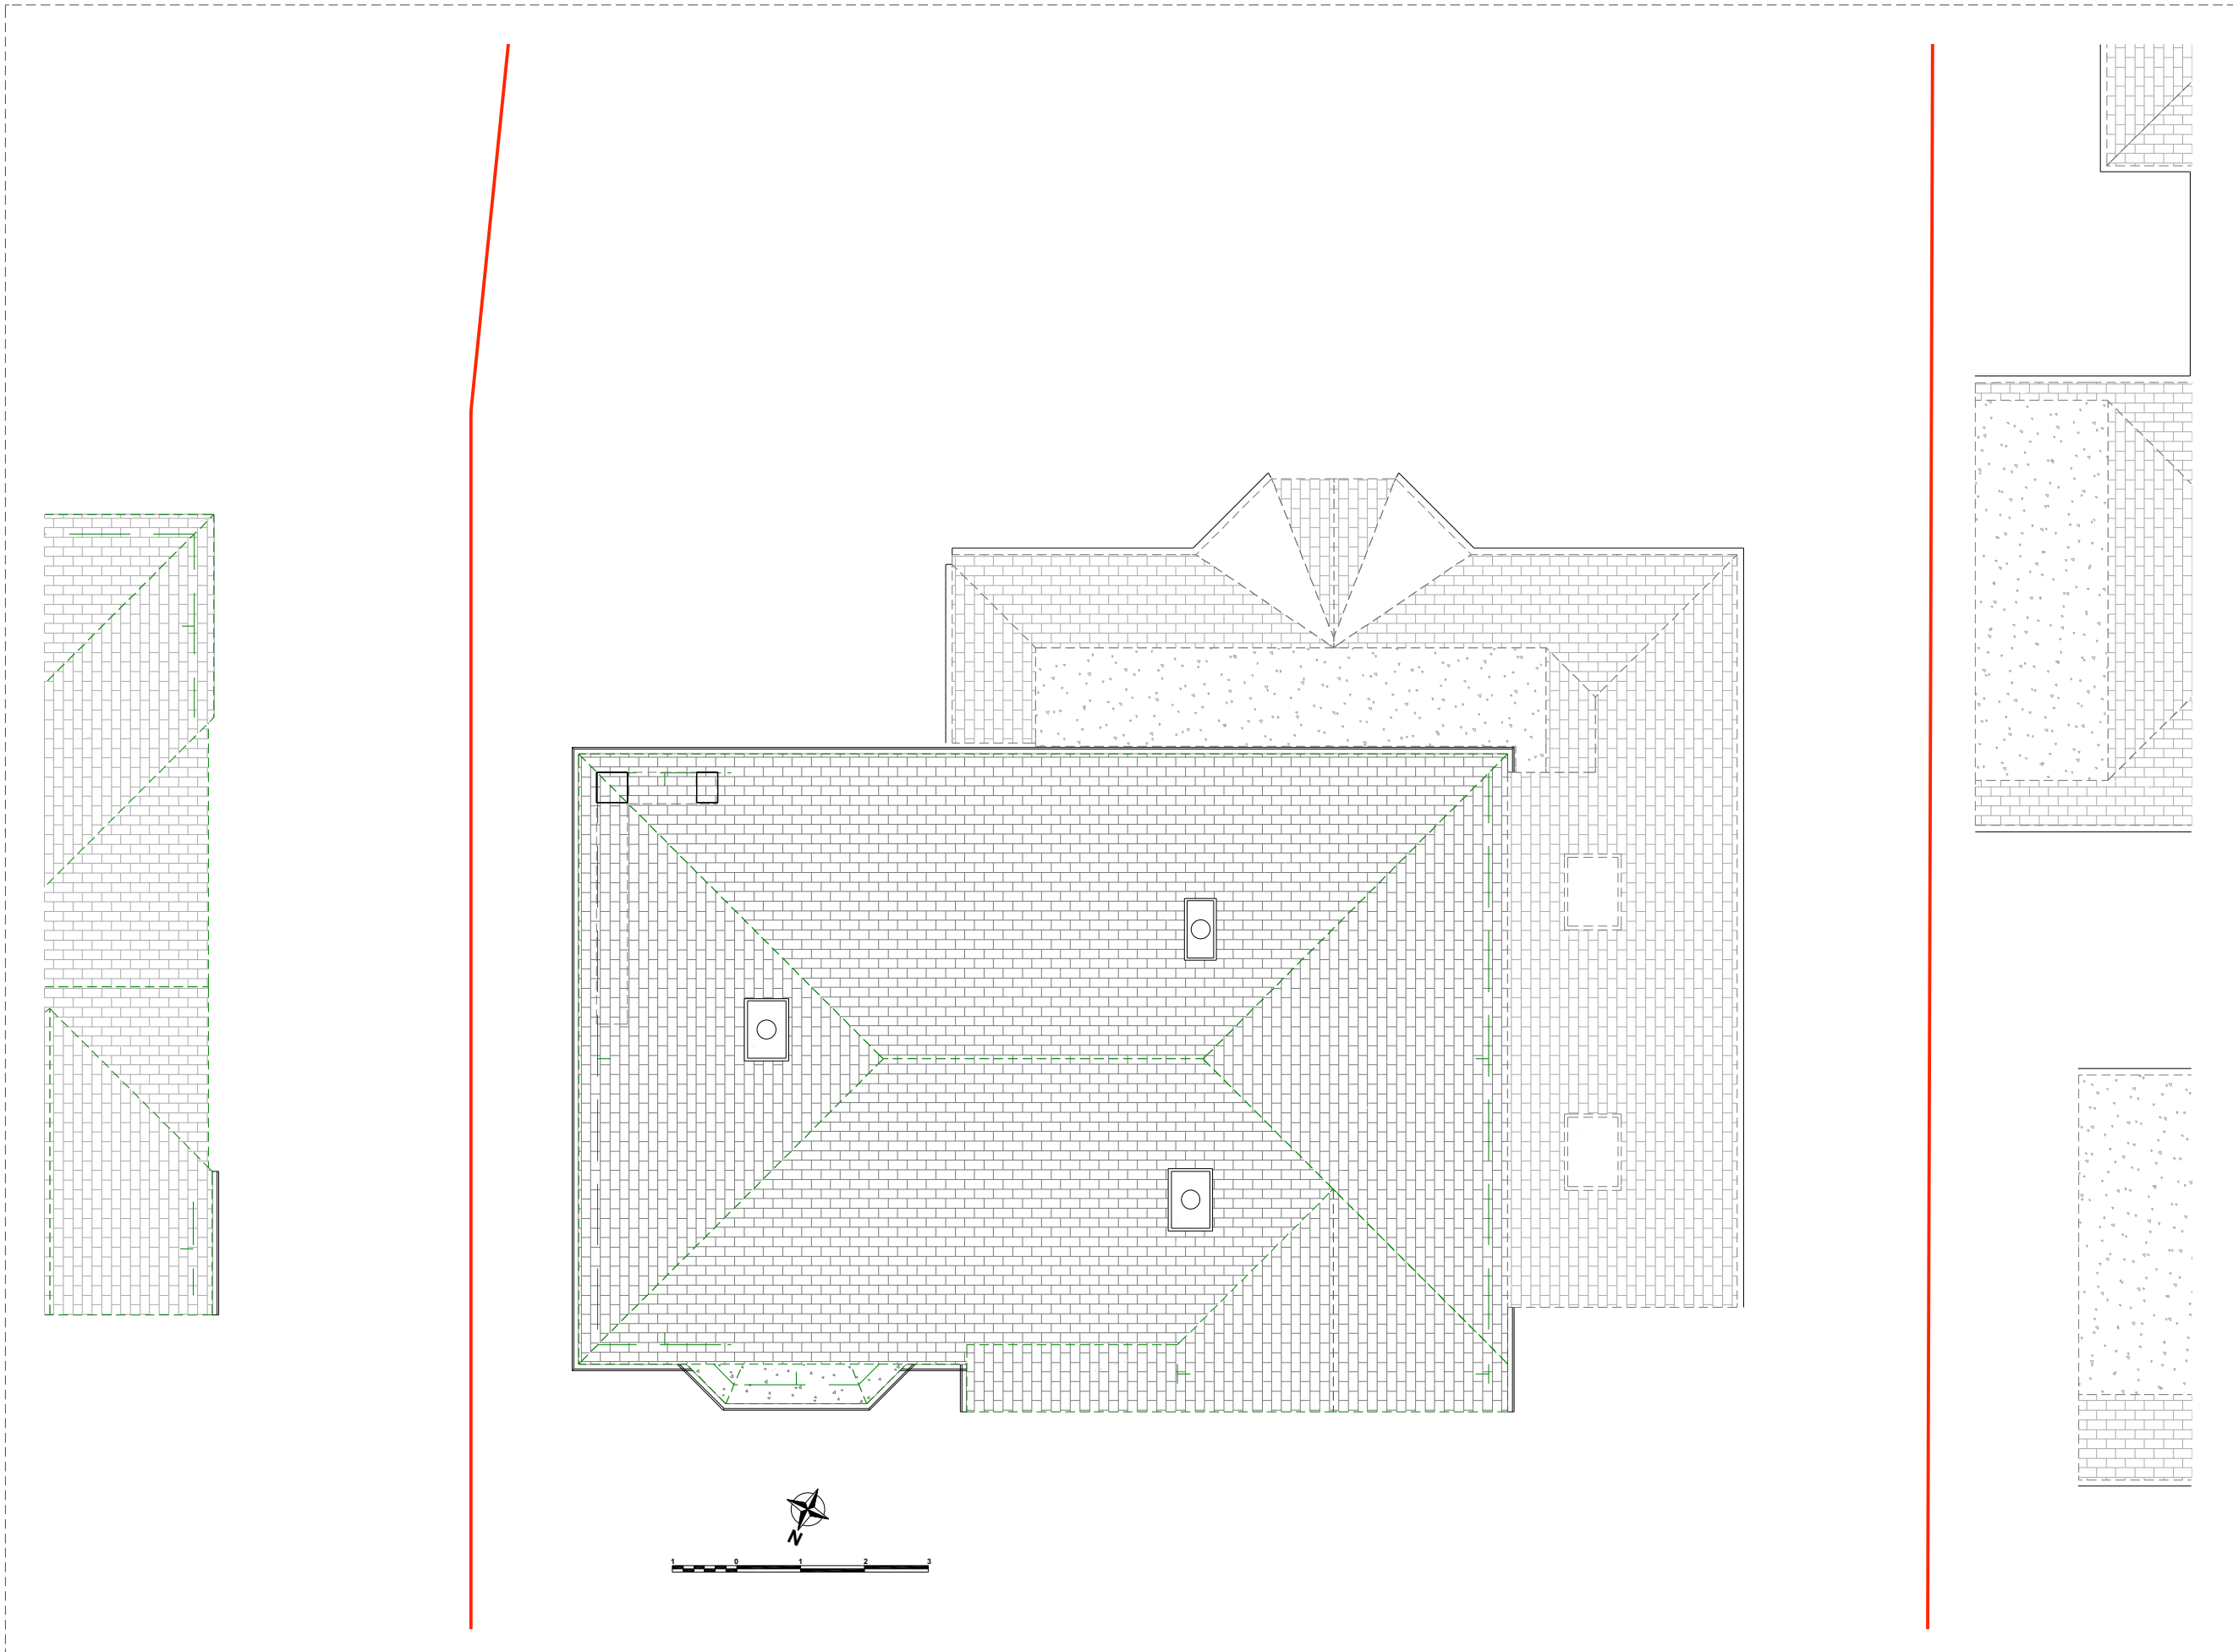

Project Title:

**Proposed works:
11 Marlborough Avenue,
Bromsgrove B60 2PG**

Drawing Title:

Roof Plans

Scale:

1:100

(Original sheet size = A3)

Date:

EXISTING ROOF PLAN