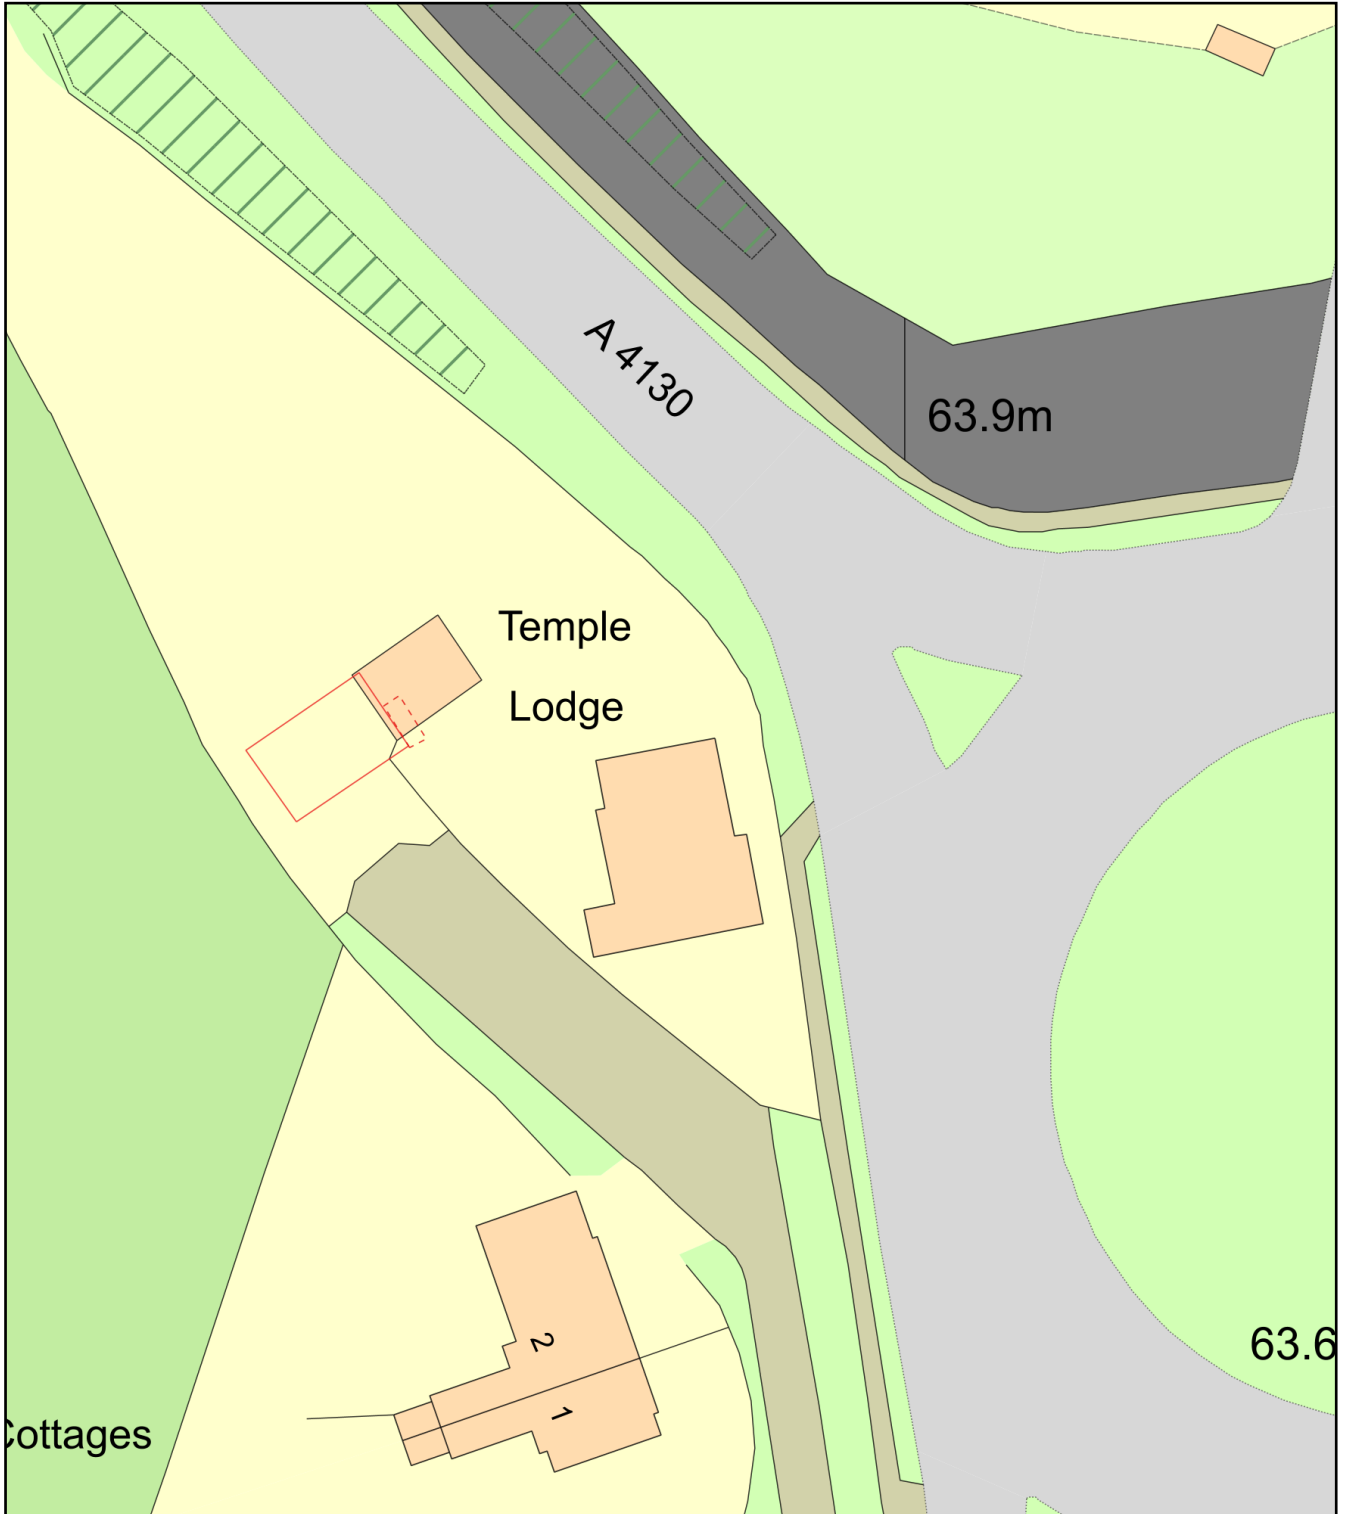

Site Plan - car port

Plan Produced for: Sarah

Date Produced: 28 Feb 2024

Plan Reference Number: TQRQM24059105724314

Scale: 1:500 @ A4