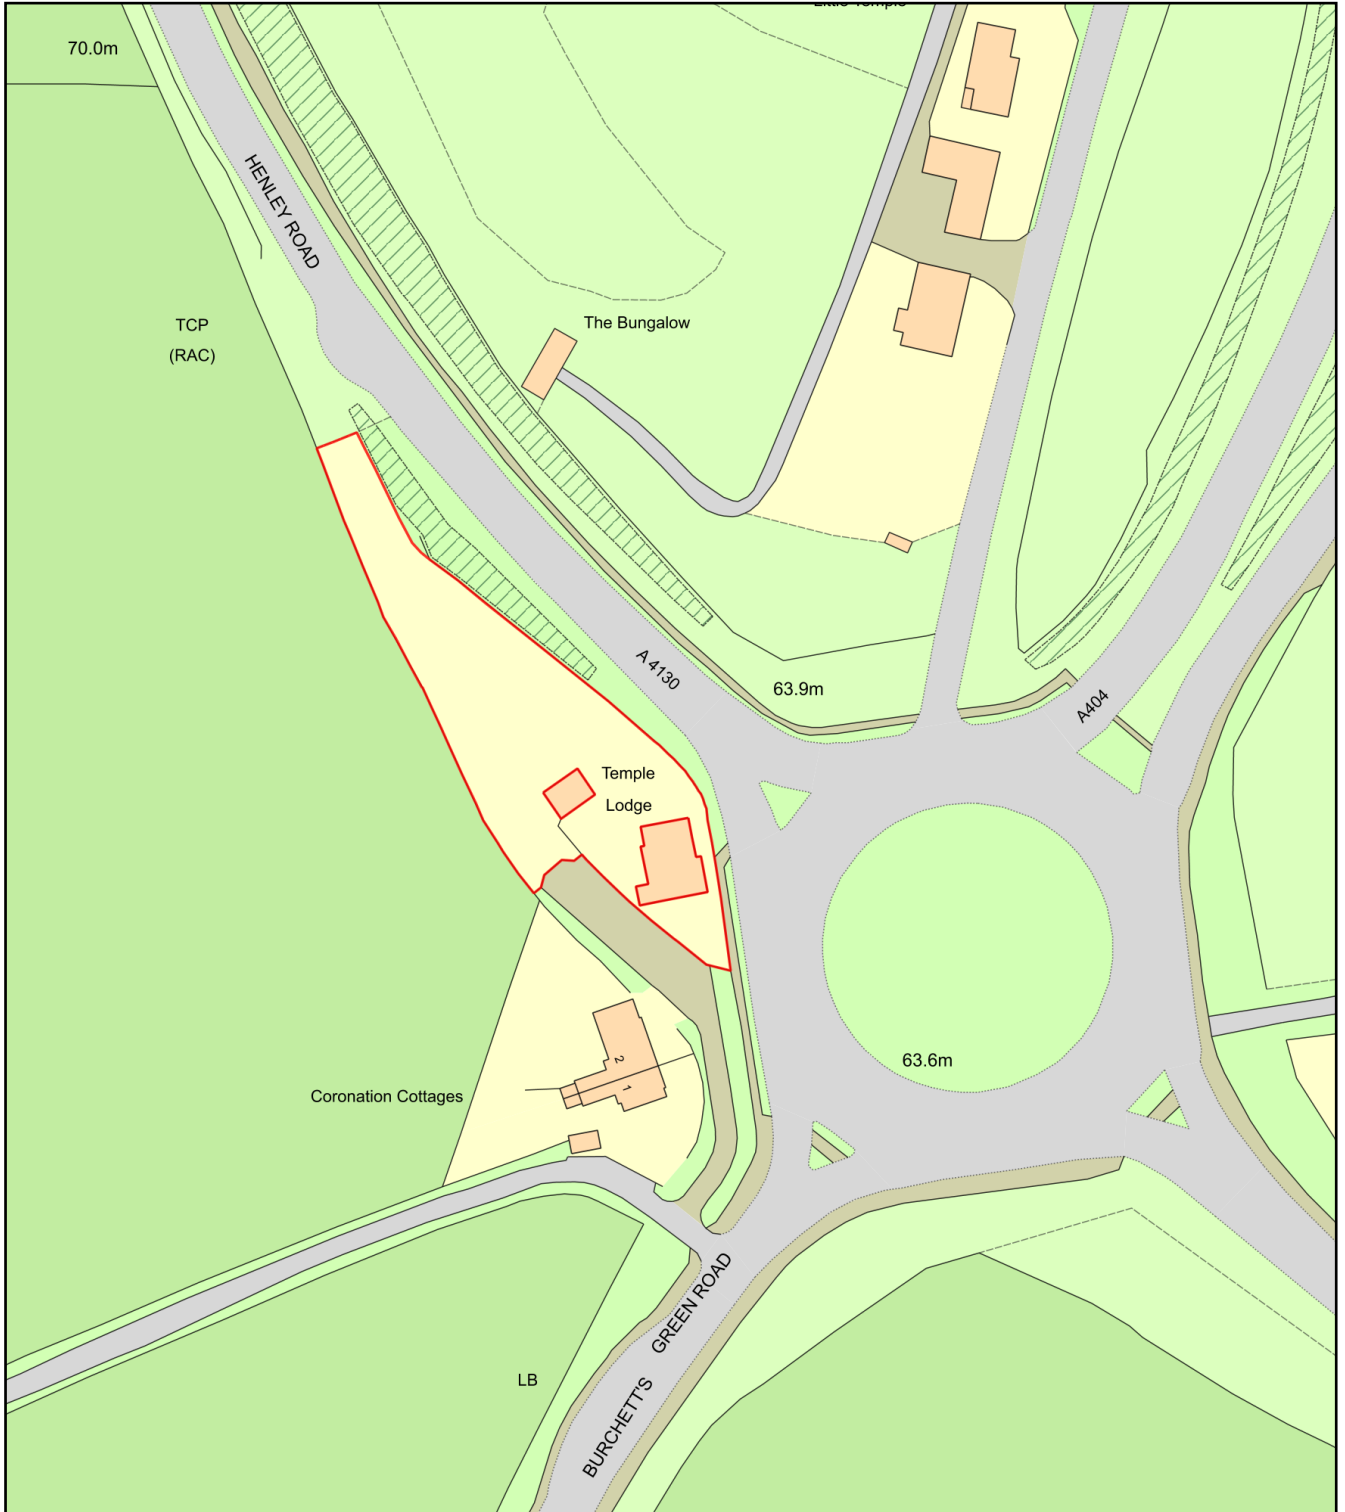

# Temple Lodge

Plan Produced for: Sarah Bartlett

Date Produced: 14 Feb 2024

Plan Reference Number: TQRQM24045131754317

Scale: 1:1250 @ A4