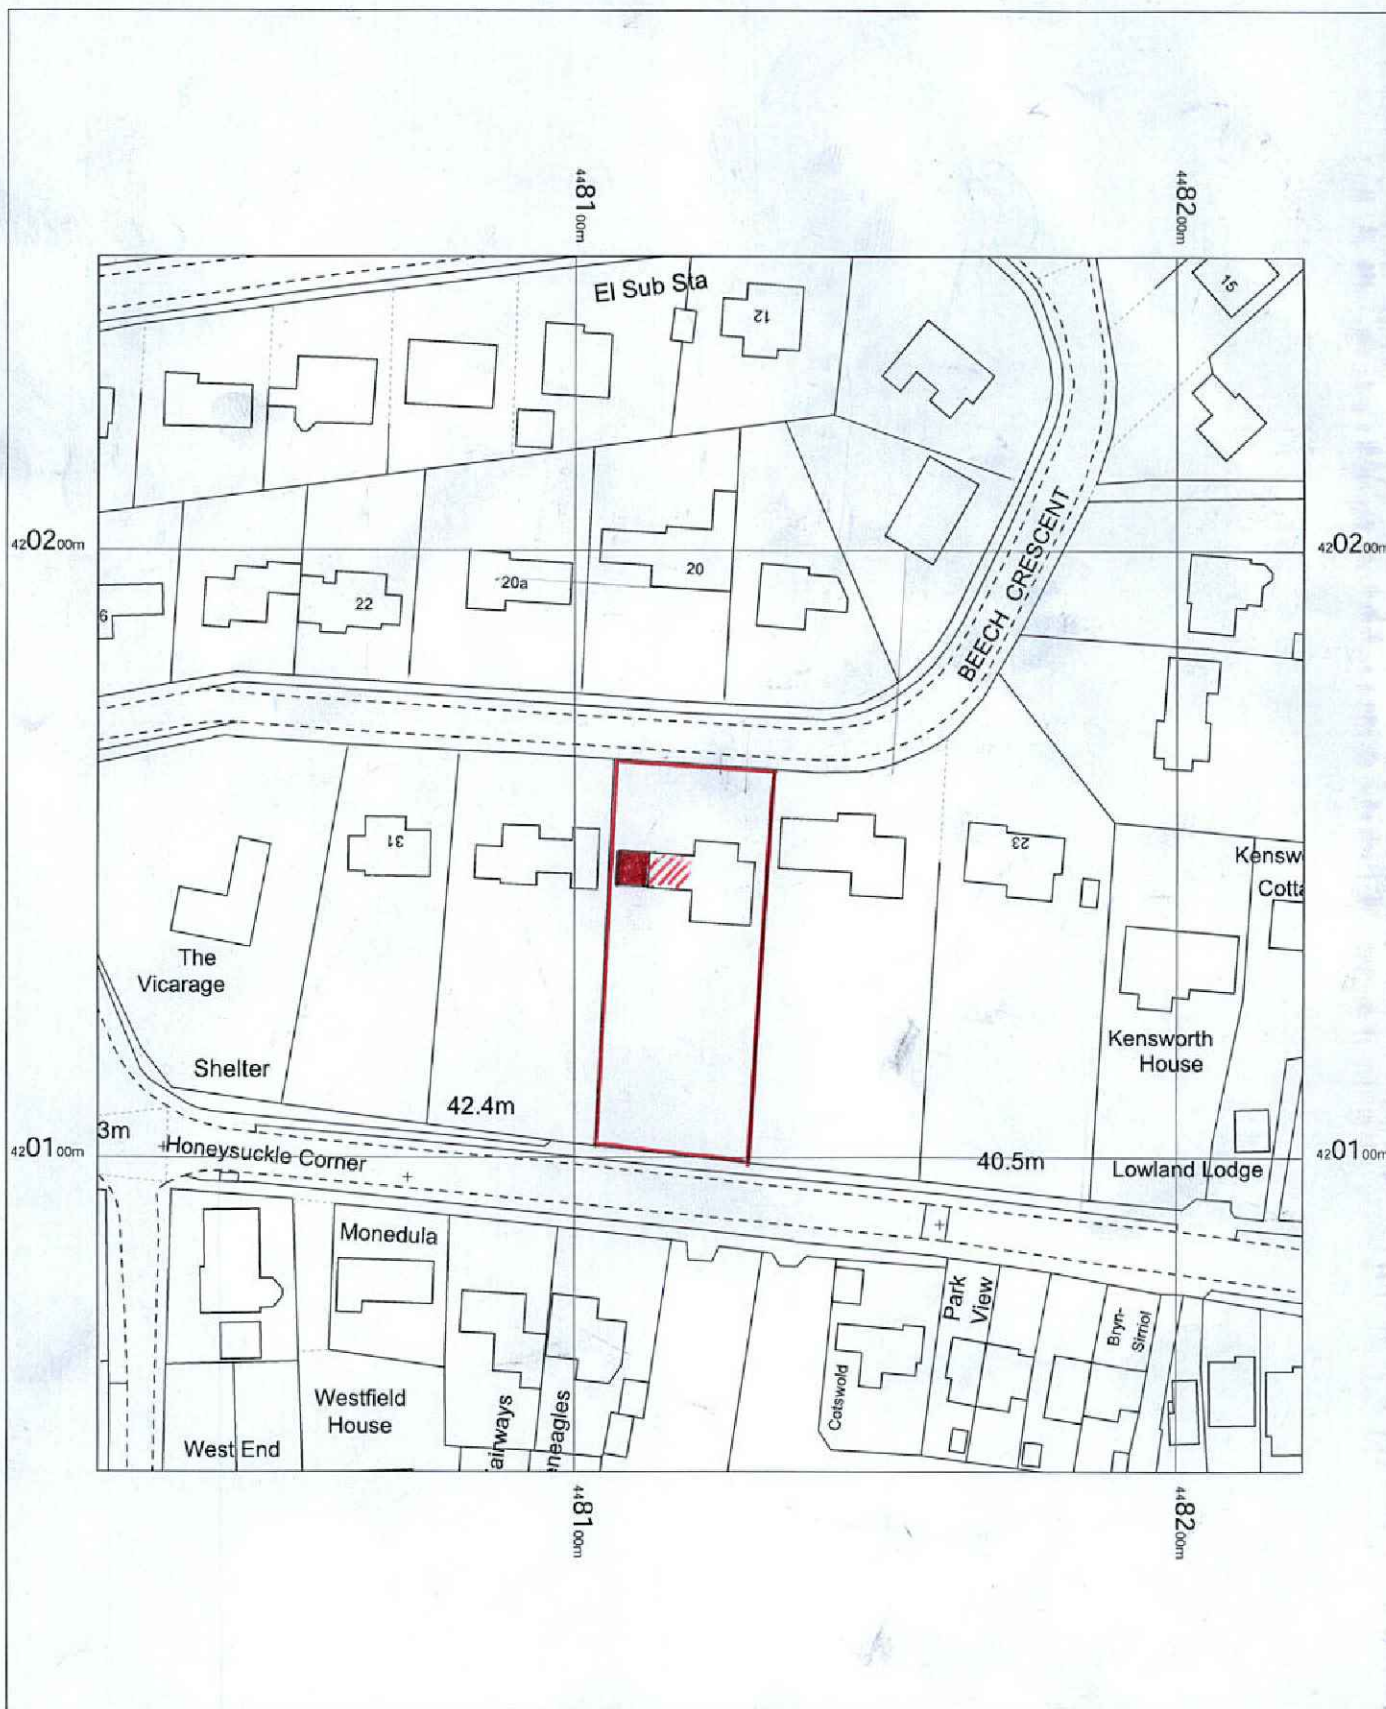

27 Beech Crescent, WF8 3AE

27 Beech Crescent,
Darrington,
Pontefract,
Wakefield
WF8 3AE

OS MasterMap 1250/2500/10000 scale
Thursday, October 12, 2023, ID: MPMBW-01130193
www.blackwellmapping.co.uk

1:1250 scale print at A4, Centre: 448121 E, 420148 N

©Crown Copyright Ordnance Survey. Licence no. 100041041

BLACKWELL'S
MAPPING SERVICES
PERSONAL & PROFESSIONAL MAPPING
www.blackwellmapping.co.uk

TEL: 0800 151 2612
maps@blackwell.co.uk