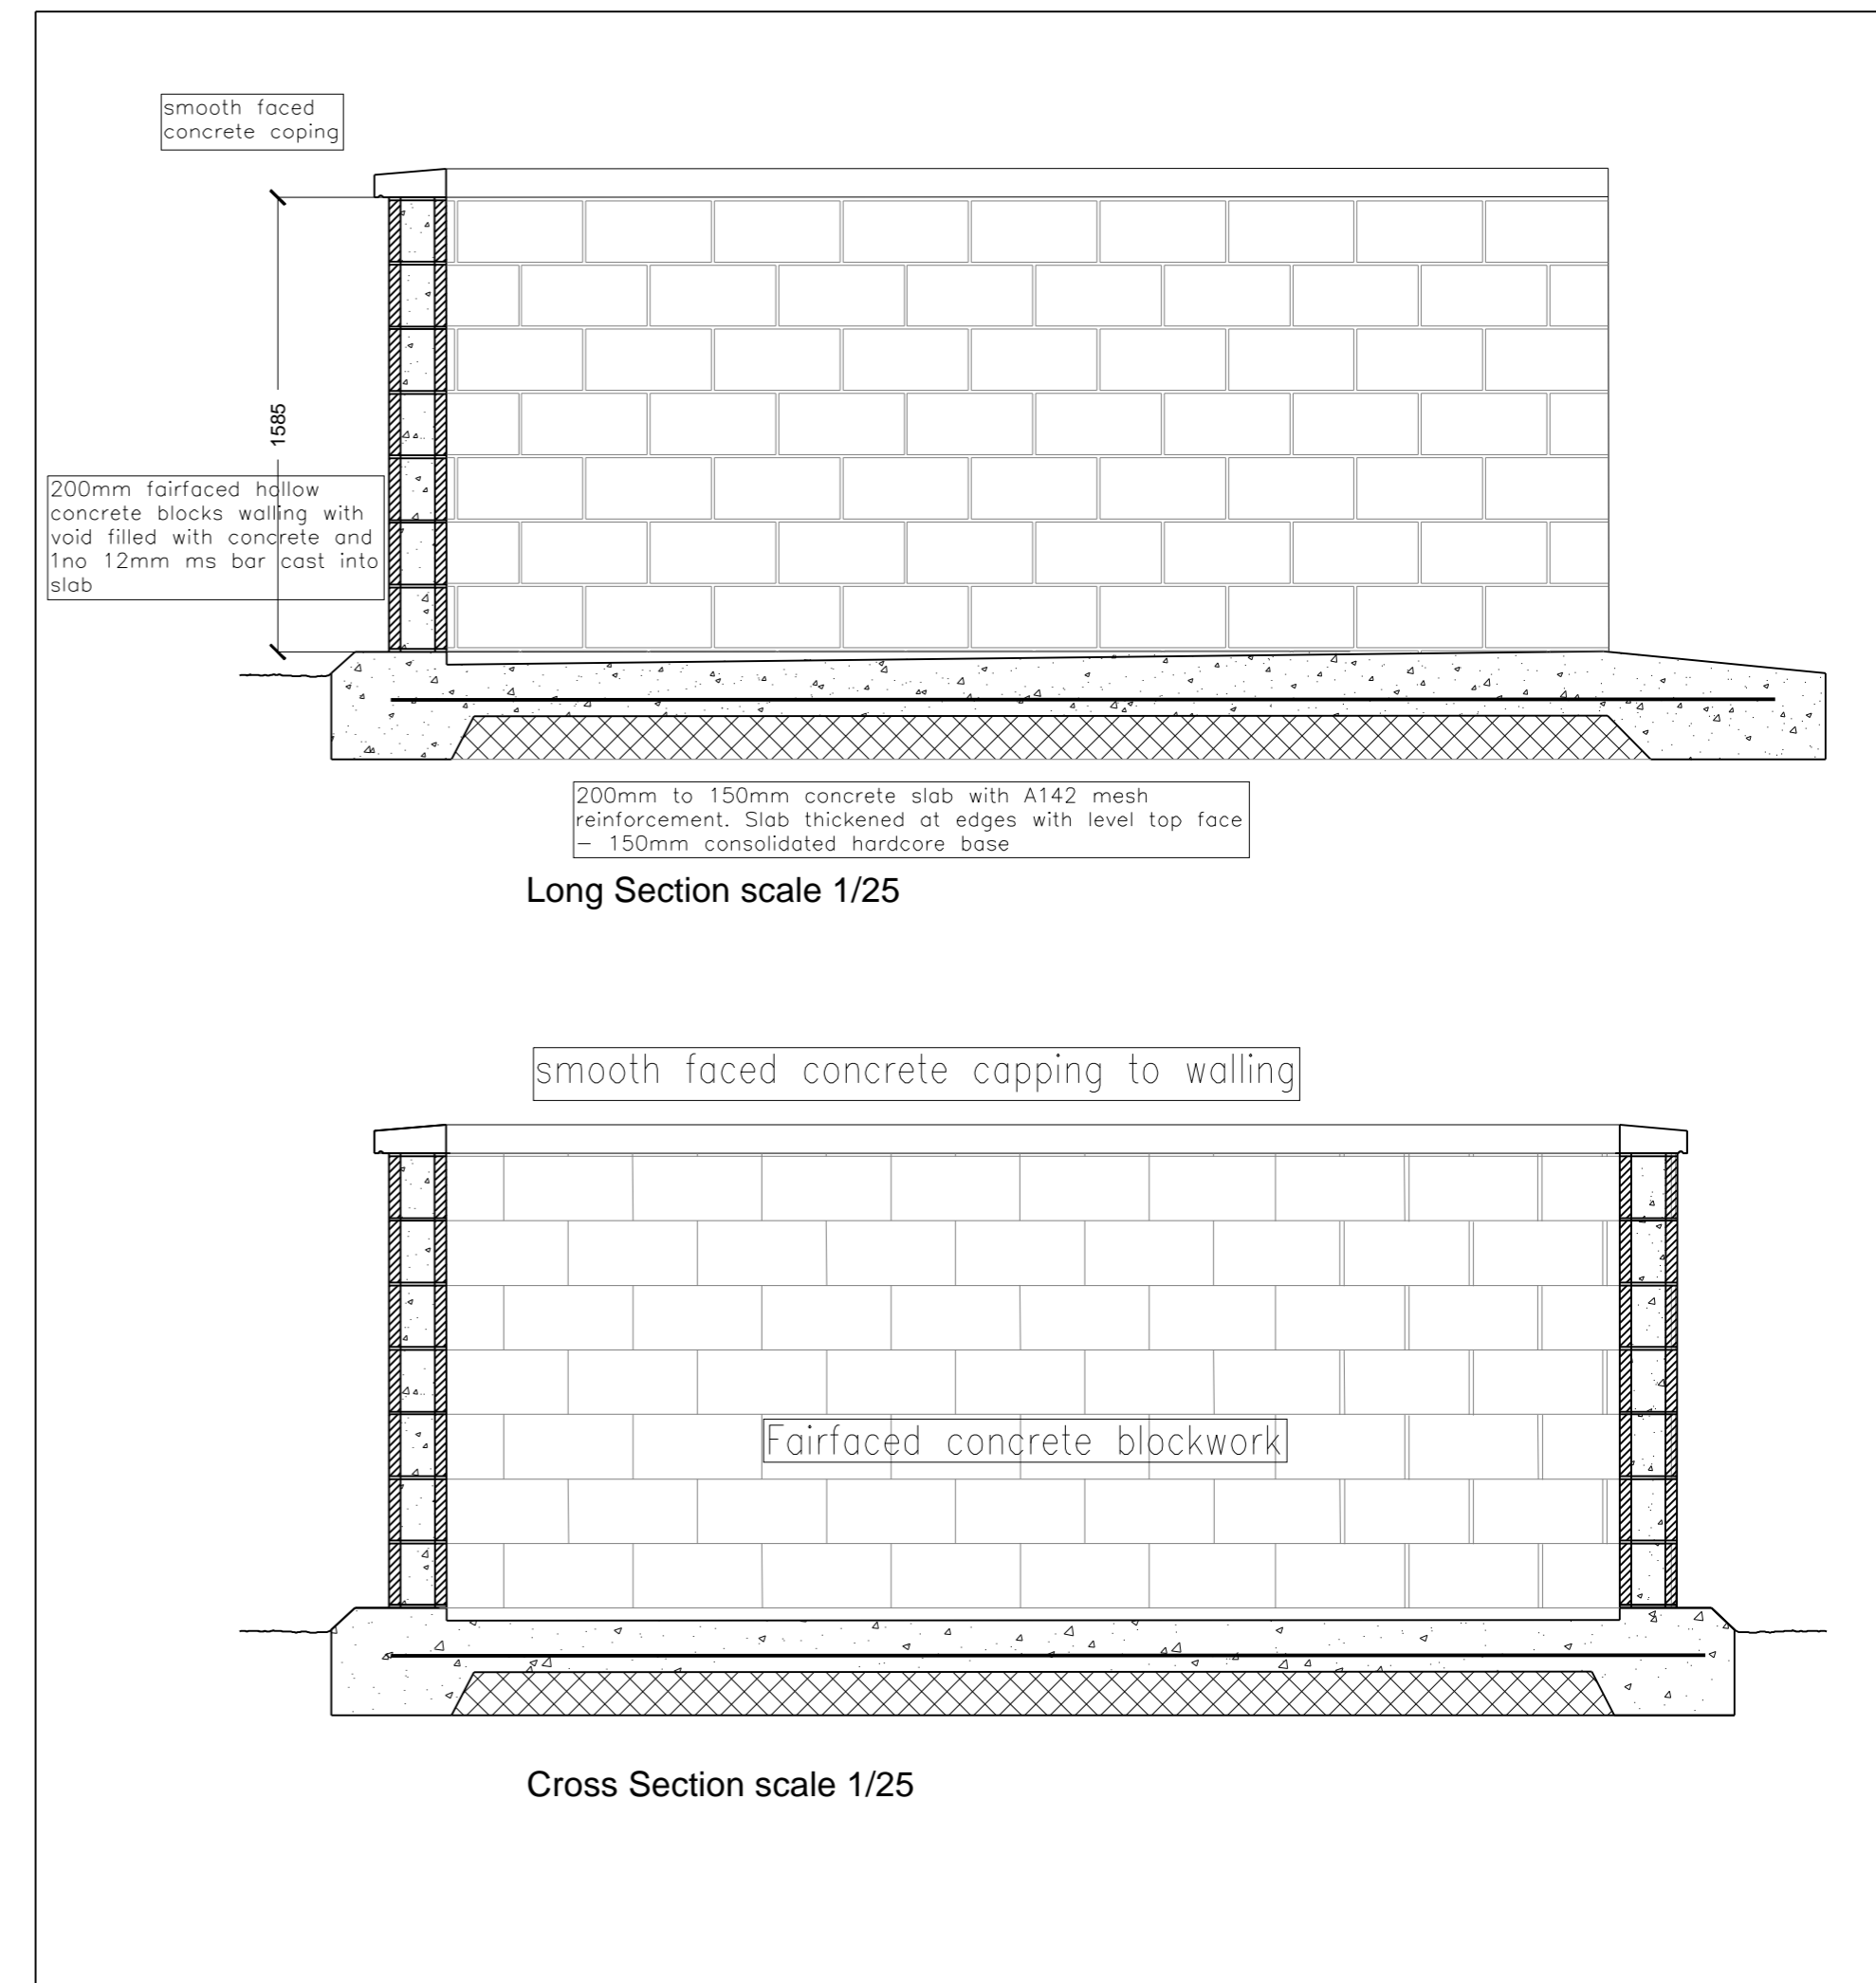

Rev	Date	By	Description
-			

Client			[REDACTED]		
Project			Waterford House Private Equestrian Facilities		
Drawing			MUCK BUNKER DETAILS		
Date	Drawn	Scale @ A2	Project no.	Drawing no.	Rev.
4/12/23	KW	as shown	1443	05	