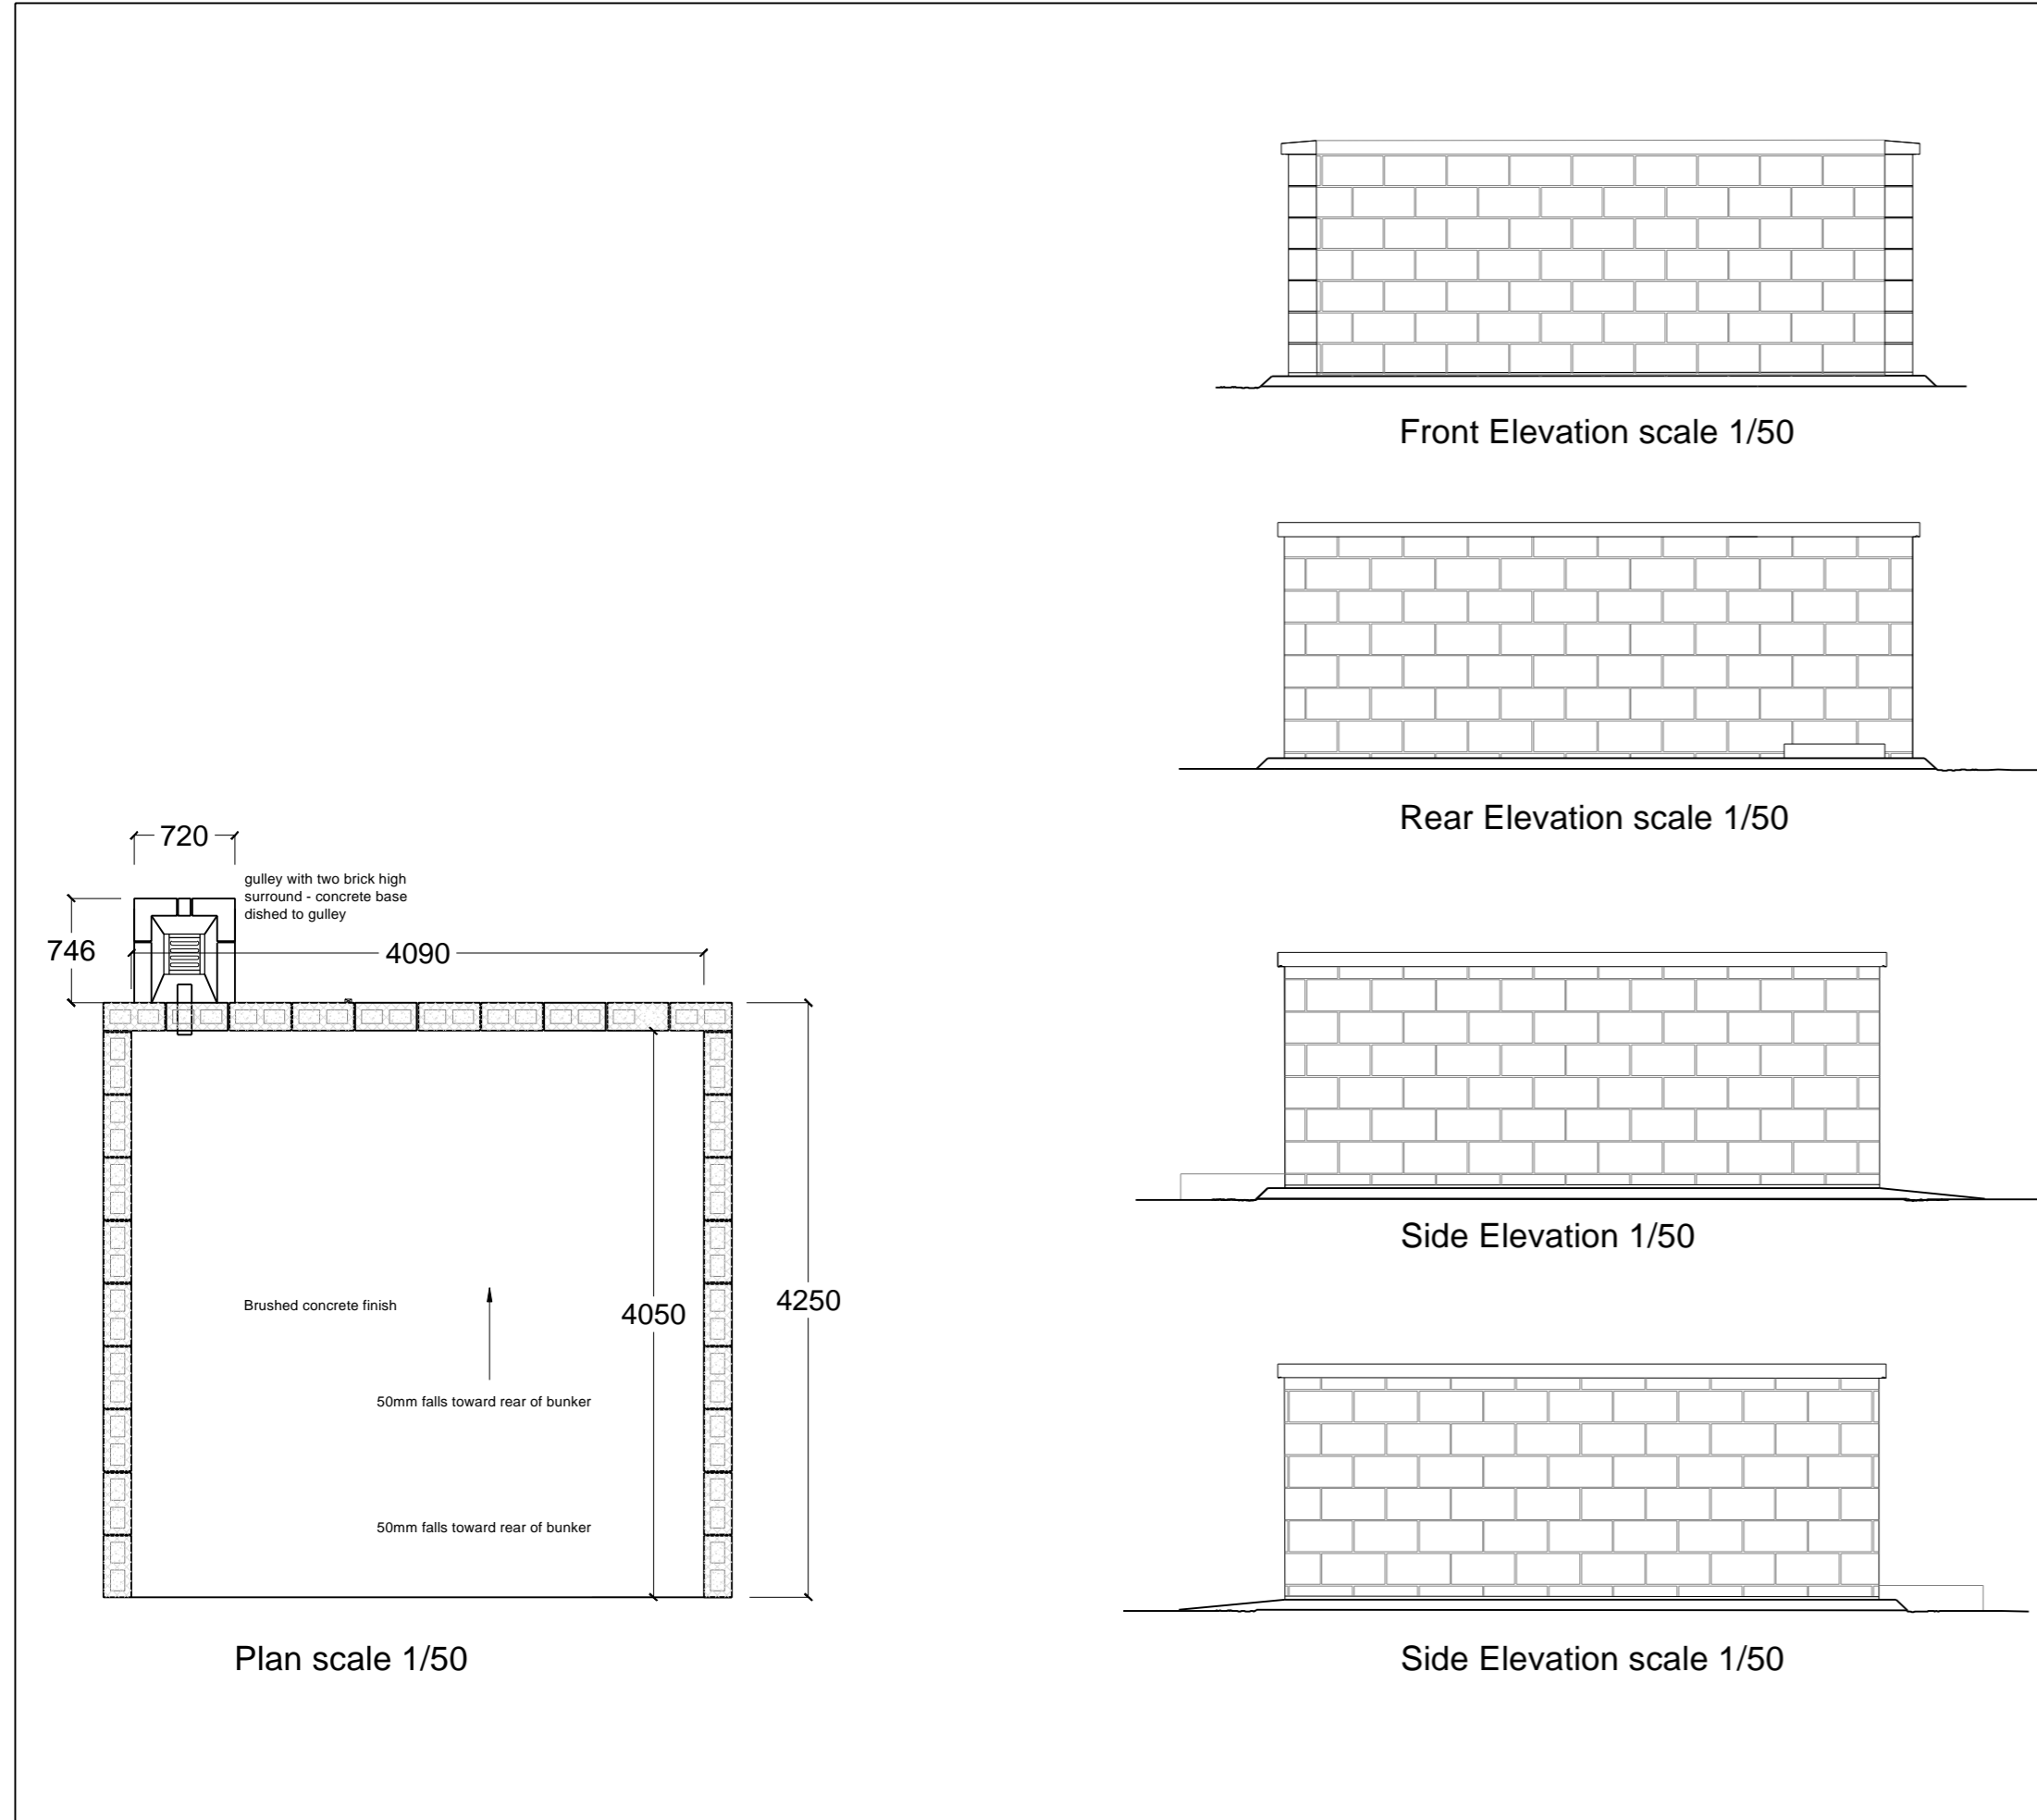

Rev	Date	By	Description
-			

Client			[REDACTED]		
Project			Waterford House Private Equestrian Facilities		
Drawing			MUCK BUNKER DETAILS		
Date	Drawn	Scale @ A2	Project no.	Drawing no.	Rev.
4/12/23	KW	as shown	1443	05	