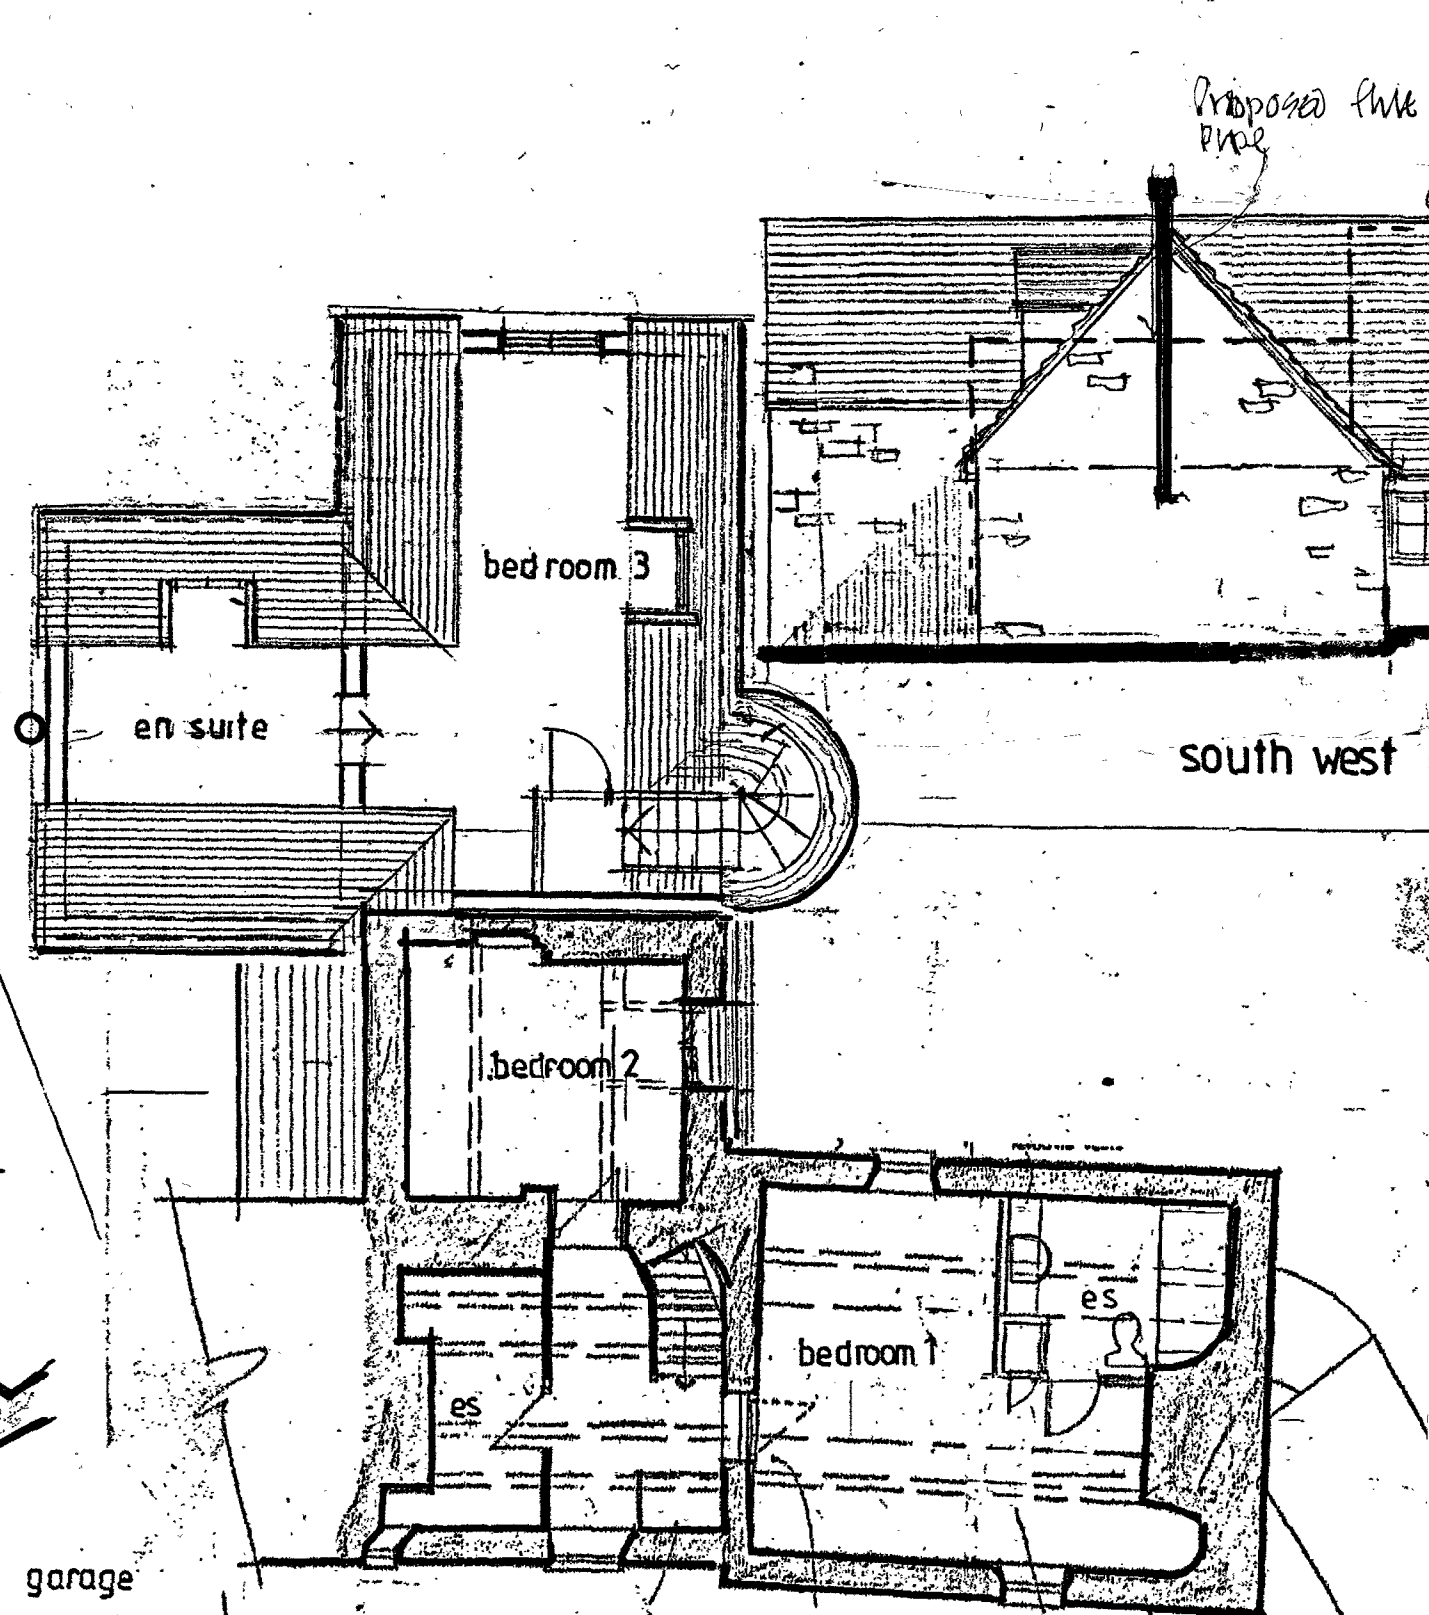

north west elevation

north east elevation

ground floor plan

first floor plan

south west elevation

RICHARD MERRETT+ARCHITECTURE
 6 Chapel Gardens, Stretton on Fosse, Moreton in Marsh, Glos. GL569SL
 Tel 01608 662078 e-mail merrettarc@btinternet.com

Project:- Proposed installation of woodfired cookstove and flue at Medlar Cottage, 27 Taynton, Burford.

Client :- MRS ALLYSON COLEMAN

Drawing :- PROPOSED PLANS AND ELEVATIONS

Date February 2024 Scale 1:100 @ A2 Drawing no 2024/15/02