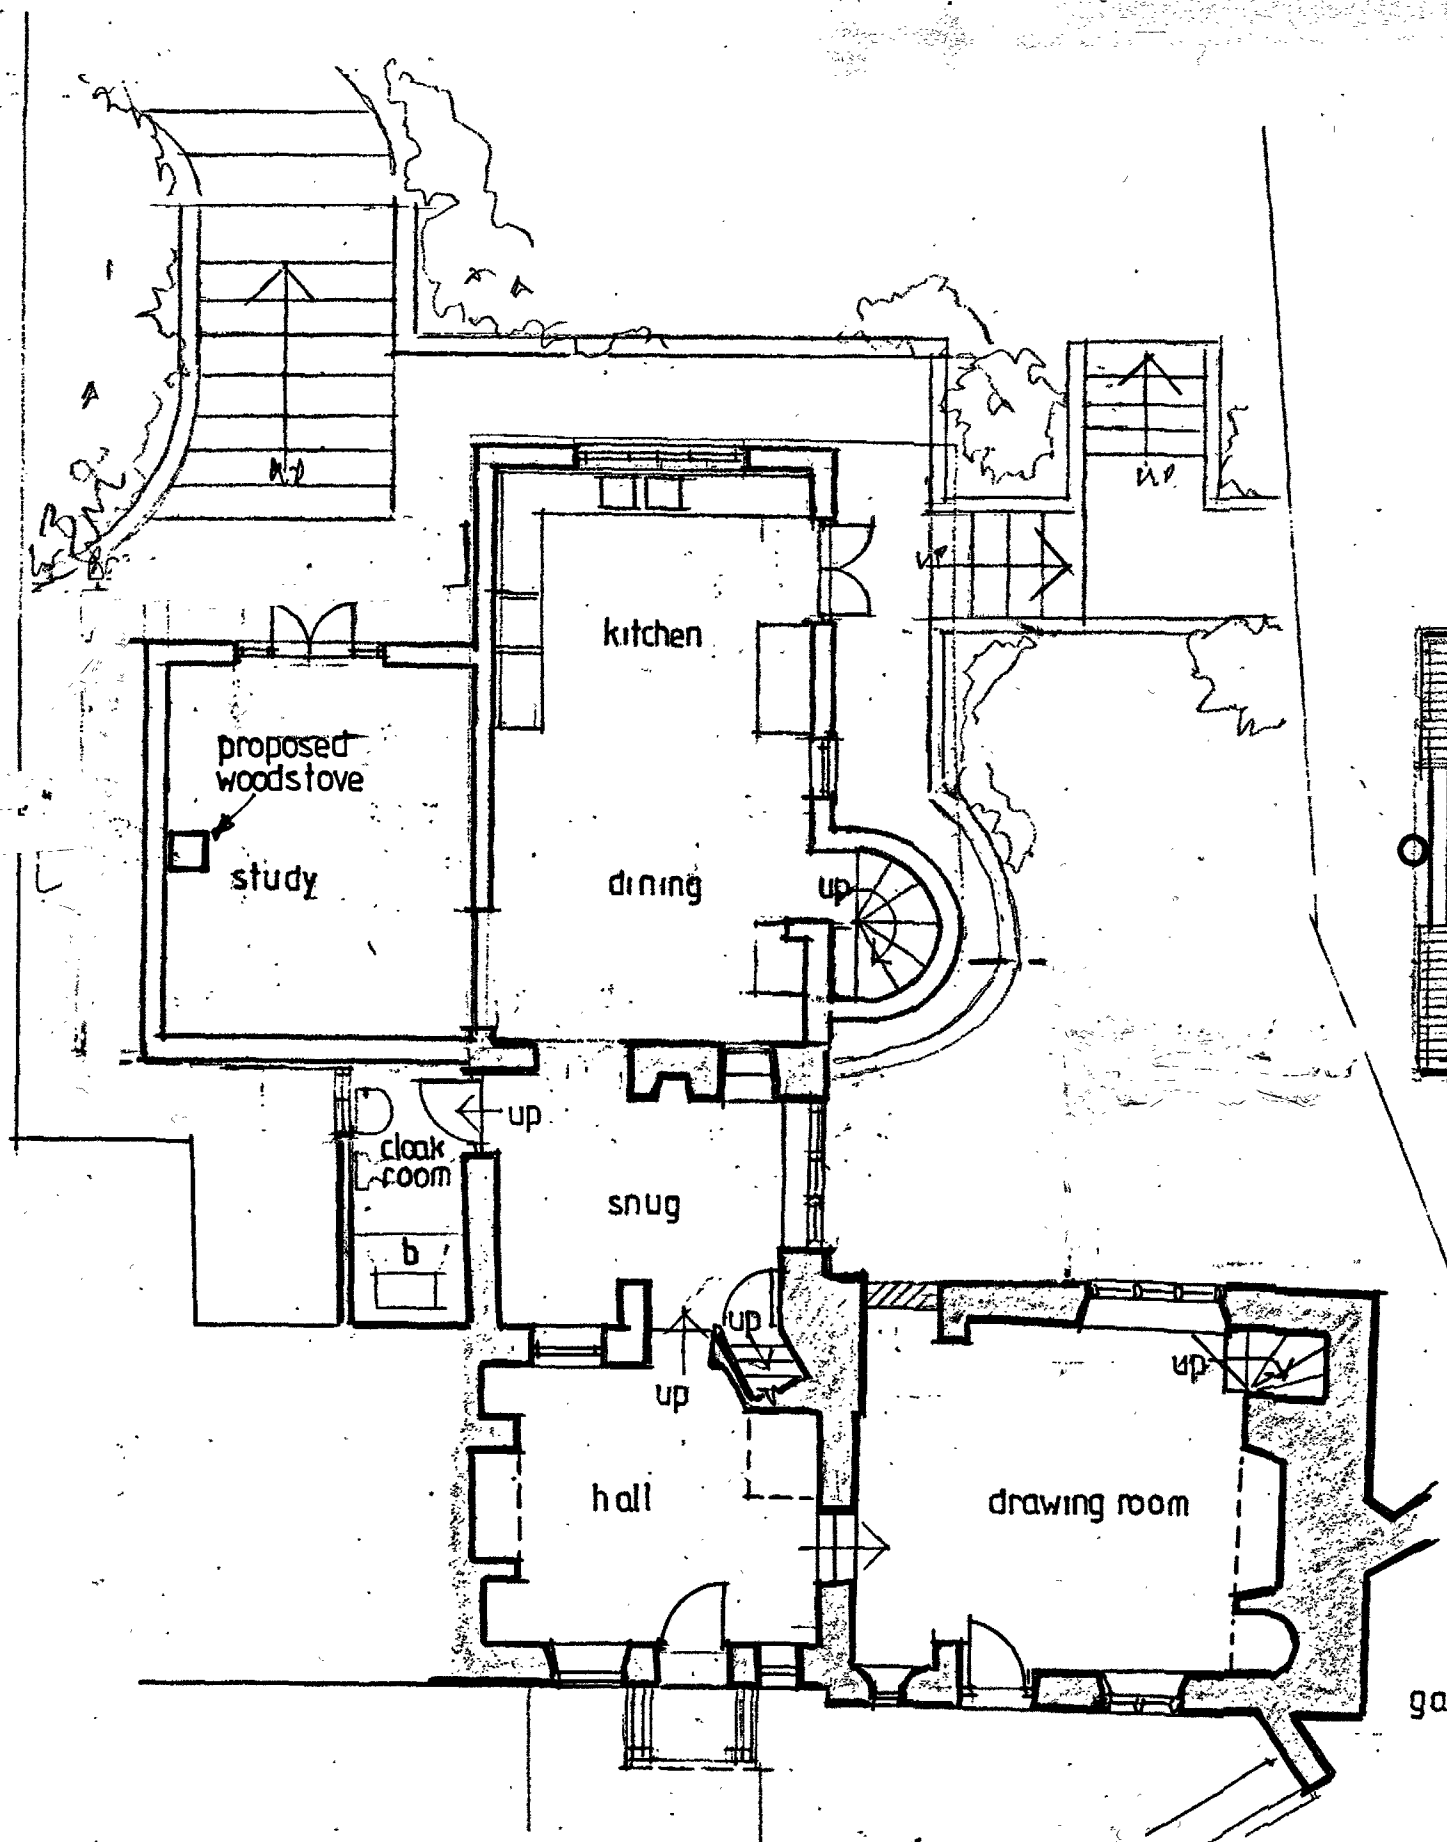

north west elevation

north east elevation

ground floor plan

first floor plan

south west elevation

RICHARD MERRETT+ARCHITECTURE
 6 Chapel Gardens, Stretton on Fosse, Moreton in Marsh, Glos. GL569SL
 Tel 01608 662078 e-mail merrettarc@btinternet.com

Project:- Proposed installation of woodfired cookstove and flue at Medlar Cottage, 27 Taynton, Burford.

Client :- MRS ALLYSON COLEMAN

Drawing :- PROPOSED PLANS AND ELEVATIONS

Date February 2024 Scale 1:100 @ A2 Drawing no 2024/15/02