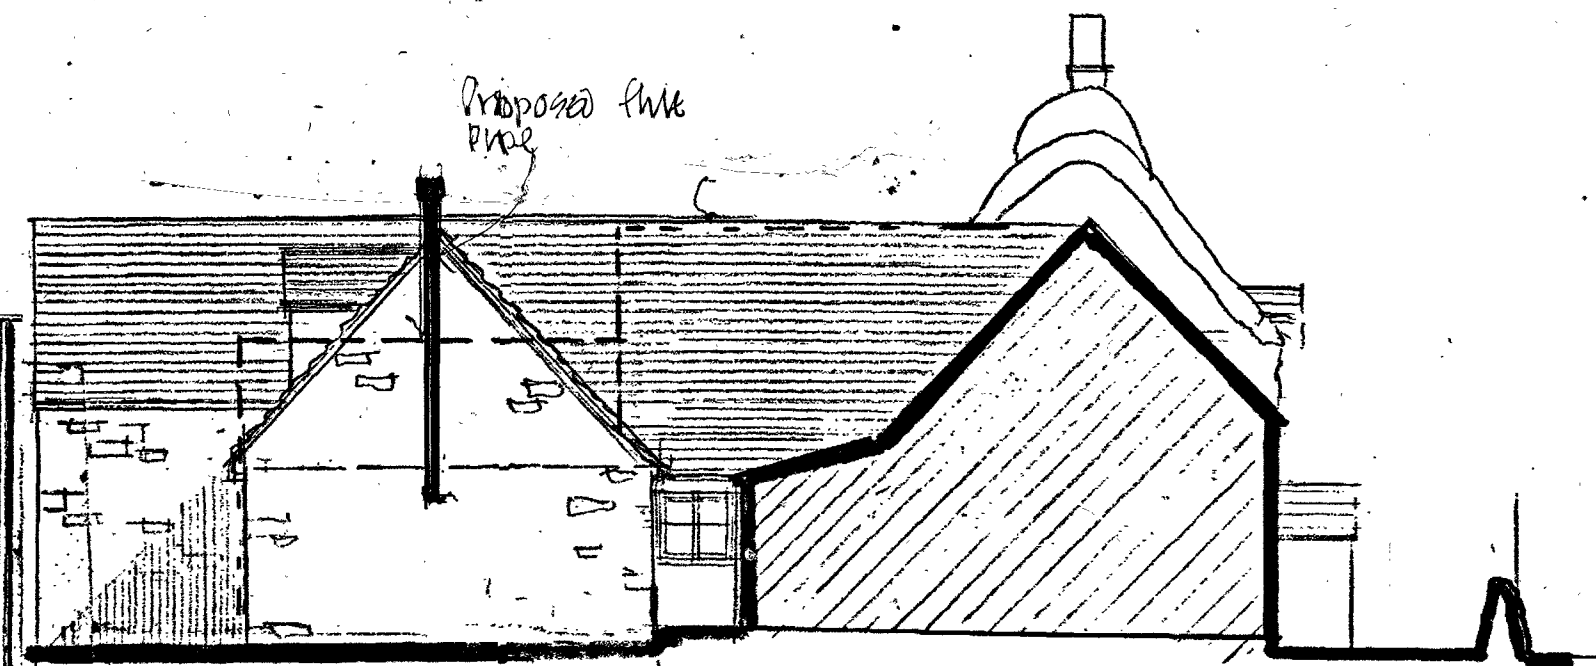

north west elevation

north east elevation

ground floor plan

first floor plan

south west elevation

RICHARD MERRETT+ARCHITECTURE
 6 Chapel Gardens, Stretton on Fosse, Moreton in Marsh, Glos. GL569SL
 Tel 01608 662078 e-mail merrettarc@btinternet.com

Project:- Proposed installation of woodfired cookstove and flue at Medlar Cottage, 27 Taynton, Burford.

Client :- MRS ALLYSON COLEMAN

Drawing :- PROPOSED PLANS AND ELEVATIONS

Date February 2024 Scale 1:100 @ A2 Drawing no 2024/15/02